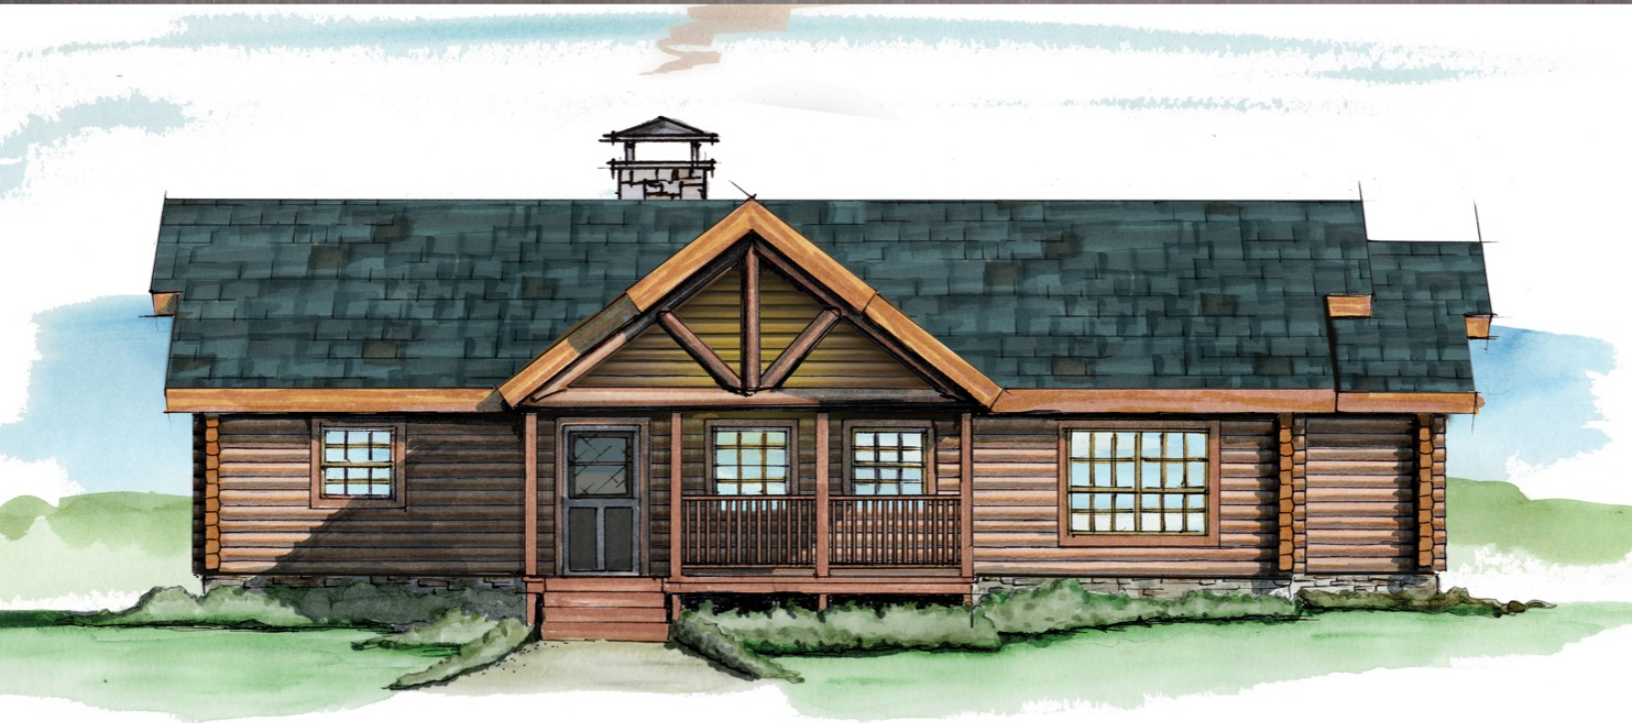

The Abilene

natural element homes

The Classic Plans Collection

1-800-970-2224

Plan Info:

Bedrooms 3
Baths 2
Half Baths 1

Square Footage:

Heated:
1478 First Floor
0 Upper Floor

Unheated:
384 Porches/Decks
0 Garage

Total: 1478

FRONT

RIGHT

REAR

LEFT

Plan customization is included with your home plan purchase. Why not make it PERFECT?

natural element homes