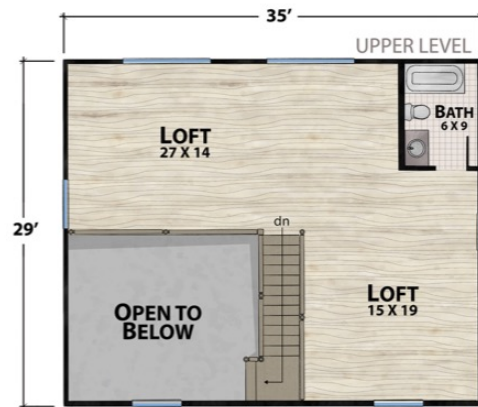

The Bad Eyes Camp

natural element homes

The ClassicPlans Collection

1-800-970-2224

Main Level - 994 Square Feet

1 Bedrooms - 2 Baths

Upper Level - 702 Square Feet

579 Square Feet of Outdoor Living

1,696 Total Square Footage

FRONT

RIGHT

REAR

LEFT

Plan customization is included with your home plan purchase. Why not make it PERFECT?

natural element homes

Copyrighted Home Plan: this home plan and images are protected by United States and international copyright Law and may not be duplicated, reproduced, modified, and/or distributed, in whole or in part, without the express written consent of Natural Element Homes.