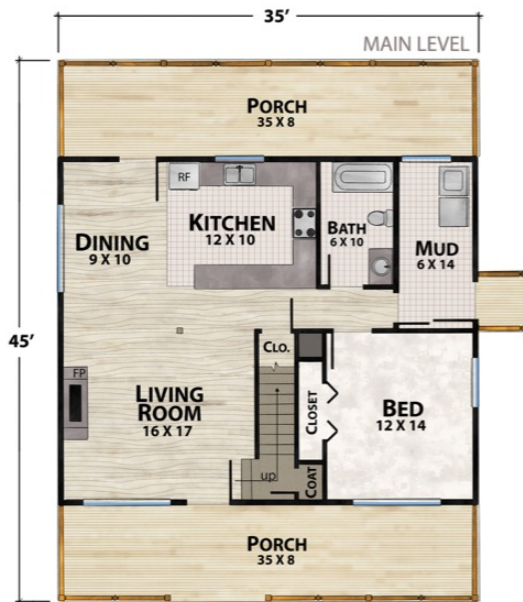

The Bad Eyes Camp

natural element homes

The ClassicPlans Collection

1-800-970-2224

Main Level - 994 Square Feet

1 Bedrooms - 2 Baths

Upper Level - 702 Square Feet

579 Square Feet of Outdoor Living

1,696 Total Square Footage

FRONT

RIGHT

REAR

LEFT

Plan customization is included with your home plan purchase. Why not make it PERFECT?

natural element homes

Copyrighted Home Plan: this home plan and images are protected by United States and international copyright Law and may not be duplicated, reproduced, modified, and/or distributed, in whole or in part, without the express written consent of Natural Element Homes.