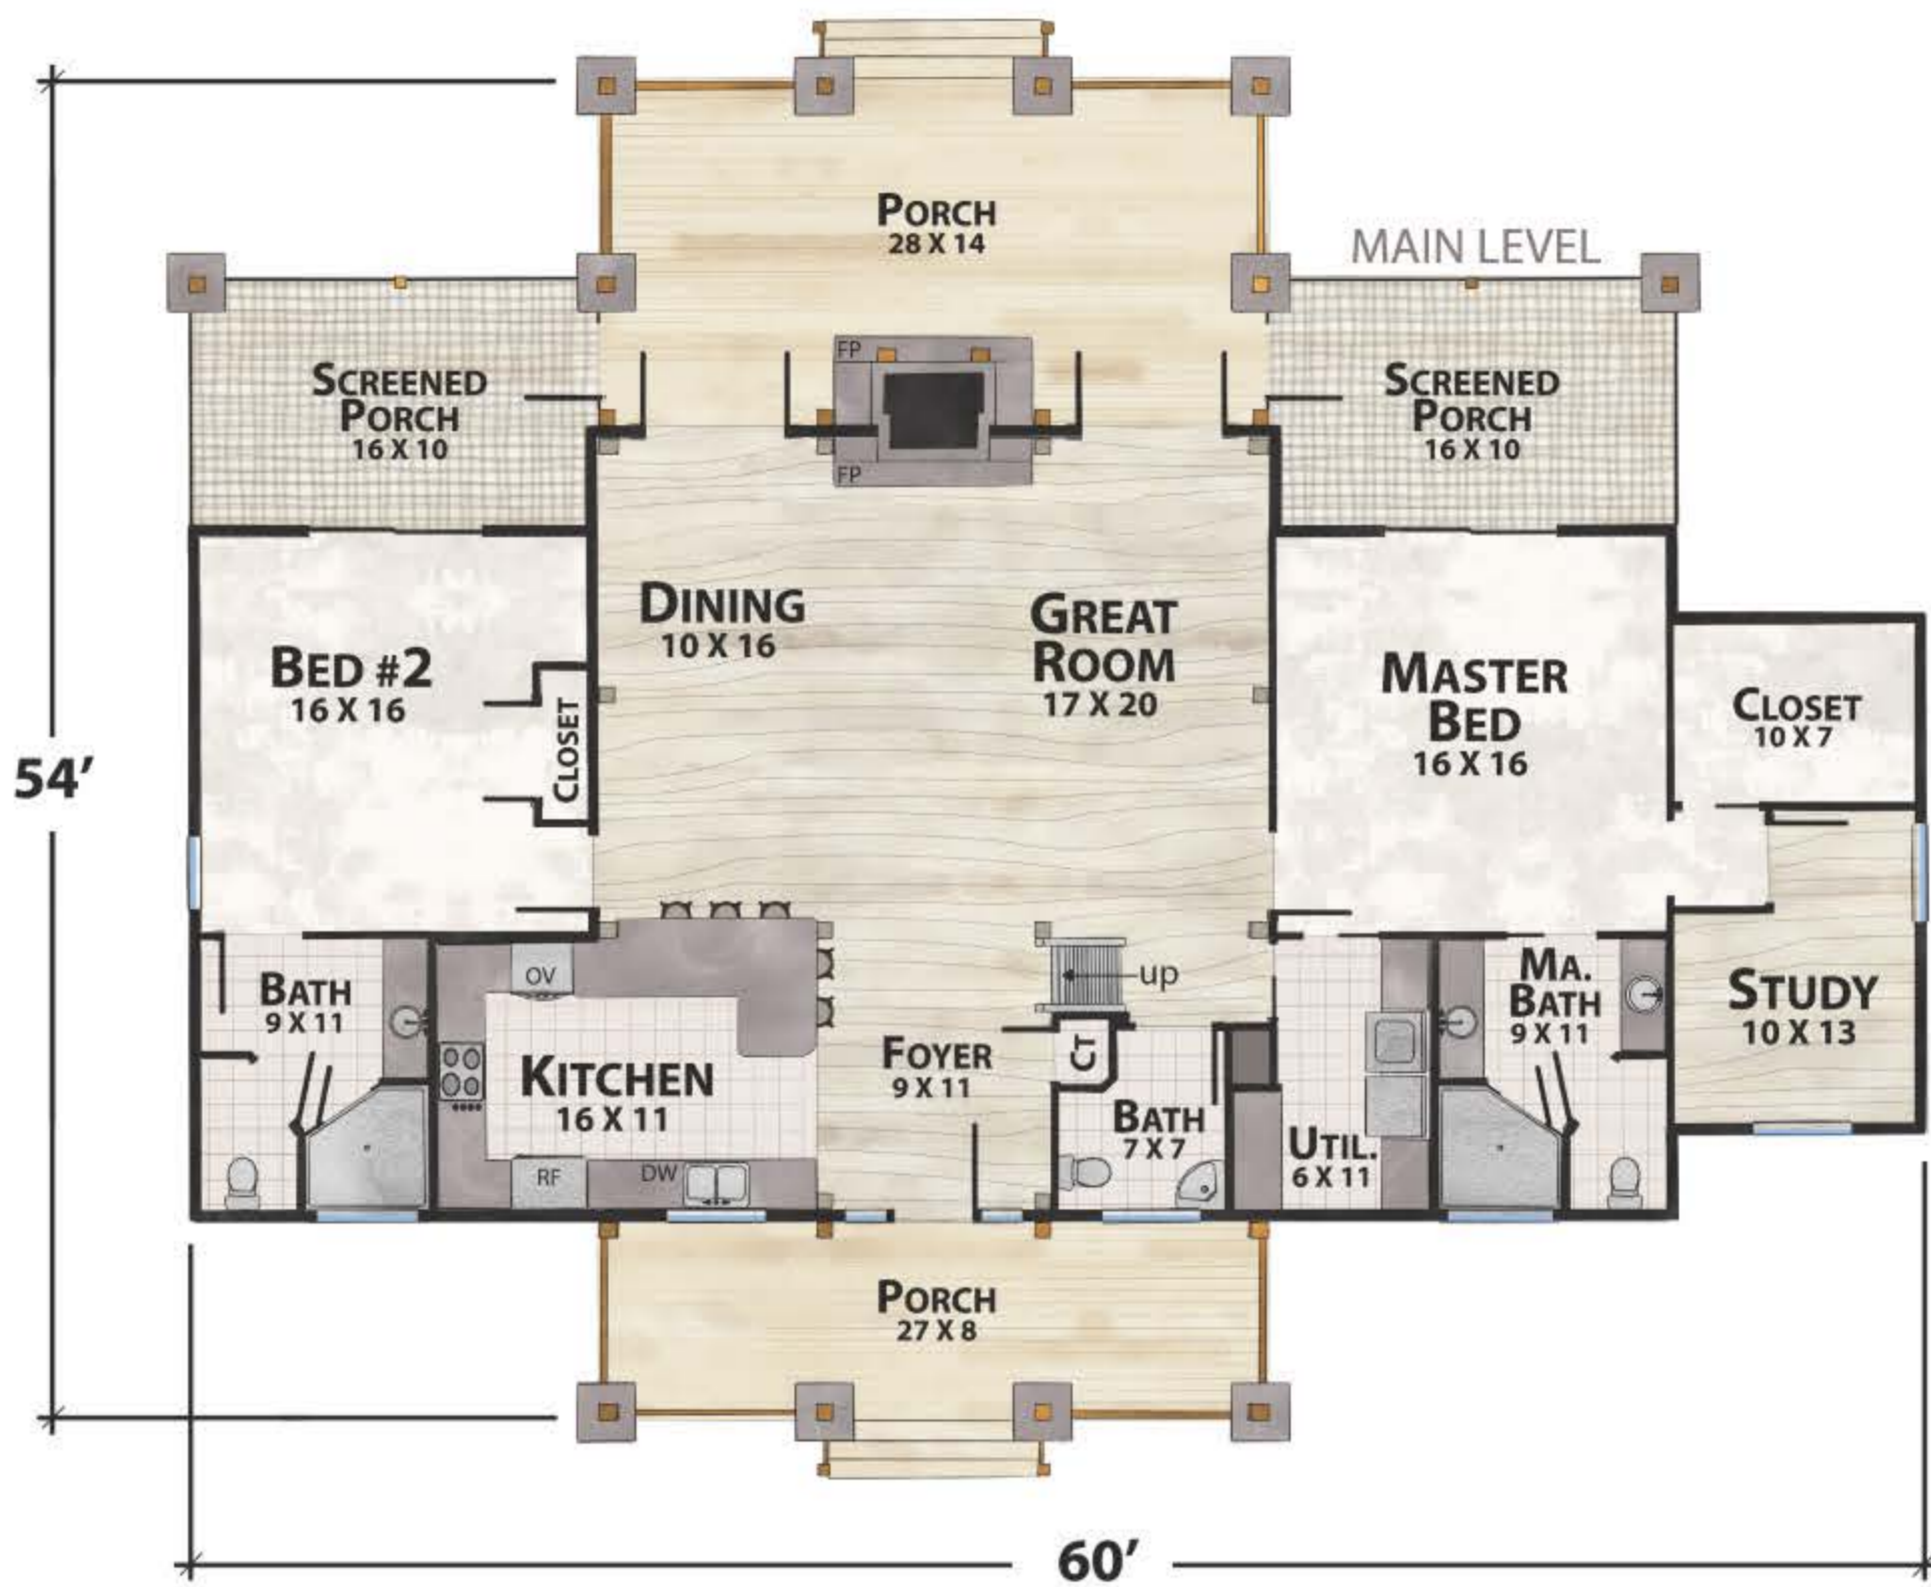

The Bear Station Lodge

natural element homes

The Modern Mountain Collection

1-800-970-2224

Plan Info:

Bedrooms	2
Baths	2
Half Baths	1

Square Footage:

Heated:	
2037	First Floor
196	Upper Floor

Total: 2233

Unheated:	
920	Porches/Decks
0	Garage

FRONT

RIGHT

REAR

LEFT

Plan customization is included with your home plan purchase. Why not make it PERFECT?

natural element homes