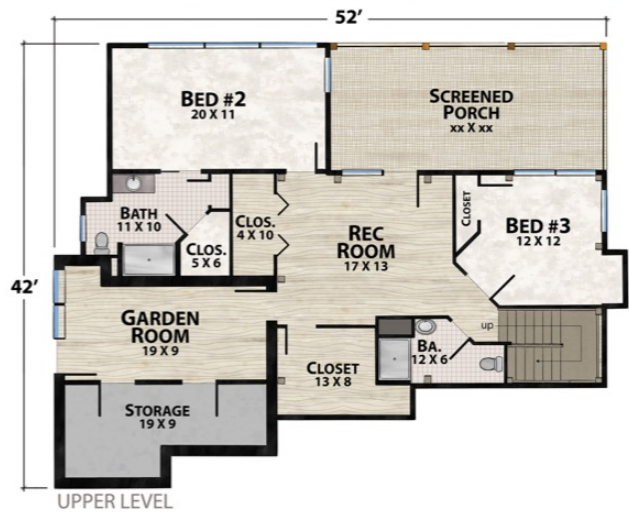

The Bee Branch Camp

natural element homes

The Black Label Collection

1-800-970-2224

Main Level - 1,110 Square Feet
3 Beds - 3 1/2 Baths

Lower Level - 1,110 Square Feet
735 Square Feet of Outdoor Living

2,220 Total Square Footage
402 Square Foot Garage

FRONT

RIGHT

REAR

LEFT

Plan customization is included with your home plan purchase. Why not make it PERFECT?

natural element homes

Copyrighted Home Plan: this home plan and images are protected by United States and international copyright Law and may not be duplicated, reproduced, modified, and/or distributed, in whole or in part, without the express written consent of Natural Element Homes.