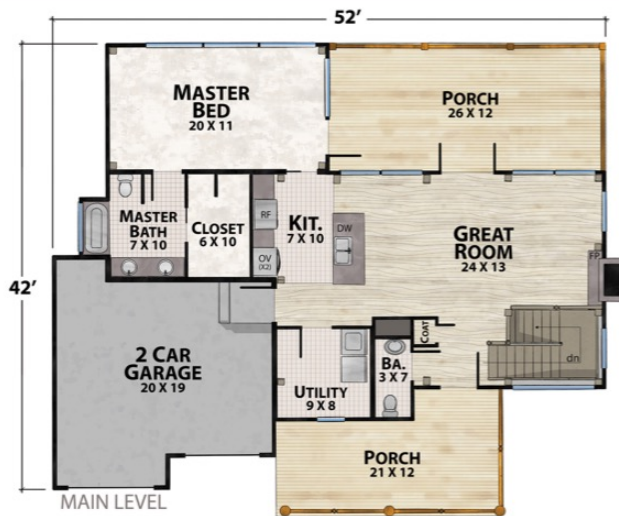

The Bee Branch Camp

natural element homes

The Black Label Collection

1-800-970-2224

Main Level - 1,110 Square Feet
3 Beds - 3 1/2 Baths

Lower Level - 1,110 Square Feet
735 Square Feet of Outdoor Living

2,220 Total Square Footage
402 Square Foot Garage

FRONT

RIGHT

REAR

LEFT

Plan customization is included with your home plan purchase. Why not make it PERFECT?

natural element homes

Copyrighted Home Plan: this home plan and images are protected by United States and international copyright Law and may not be duplicated, reproduced, modified, and/or distributed, in whole or in part, without the express written consent of Natural Element Homes.