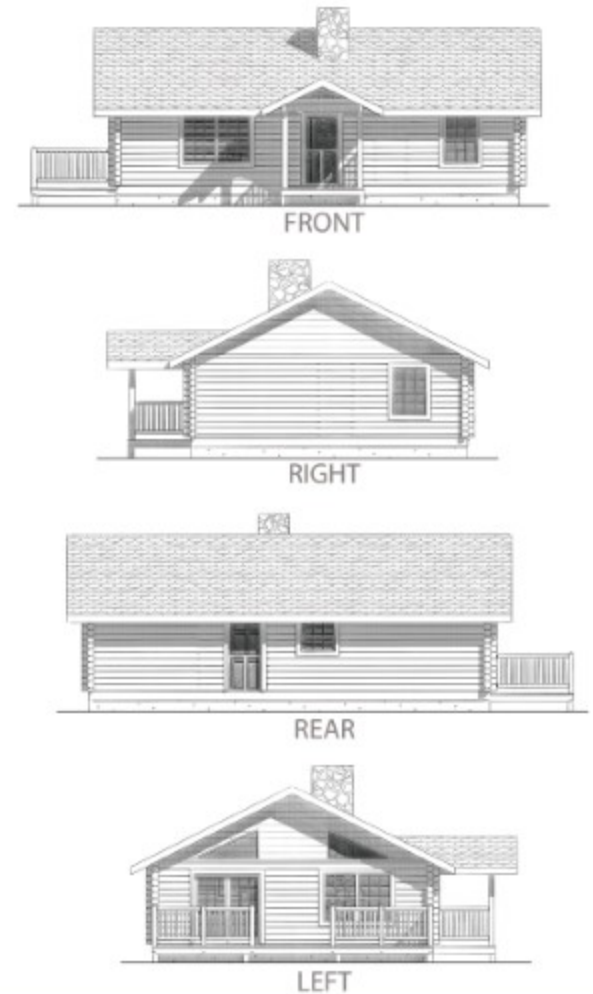

# The Beechwood

*natural element homes*

The ClassicPlans Collection

1-800-970-2224

Main Level - 1,031 Square Feet

2 Bedrooms - 1 Bath

263 Square Feet of Porches/Decks

Plan customization is included with your home plan purchase. Why not make it PERFECT?