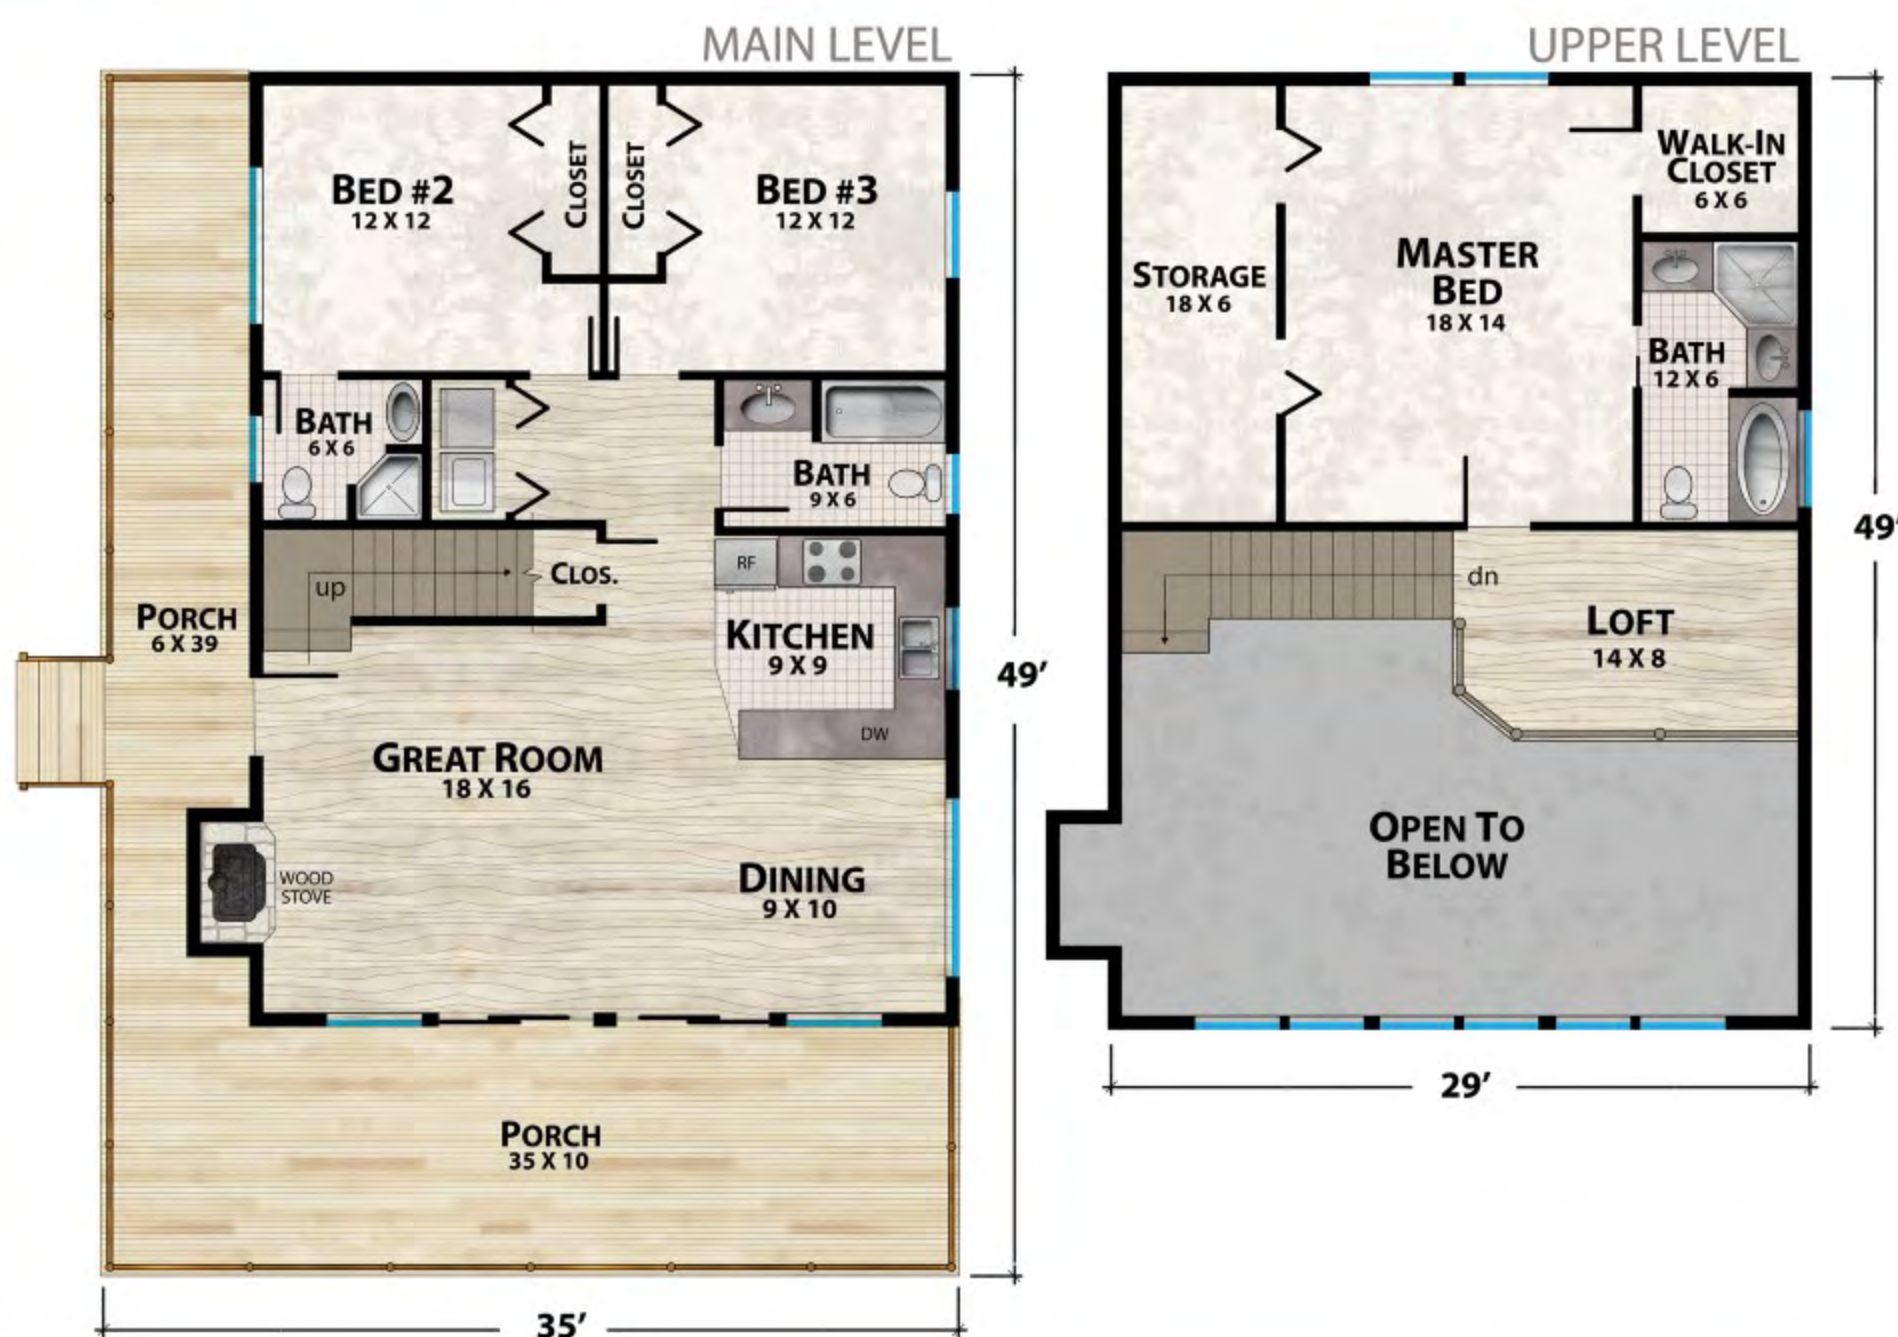

The Big Barlow

natural element homes

The Comfy Cabin Collection

1-800-970-2224

Main Level - 1,503 Square Feet

Upper Level - 942 Square Feet

2,445 Total Square Footage

3 Bedrooms - 2 1/2 Baths

1,425 Square Feet of Outdoor Living

Plan customization is included with your home plan purchase. Why not make it PERFECT?

natural element homes

Copyrighted Home Plan: this home plan and images are protected by United States and international copyright Law and may not be duplicated, reproduced, modified, and/or distributed, in whole or in part, without the express written consent of Natural Element Homes.