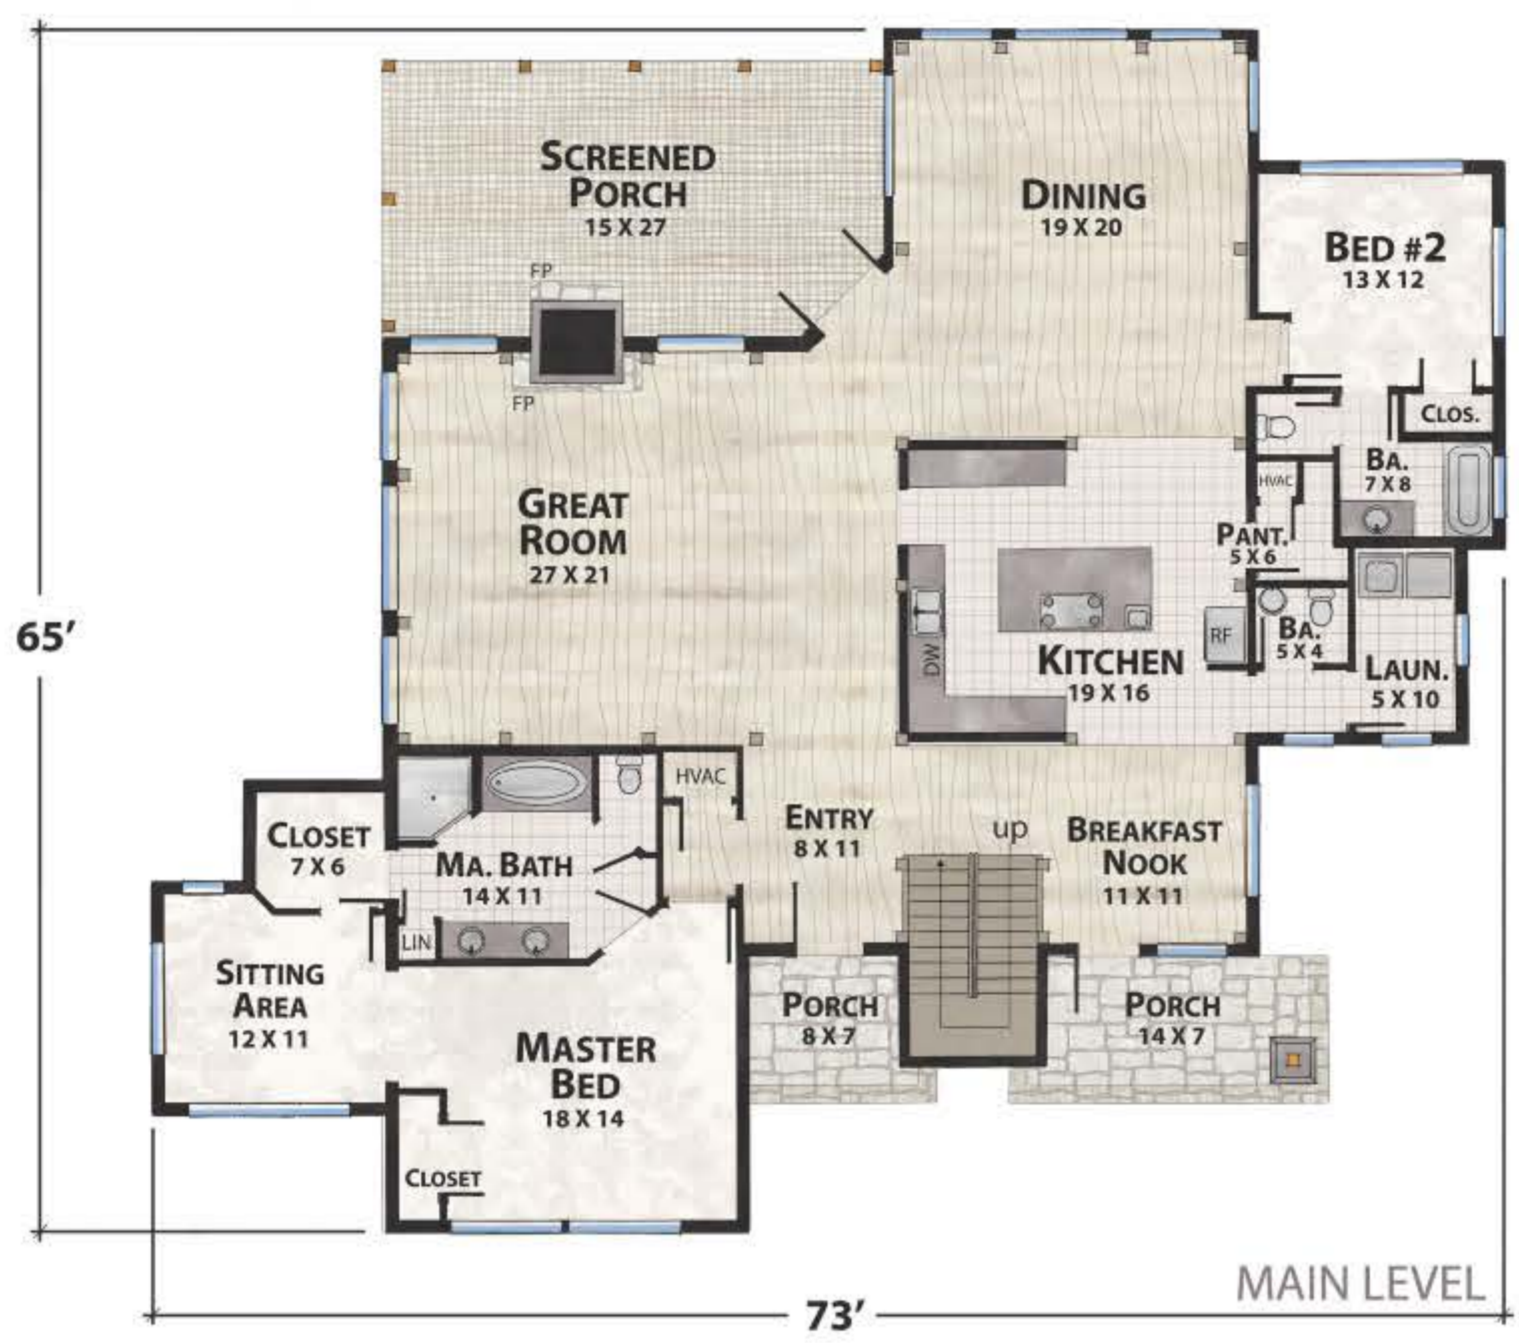

# The Big Boot Lodge

natural element homes

The Modern Mountain Collection

1-800-970-2224

**Plan Info:**  
 Bedrooms 5  
 Baths 4  
 Half Baths 1

**Square Footage:**  
 Heated:  
 2882 First Floor  
 1400 Upper Floor  
 Total: 4282

Unheated:  
 558 Porches/Decks  
 0 Garage

FRONT

RIGHT

REAR

LEFT

Plan customization is included with your home plan purchase. Why not make it PERFECT?

natural element homes

Copyrighted Home Plan: this home plan and images are protected by United States and international copyright Law and may not be duplicated, reproduced, modified, and/or distributed, in whole or in part, without the express written consent of Natural Element Homes.