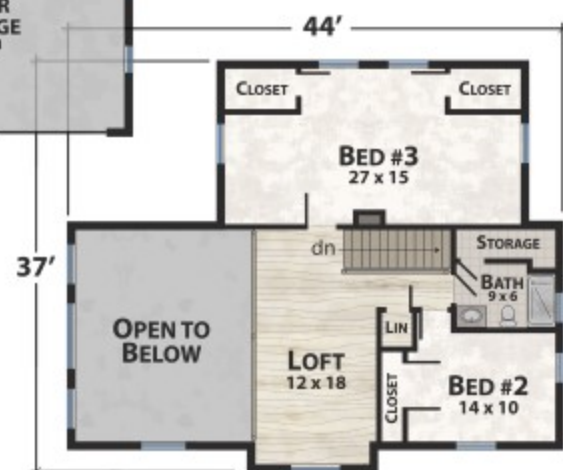

The Big Chief Mountain Lodge

natural element homes

The Classic Plans Collection

1-800-970-2224

Main Level - 1,345 Square Feet Upper Level - 925 Square Feet 2,270 Total Square Footage
 2 1/2 Baths - 3 Bedrooms Master Suite on Main Level Over 800 Square Feet of Outdoor Space plus Garage