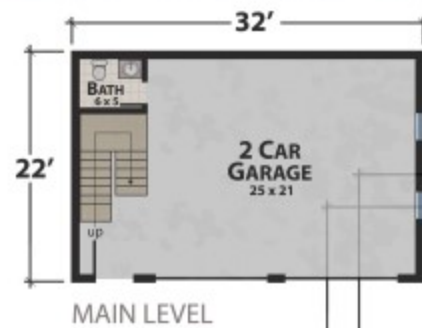

The Big Chief Mountain Lodge

natural element homes

The Classic Plans Collection

1-800-970-2224

Main Level - 1,345 Square Feet Upper Level - 925 Square Feet 2,270 Total Square Footage
 2 1/2 Baths - 3 Bedrooms Master Suite on Main Level Over 800 Square Feet of Outdoor Space plus Garage