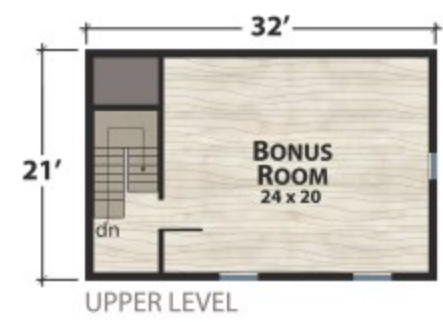

The Big Chief Mountain Lodge

natural element homes

The Classic Plans Collection

1-800-970-2224

Main Level - 1,345 Square Feet Upper Level - 925 Square Feet 2,270 Total Square Footage
 2 1/2 Baths - 3 Bedrooms Master Suite on Main Level Over 800 Square Feet of Outdoor Space plus Garage