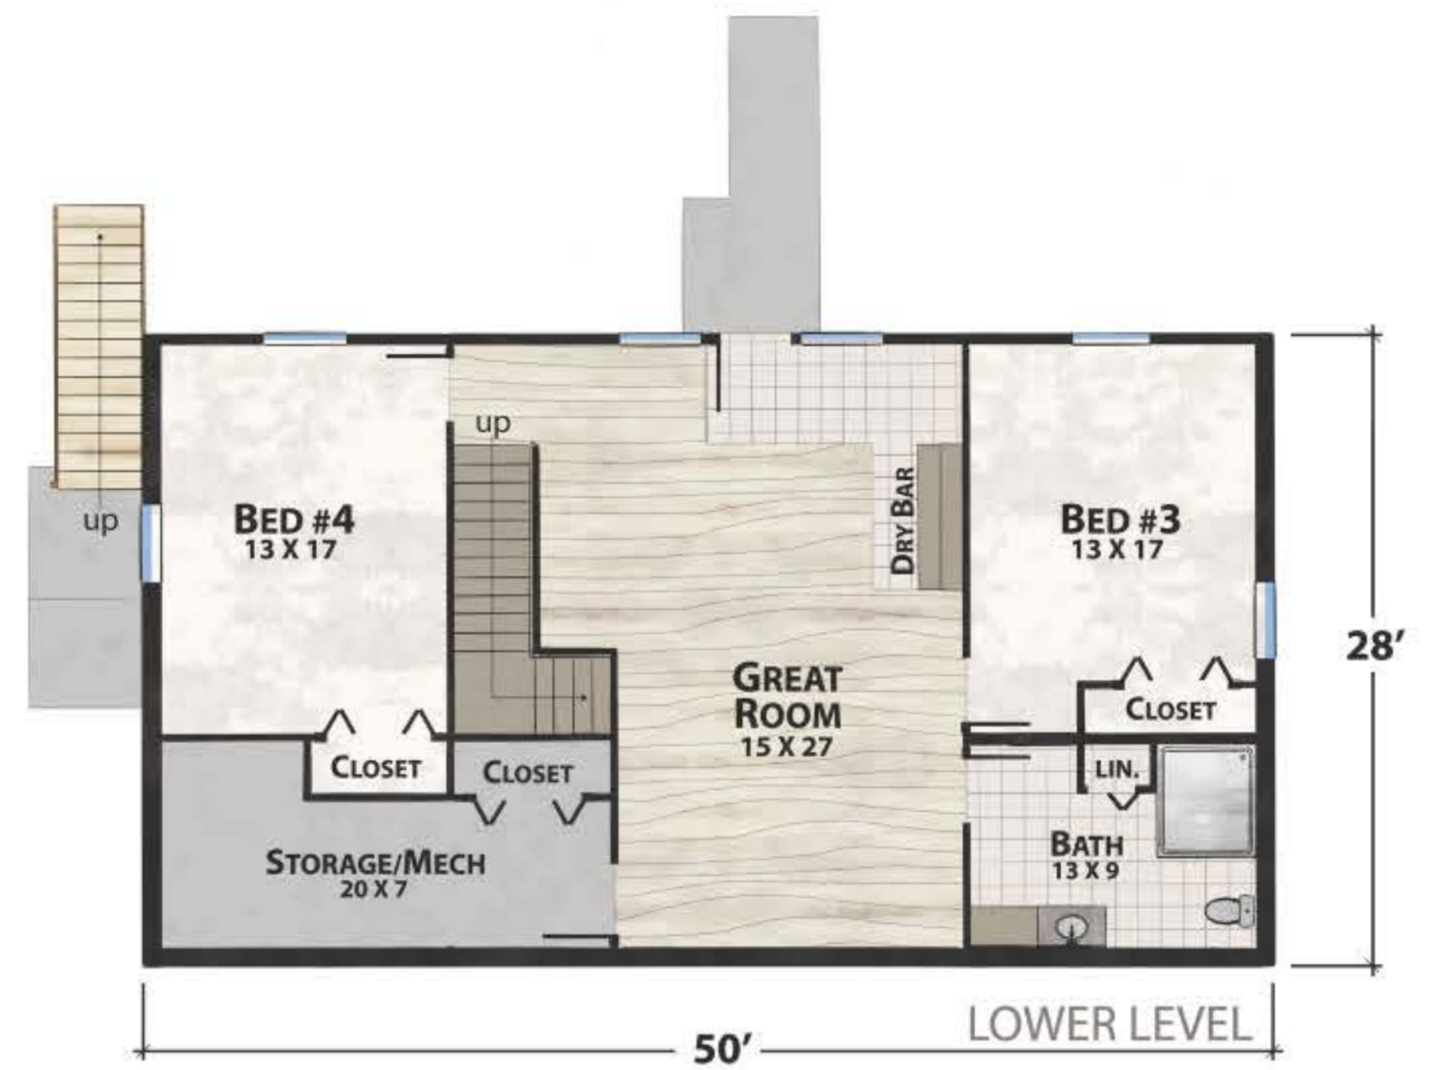

The Black Water Retreat

natural element homes

The Modern Mountain Collection

1-800-970-2224

Plan Info:
 Bedrooms 4
 Baths 3
 Half Baths 0

Square Footage:
 Heated:
 1400 First Floor
 1205 Lower Floor

Total: 2605

Unheated:
 728 Porches/Decks
 0 Garage
 195 Storage/Mech

FRONT

RIGHT

REAR

LEFT

Plan customization is included with your home plan purchase. Why not make it PERFECT?

natural element homes

Copyrighted Home Plan: this home plan and images are protected by United States and international copyright Law and may not be duplicated, reproduced, modified, and/or distributed, in whole or in part, without the express written consent of Natural Element Homes.