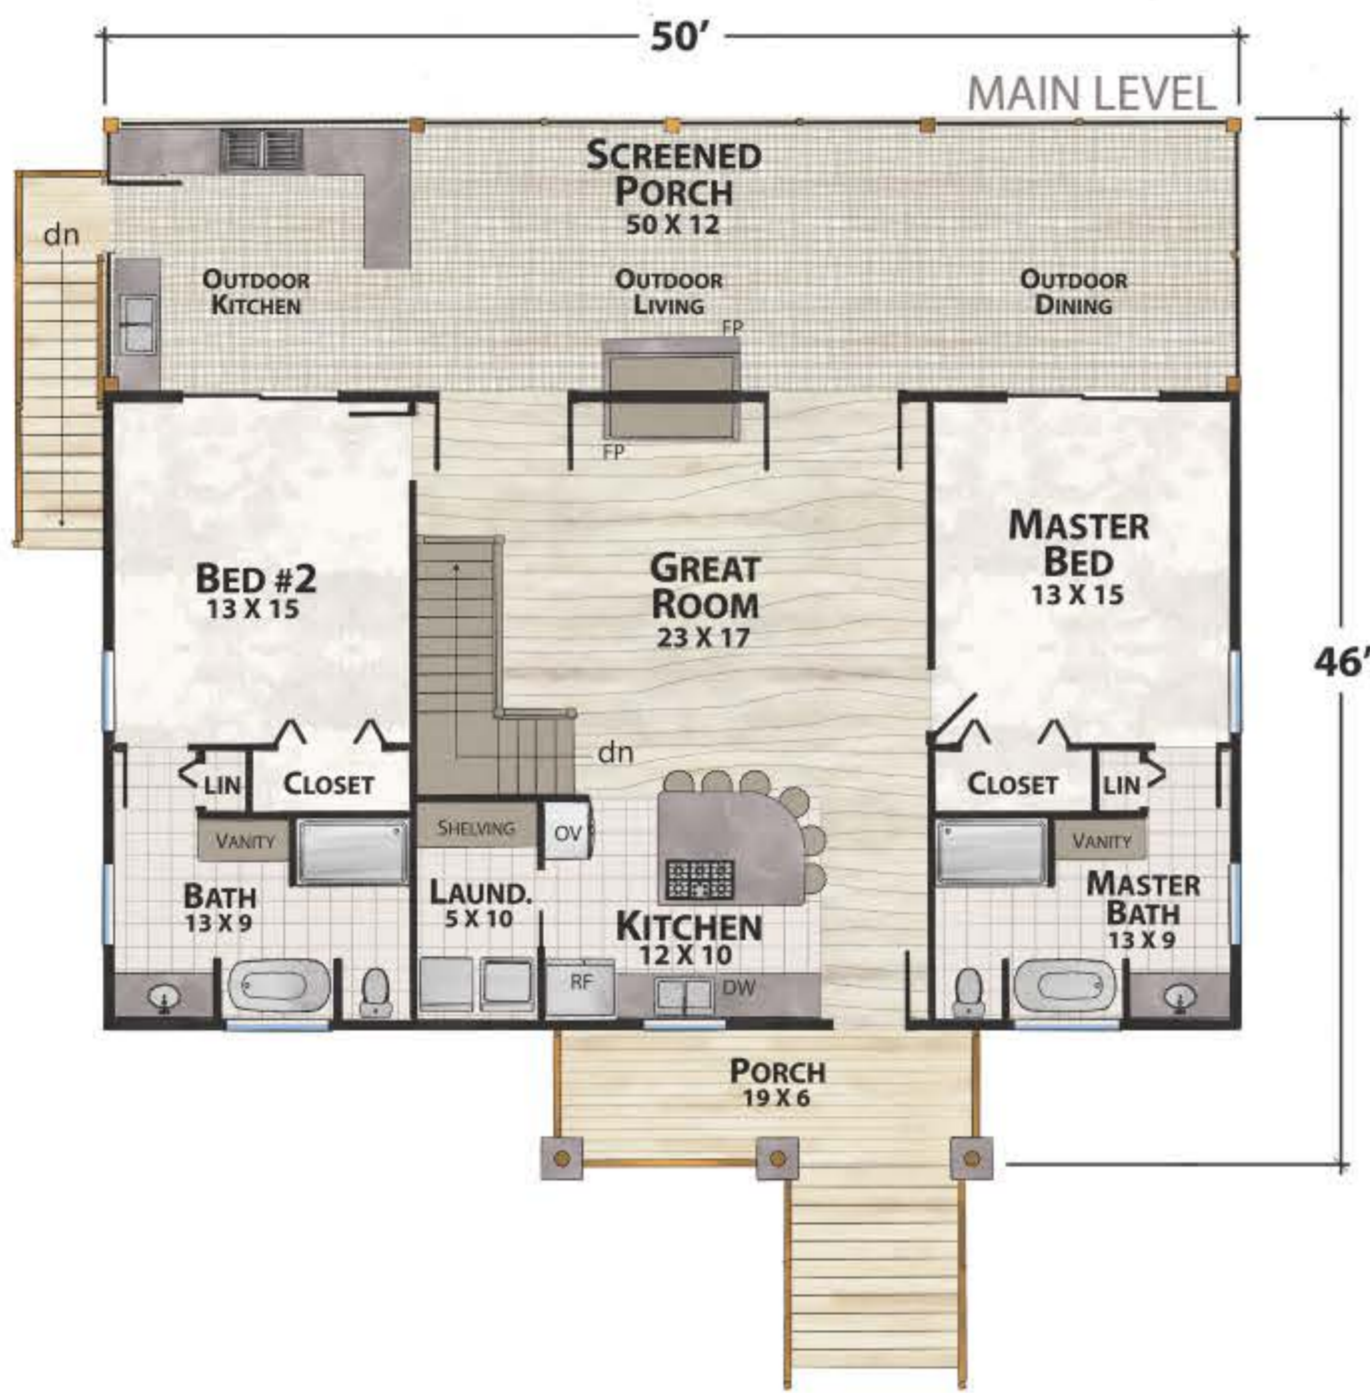

The Black Water Retreat

natural element homes

The Modern Mountain Collection

1-800-970-2224

Plan Info:
 Bedrooms 4
 Baths 3
 Half Baths 0

Square Footage:
 Heated:
 1400 First Floor
 1205 Lower Floor

Total: 2605

Unheated:
 728 Porches/Decks
 0 Garage
 195 Storage/Mech

FRONT

RIGHT

REAR

LEFT

Plan customization is included with your home plan purchase. Why not make it PERFECT?

natural element homes

Copyrighted Home Plan: this home plan and images are protected by United States and international copyright Law and may not be duplicated, reproduced, modified, and/or distributed, in whole or in part, without the express written consent of Natural Element Homes.