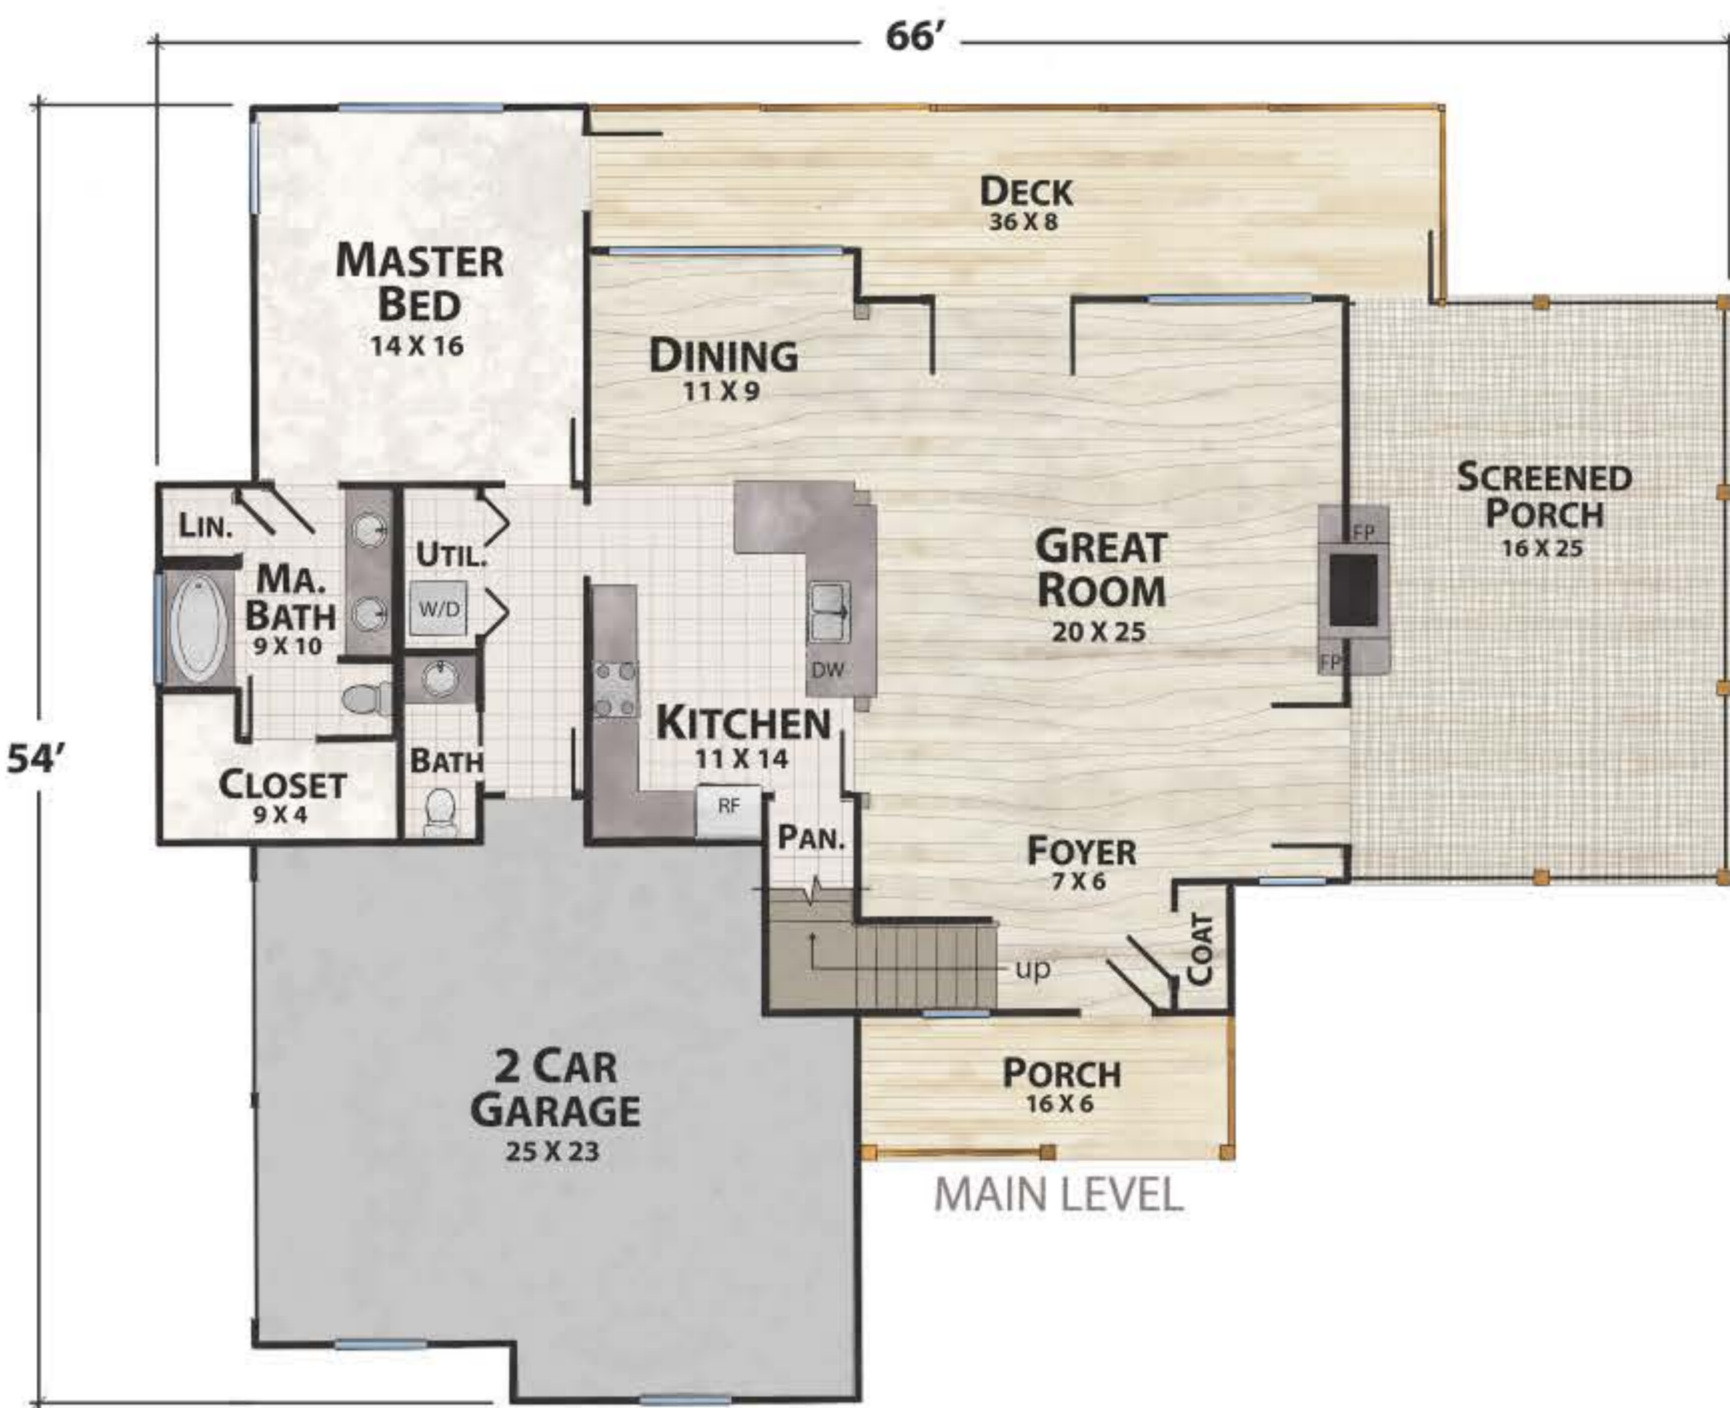

The Camelia Cottage

natural element homes

The Modern Mountain Collection

1-800-970-2224

Plan Info:

Bedrooms 3
 Baths 2
 Half Baths 1

Square Footage:

Heated:
 1398 First Floor
 764 Upper Floor

Total: 2162

Unheated:
 752 Porches/Decks
 560 Garage

FRONT

RIGHT

REAR

LEFT

Plan customization is included with your home plan purchase. Why not make it PERFECT?

natural element homes