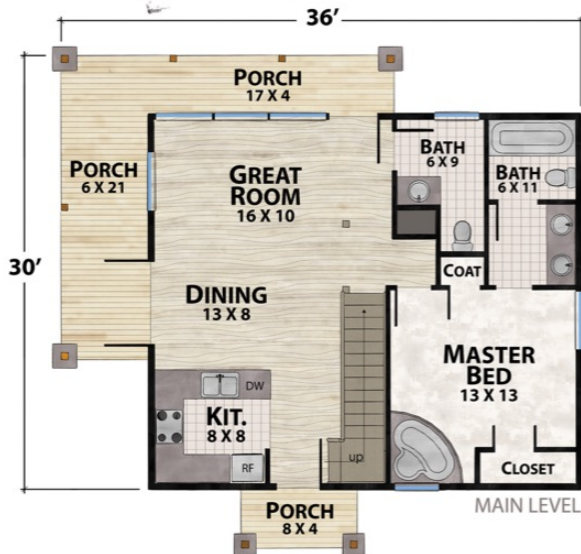

The Catfish Cabin

natural element homes

The Black Label Collection

1-800-970-2224

Plan Info:

Bedrooms 4
 Baths 3
 Half Baths 1

Square Footage:

Heated:
 1797 First Floor
 1465 Upper Floor

Total: 3262

Unheated:
 1072 Porches/Decks
 0 Garage

FRONT

RIGHT

REAR

LEFT

Plan customization is included with your home plan purchase. Why not make it PERFECT?

natural element homes