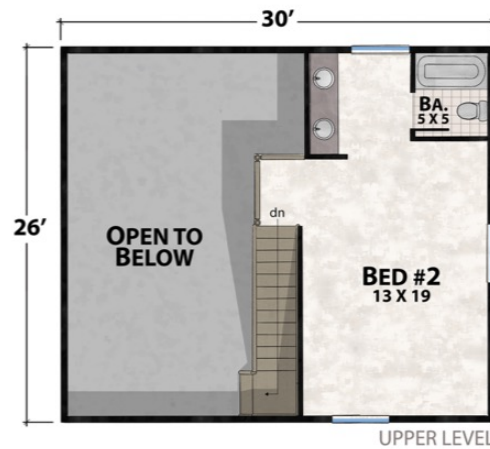

The Catfish Cabin

natural element homes

The Black Label Collection

1-800-970-2224

Plan Info:

Bedrooms 4
Baths 3
Half Baths 1

Square Footage:

Heated:
1797 First Floor
1465 Upper Floor

Total: 3262

Unheated:
1072 Porches/Decks
0 Garage

FRONT