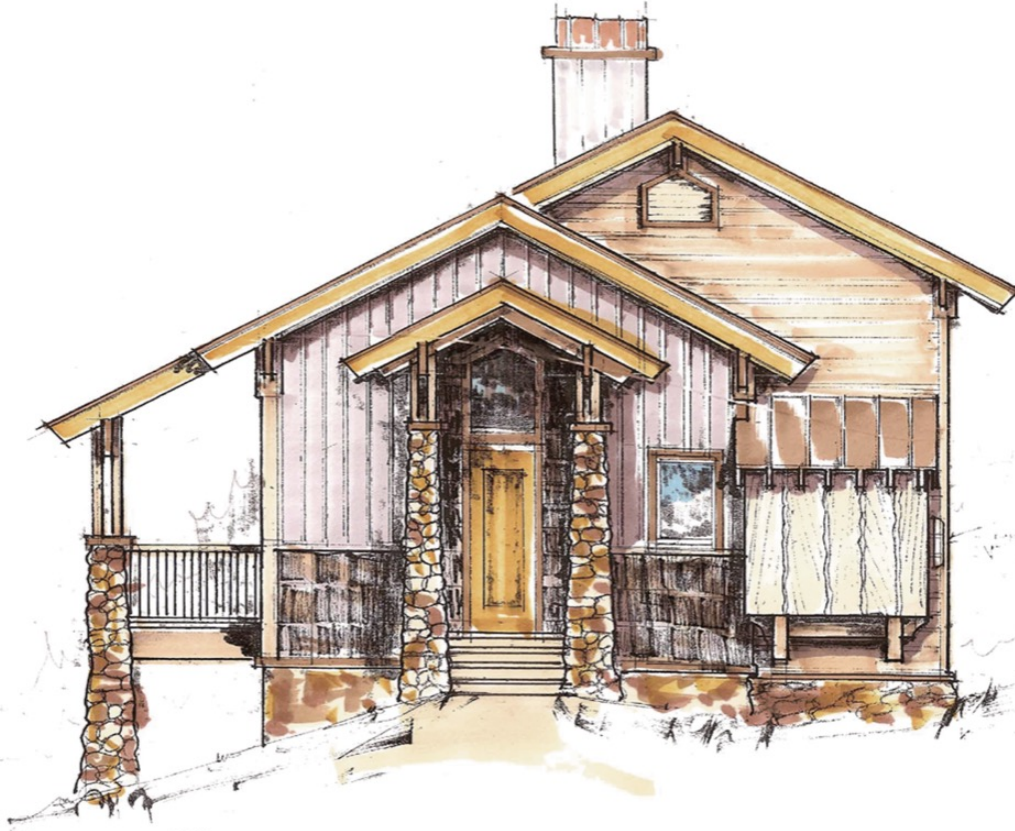

The Catfish Cabin

natural element homes

The Black Label Collection

1-800-970-2224

Plan Info:

Bedrooms 4
 Baths 3
 Half Baths 1

Square Footage:

Heated:
 1797 First Floor
 1465 Upper Floor

Total: 3262

Unheated:
 1072 Porches/Decks
 0 Garage

FRONT

RIGHT

REAR

LEFT

Plan customization is included with your home plan purchase. Why not make it PERFECT?

natural element homes