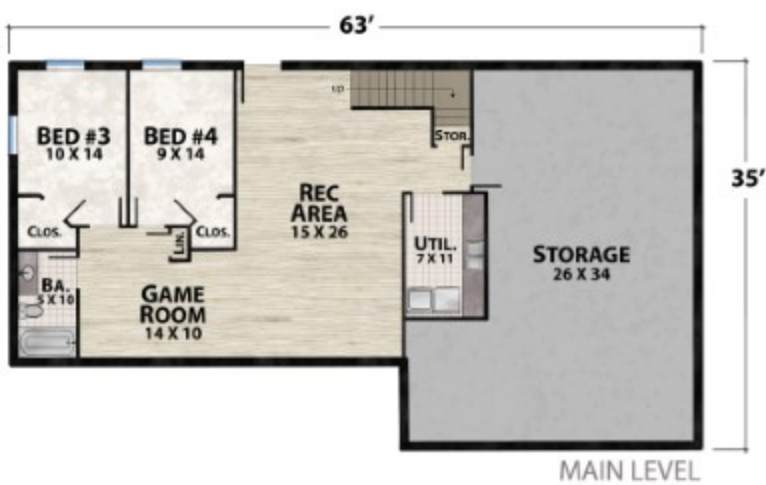

The Cranberry Cottage

natural element homes

The Classic Plans Collection

1-800-970-2224

Main Level - 2,016 Square Feet
4 Bedrooms - 3 Baths

Upper Level - 230 Square Feet
288 Square Feet of Outdoor Living

Lower Level - 2,016 Square Feet
4,262 Total Square Feet