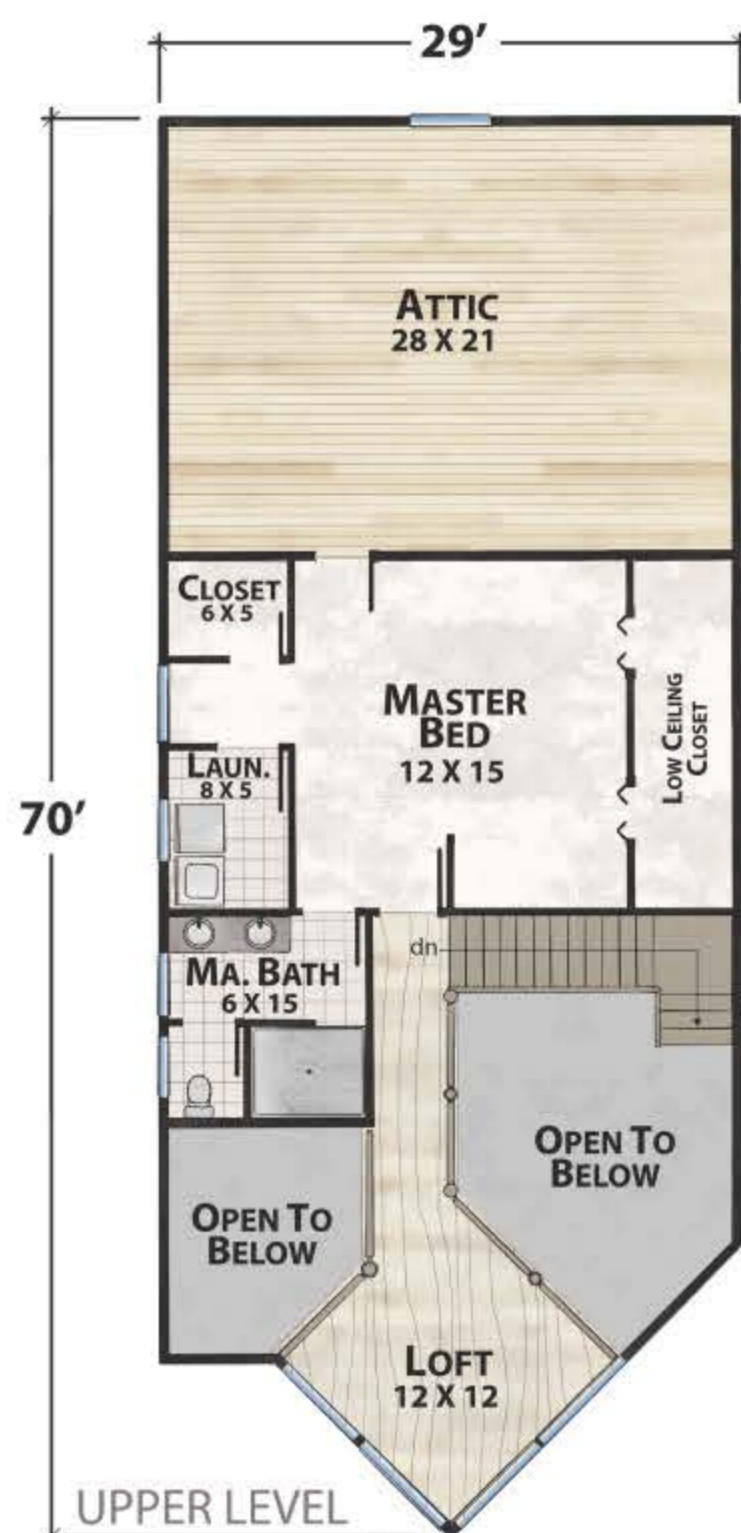

# The Crazy Colt Camp

*natural element homes*

The Modern Mountain Collection

1-800-970-2224

**Plan Info:**

Bedrooms	2
Baths	2
Half Baths	1

**Square Footage:**

Heated:	
<b>1439</b>	First Floor
<b>840</b>	Upper Floor

Total: **2279**

Unheated:	
<b>445</b>	Porches/Decks
<b>874</b>	Garage

Plan customization is included with your home plan purchase. Why not make it PERFECT?

*natural element homes*

Copyrighted Home Plan: this home plan and images are protected by United States and international copyright Law and may not be duplicated, reproduced, modified, and/or distributed, in whole or in part, without the express written consent of Natural Element Homes.