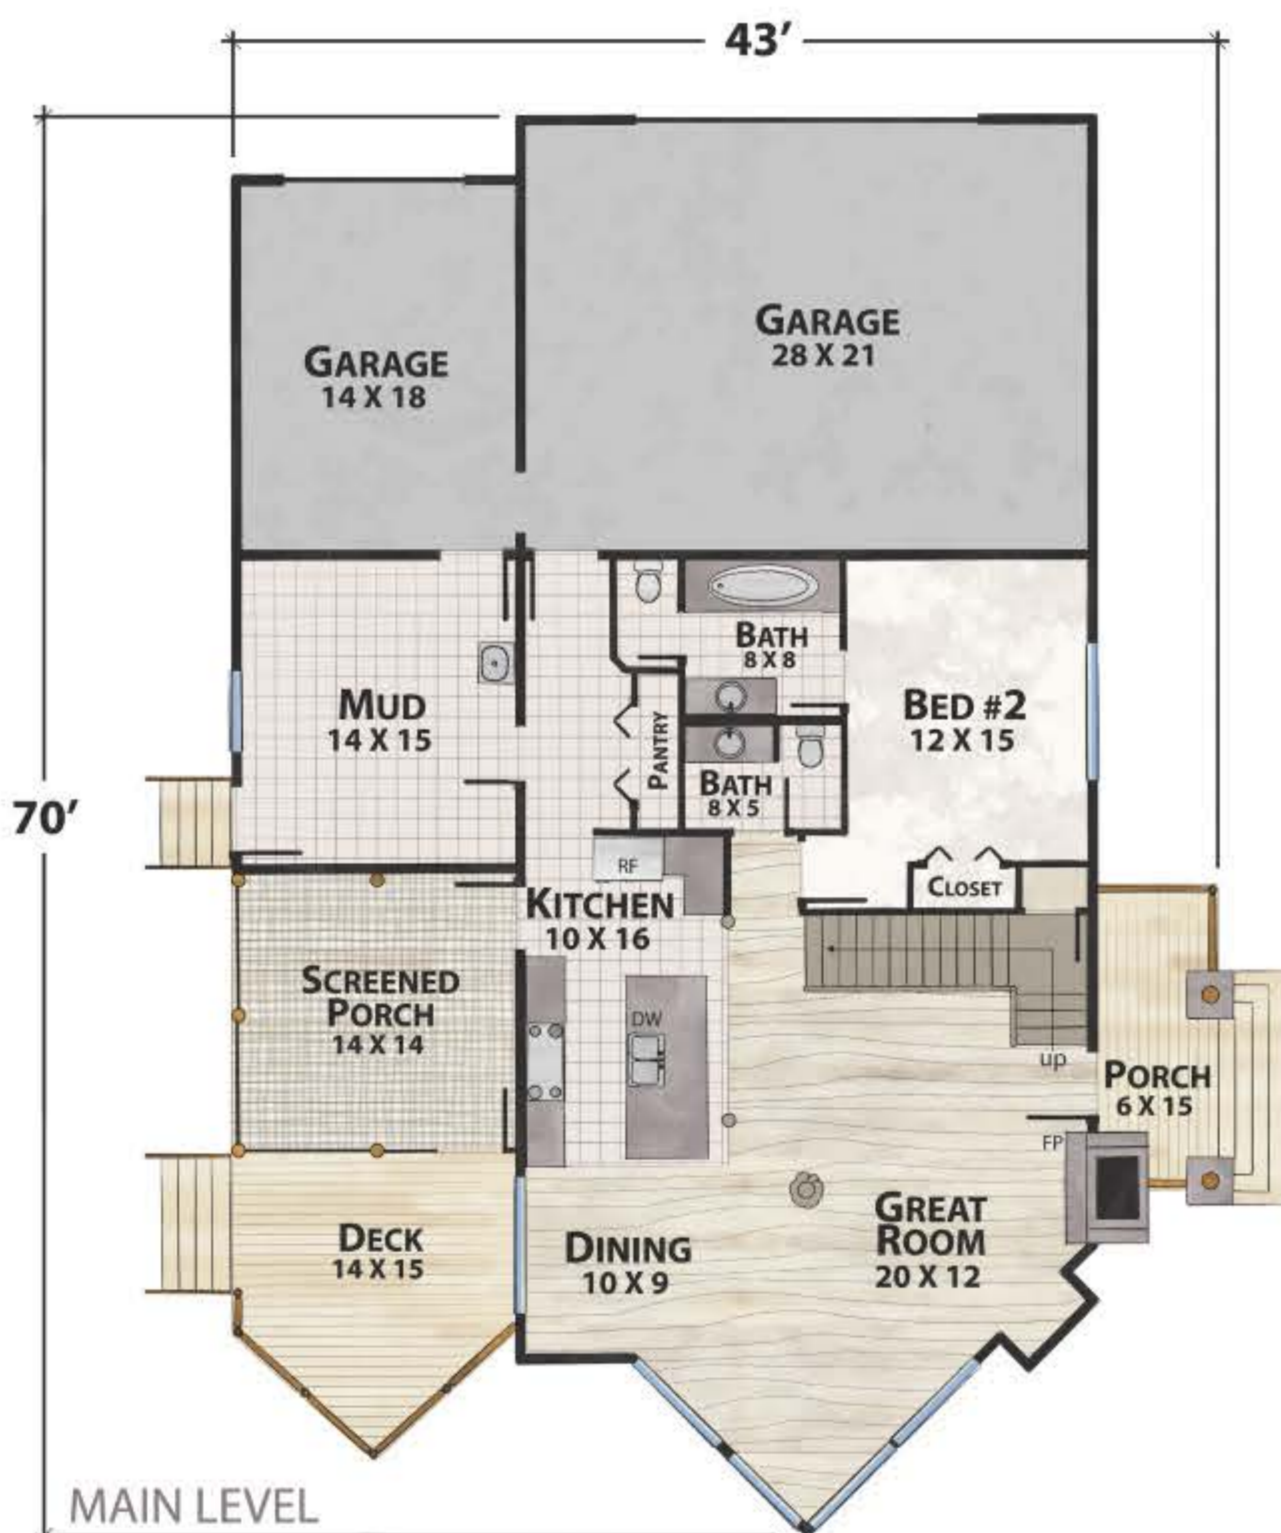

# The Crazy Colt Camp

*natural element homes*

The Modern Mountain Collection

1-800-970-2224

**Plan Info:**

Bedrooms	2
Baths	2
Half Baths	1

**Square Footage:**

Heated:	
<b>1439</b>	First Floor
<b>840</b>	Upper Floor

Total: **2279**

Unheated:	
<b>445</b>	Porches/Decks
<b>874</b>	Garage

Plan customization is included with your home plan purchase. Why not make it PERFECT?

*natural element homes*

Copyrighted Home Plan: this home plan and images are protected by United States and international copyright Law and may not be duplicated, reproduced, modified, and/or distributed, in whole or in part, without the express written consent of Natural Element Homes.