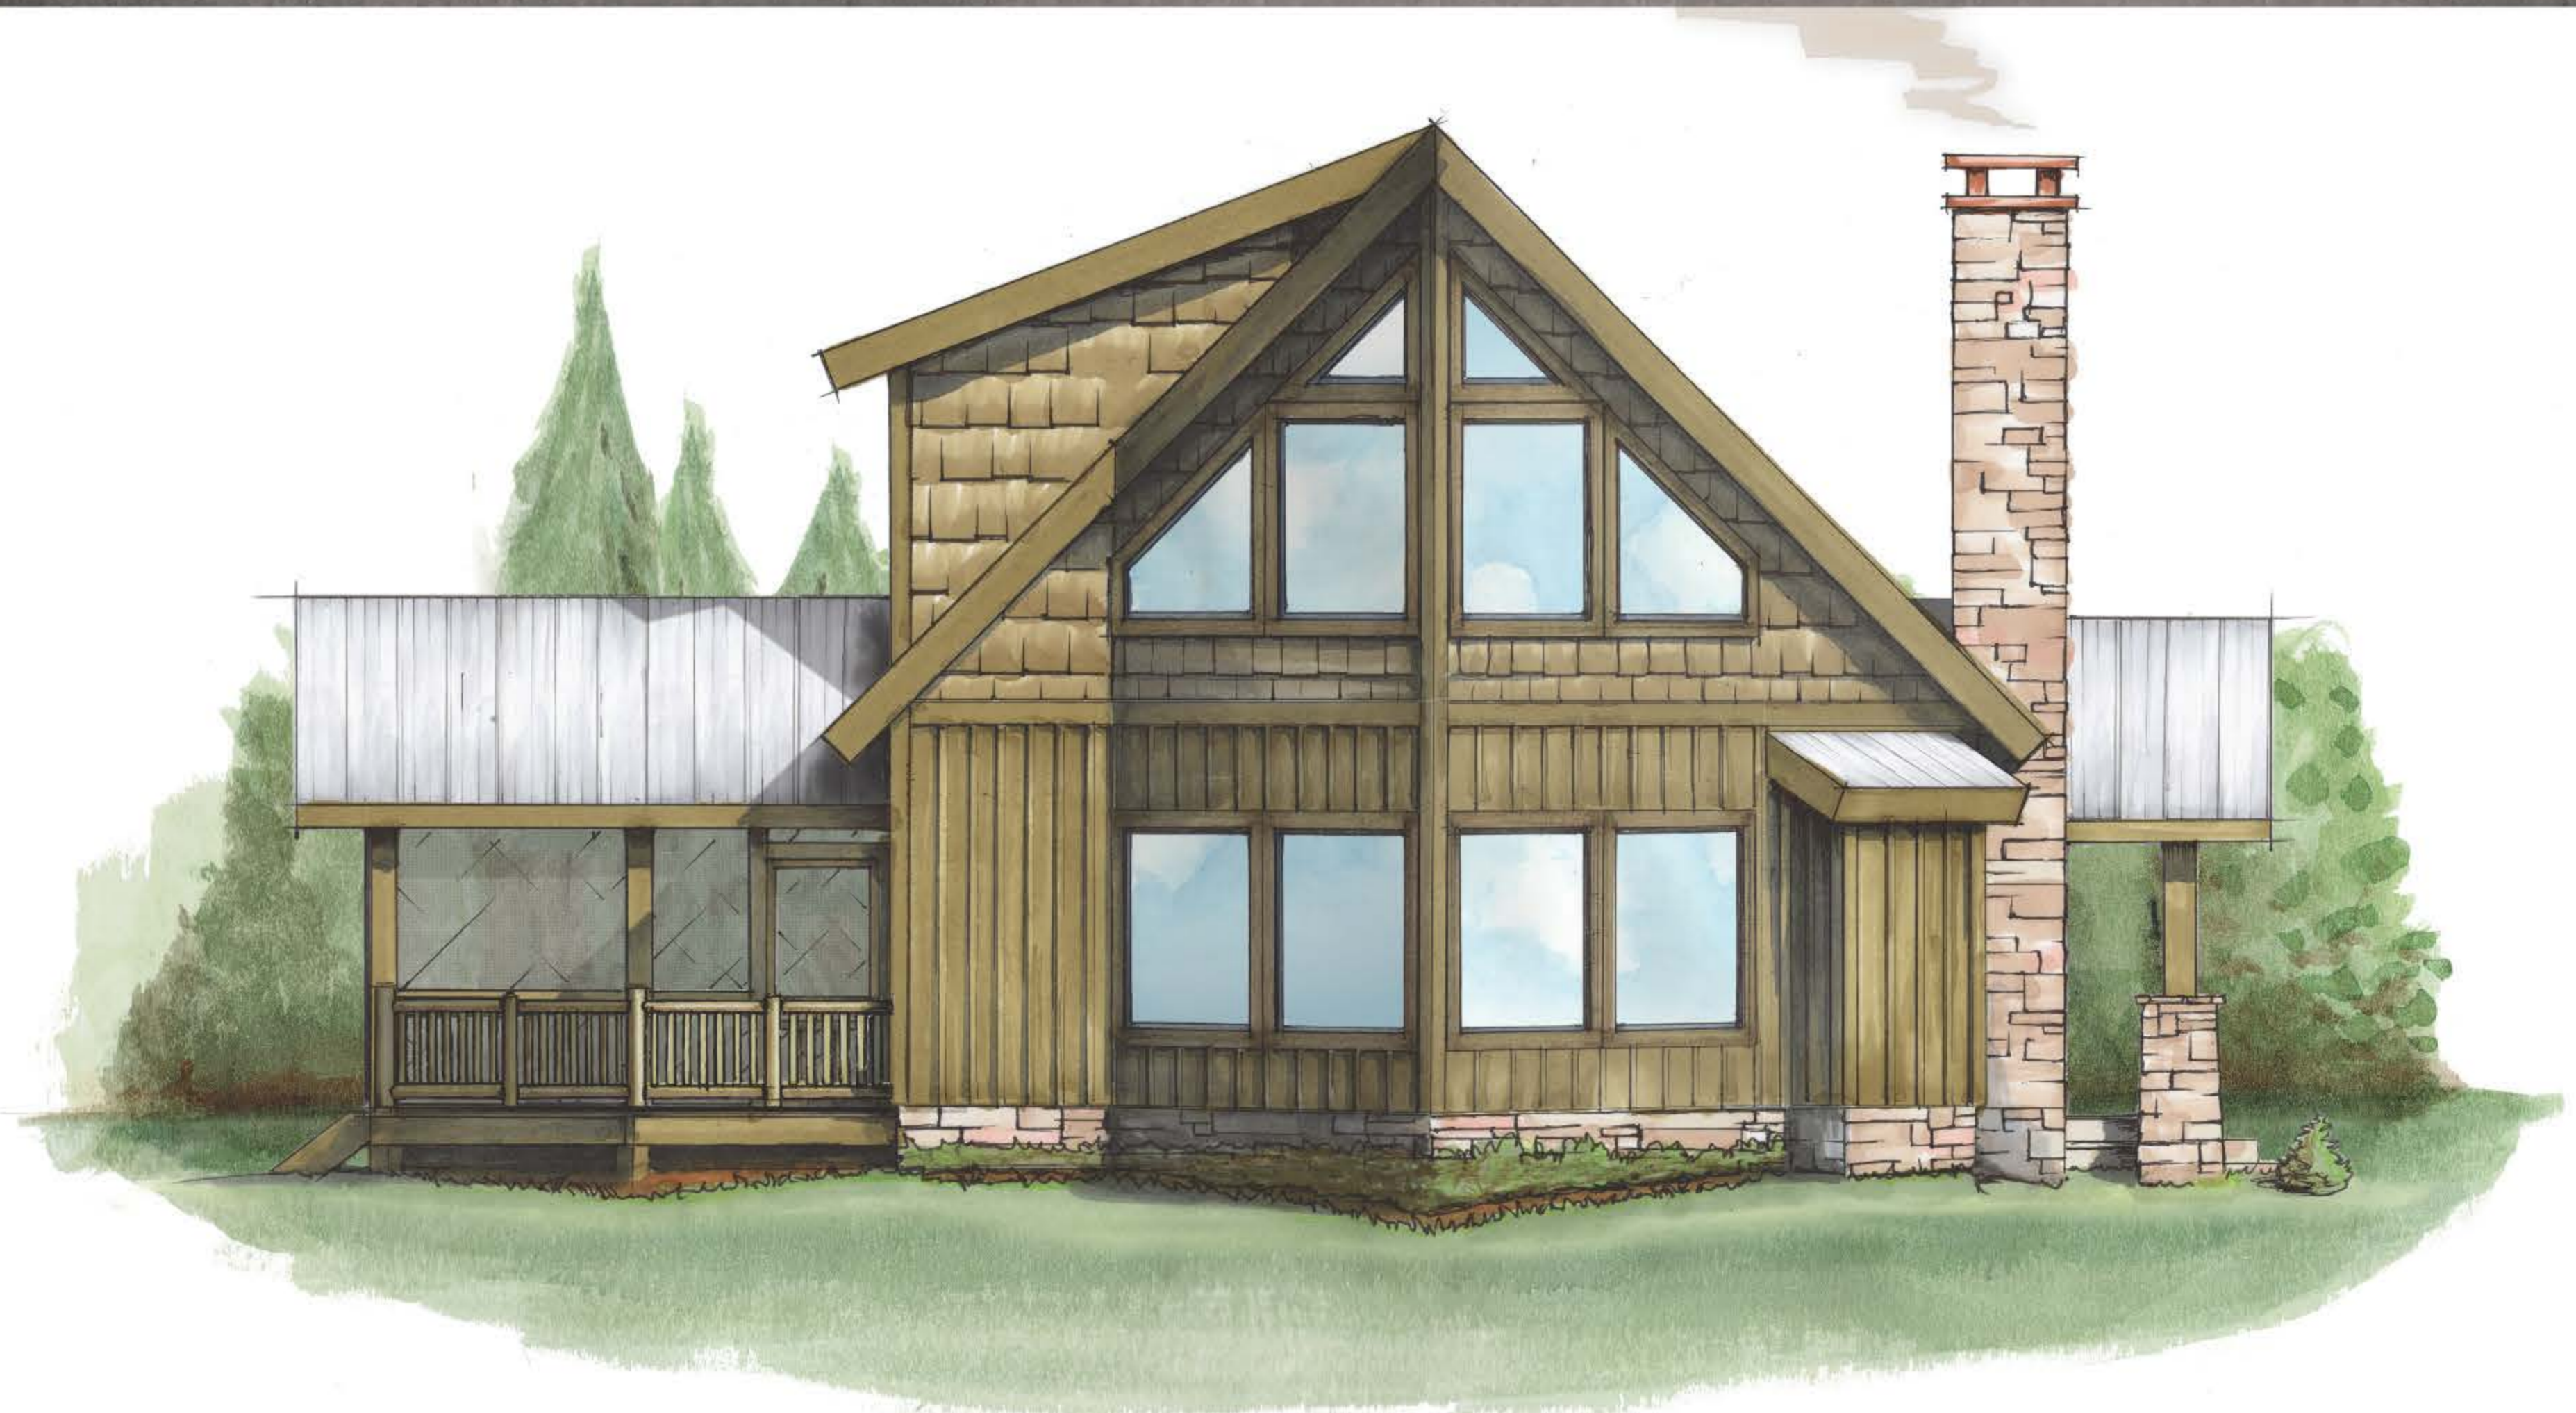

# The Crazy Colt Camp

*natural element homes*

The Modern Mountain Collection

1-800-970-2224

**Plan Info:**

Bedrooms	2
Baths	2
Half Baths	1

**Square Footage:**

Heated:	
<b>1439</b>	First Floor
<b>840</b>	Upper Floor

Total: **2279**

Unheated:	
<b>445</b>	Porches/Decks
<b>874</b>	Garage

Plan customization is included with your home plan purchase. Why not make it PERFECT?

*natural element homes*

Copyrighted Home Plan: this home plan and images are protected by United States and international copyright Law and may not be duplicated, reproduced, modified, and/or distributed, in whole or in part, without the express written consent of Natural Element Homes.