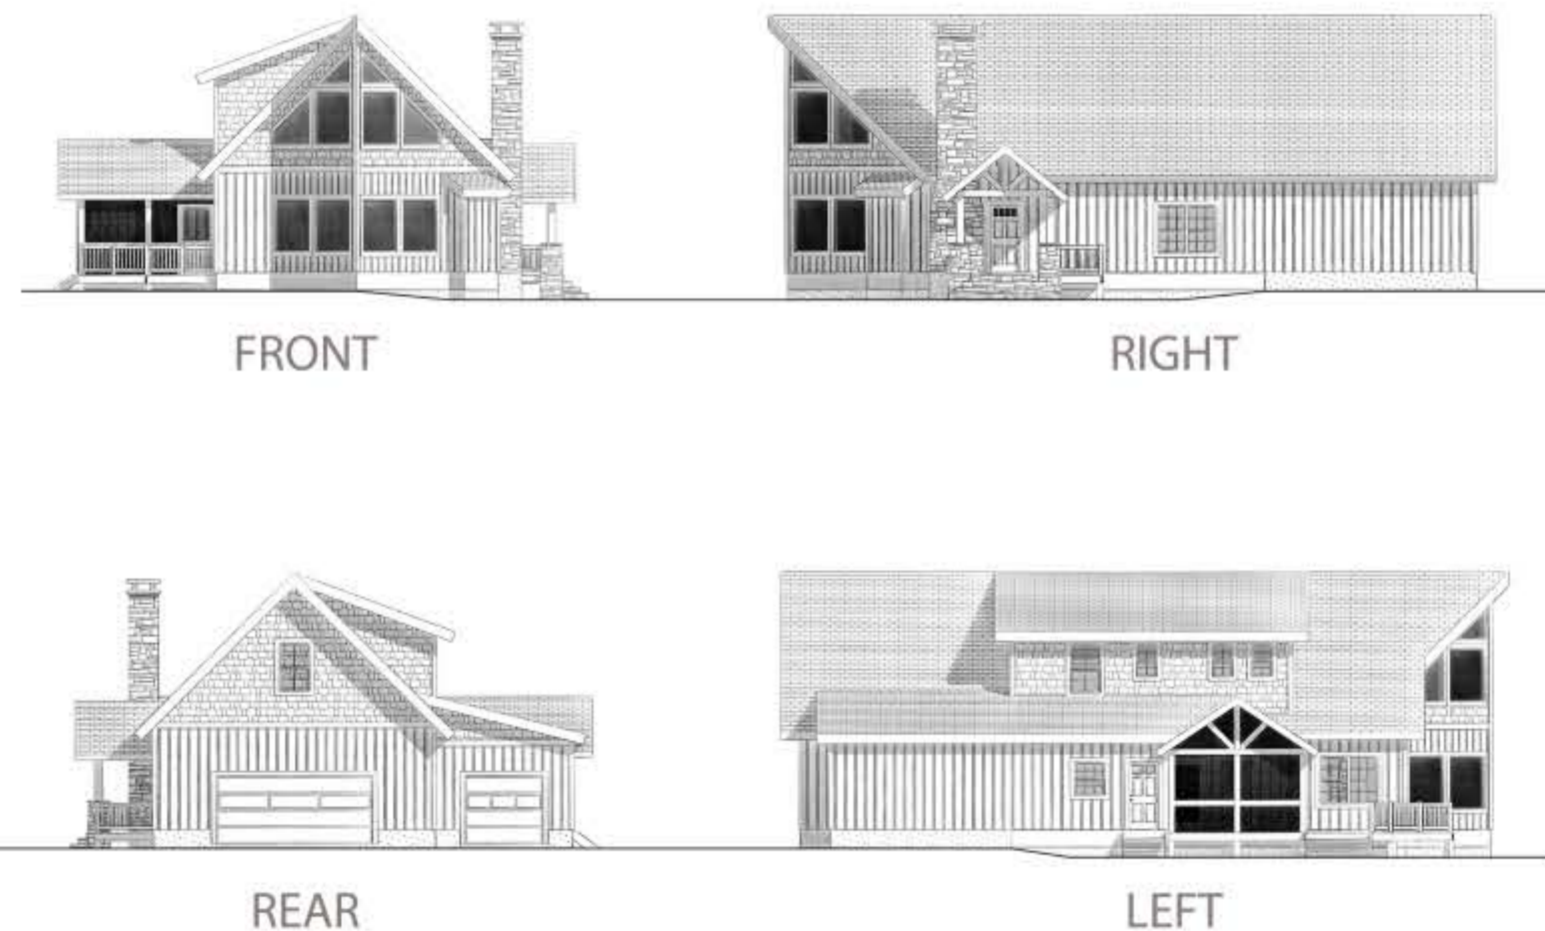

# The Crazy Colt Camp

*natural element homes*

The Modern Mountain Collection

1-800-970-2224

**Plan Info:**

Bedrooms	2
Baths	2
Half Baths	1

**Square Footage:**

Heated:	
<b>1439</b>	First Floor
<b>840</b>	Upper Floor

Total: **2279**

Unheated:	
<b>445</b>	Porches/Decks
<b>874</b>	Garage

Plan customization is included with your home plan purchase. Why not make it PERFECT?

*natural element homes*

Copyrighted Home Plan: this home plan and images are protected by United States and international copyright Law and may not be duplicated, reproduced, modified, and/or distributed, in whole or in part, without the express written consent of Natural Element Homes.