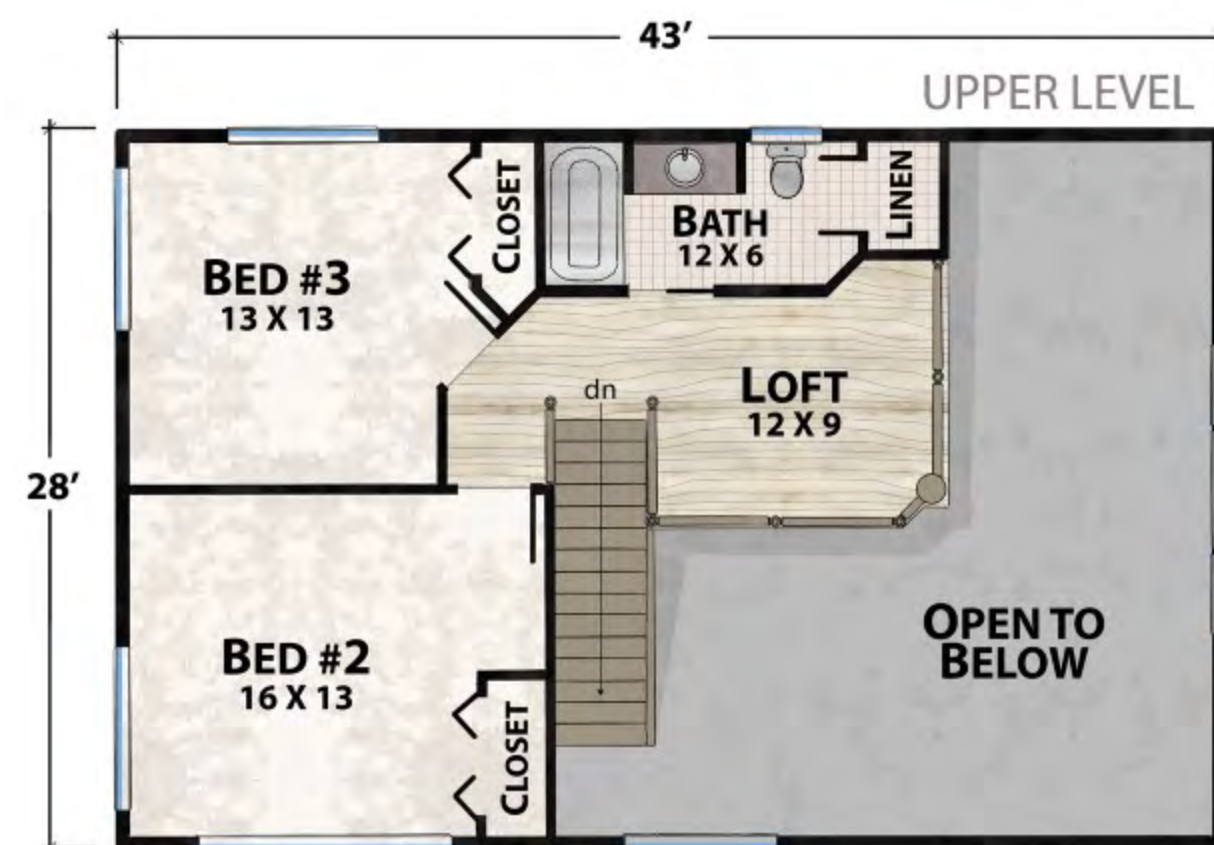

The Deep Gap Lodge

natural element homes

The ClassicPlans Collection

1-800-970-2224

Main Level - 1,180 Square Feet

Upper Level - 658 Square Feet

1,838 Total Square Footage

3 Bedrooms - 2 1/2 Baths

900 Square Feet of Outdoor Living

FRONT

RIGHT

REAR

LEFT

Plan customization is included with your home plan purchase. Why not make it PERFECT?

natural element homes

Copyrighted Home Plan: this home plan and images are protected by United States and international copyright Law and may not be duplicated, reproduced, modified, and/or distributed, in whole or in part, without the express written consent of Natural Element Homes.