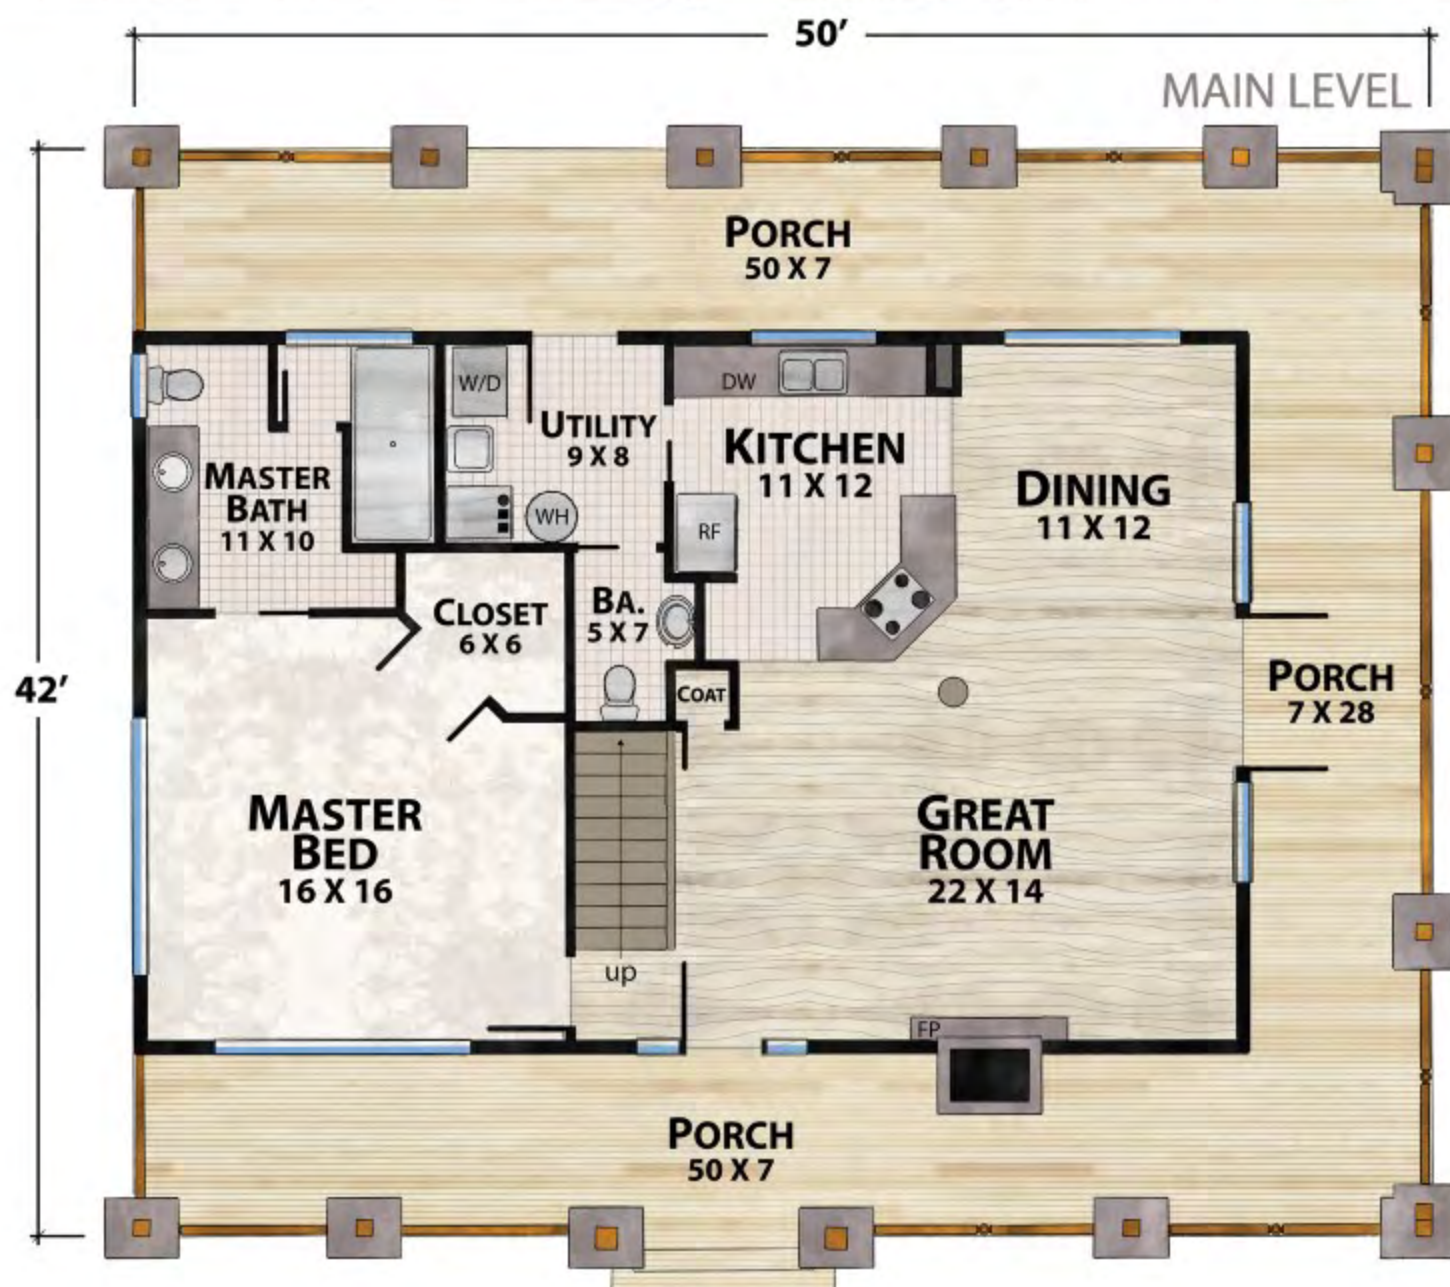

The Deep Gap Lodge

natural element homes

The ClassicPlans Collection

1-800-970-2224

Main Level - 1,180 Square Feet

Upper Level - 658 Square Feet

1,838 Total Square Footage

3 Bedrooms - 2 1/2 Baths

900 Square Feet of Outdoor Living

FRONT

RIGHT

REAR

LEFT

Plan customization is included with your home plan purchase. Why not make it PERFECT?

natural element homes

Copyrighted Home Plan: this home plan and images are protected by United States and international copyright Law and may not be duplicated, reproduced, modified, and/or distributed, in whole or in part, without the express written consent of Natural Element Homes.