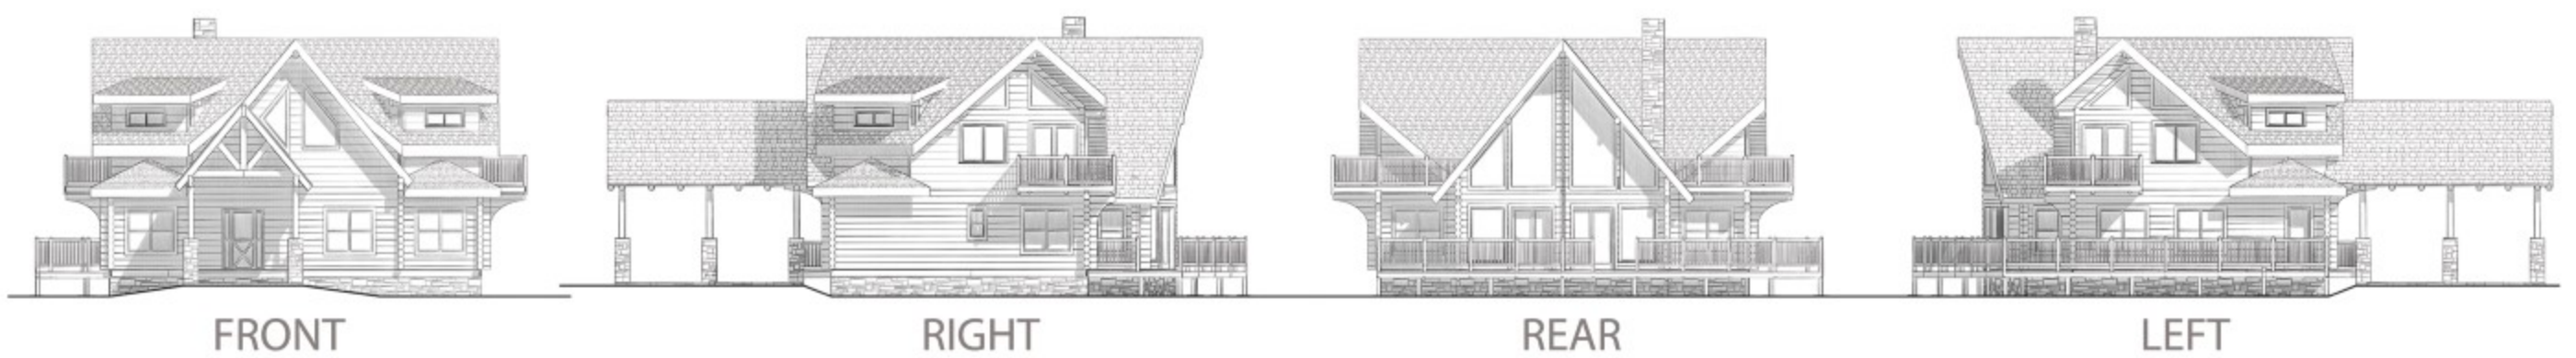

The Discovery

natural element homes

The ClassicPlans Collection

1-800-970-2224

Main Level - 2,083 Square Feet
3 Bedrooms - 3 1/2 Baths

Upper Level - 1,500 Square Feet
1,380 Square Feet of Outdoor Living

3,583 Total Square Footage