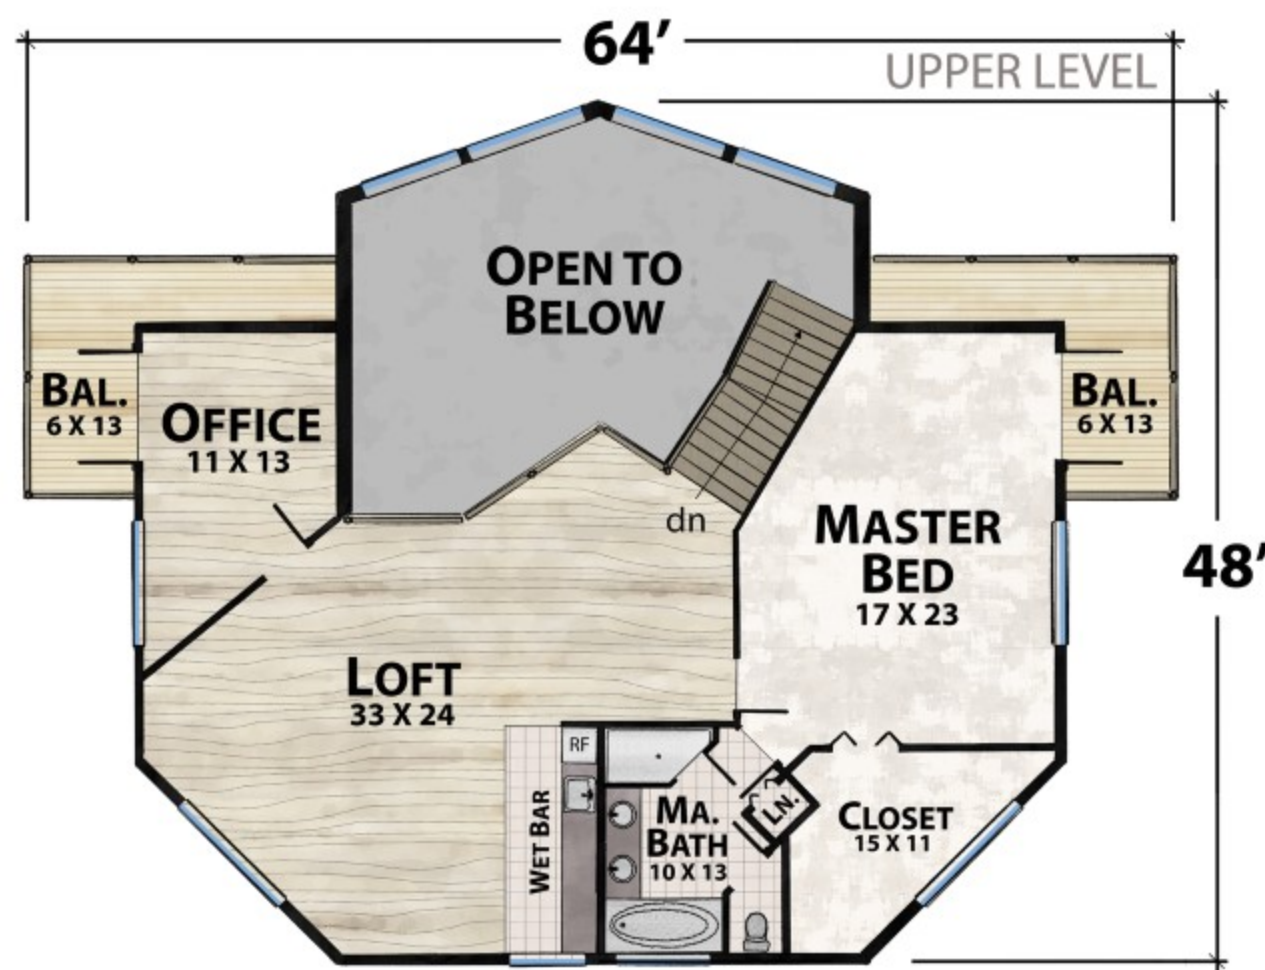

The Discovery

natural element homes

The ClassicPlans Collection

1-800-970-2224

Main Level - 2,083 Square Feet
3 Bedrooms - 3 1/2 Baths

Upper Level - 1,500 Square Feet
1,380 Square Feet of Outdoor Living

3,583 Total Square Footage