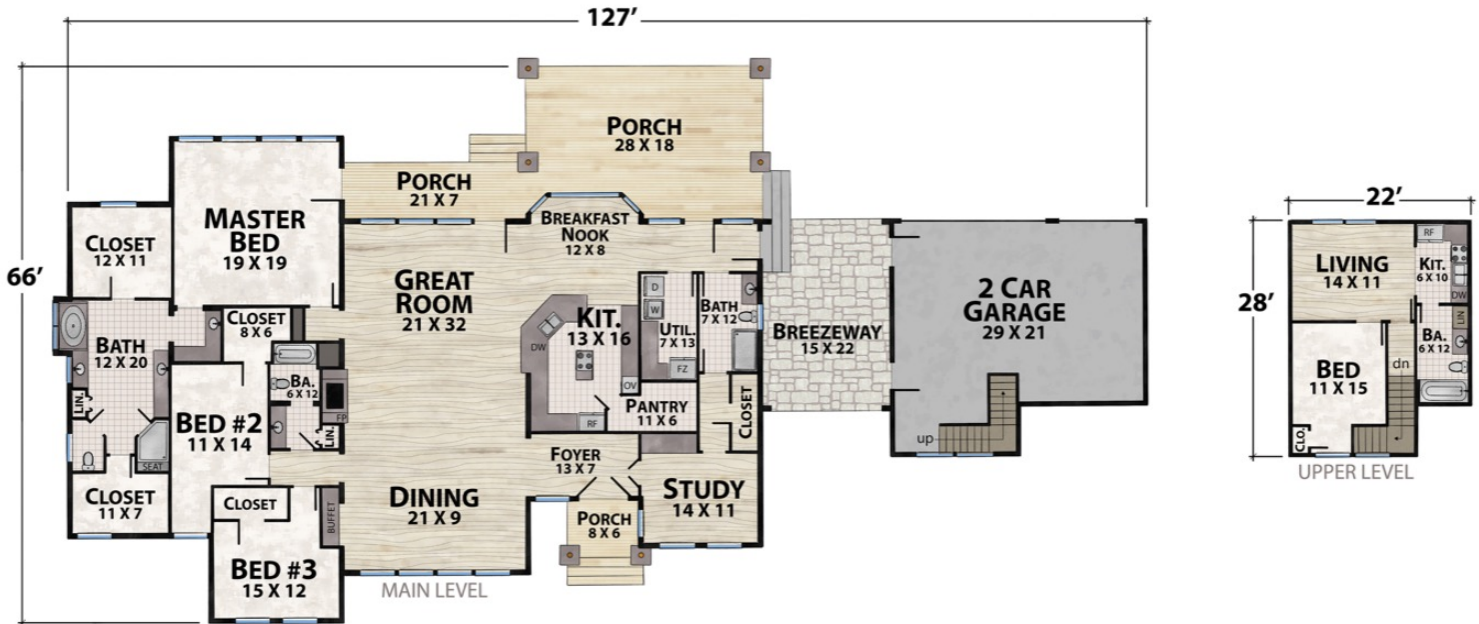

The Fiddler's Lodge

natural element homes

The Classic Plans Collection

1-800-970-2224

Main Level - 3,611 Square Feet
4 Bedrooms - 4 Baths

Upper Level - 516 Square Feet
1,004 Square Feet of Outdoor Living

2,445 Total Square Footage
750 Square Foot Garage

FRONT

RIGHT

REAR

LEFT

Plan customization is included with your home plan purchase. Why not make it PERFECT?

natural element homes

Copyrighted Home Plan: this home plan and images are protected by United States and international copyright Law and may not be duplicated, reproduced, modified, and/or distributed, in whole or in part, without the express written consent of Natural Element Homes.