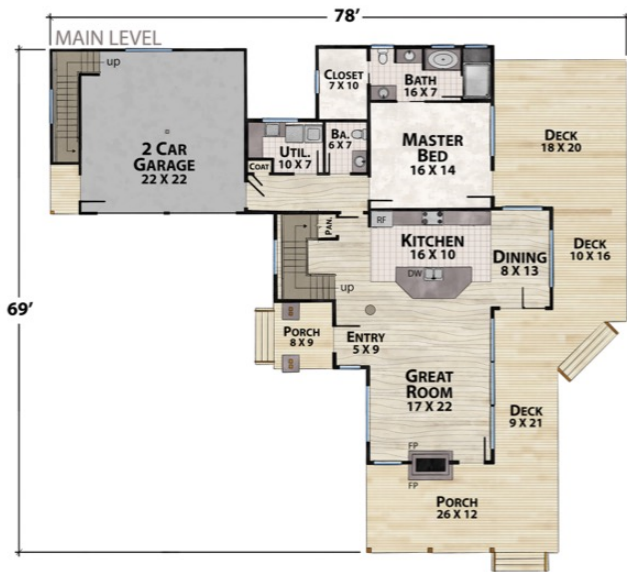

The Firefly Lodge

natural element homes

The Classic Plans Collection

1-800-970-2224

Main Level - 1,597 Square Feet
3 Bedrooms - 3 1/2 Baths

Upper Level - 967 Square Feet
1,128 Square Feet of Outdoor Living

2,564 Total Square Footage
1,242 SF Garage/Bonus Room

Plan customization is included with your home plan purchase. Why not make it PERFECT?

natural element homes

Copyrighted Home Plan: this home plan and images are protected by United States and international copyright Law and may not be duplicated, reproduced, modified, and/or distributed, in whole or in part, without the express written consent of Natural Element Homes.