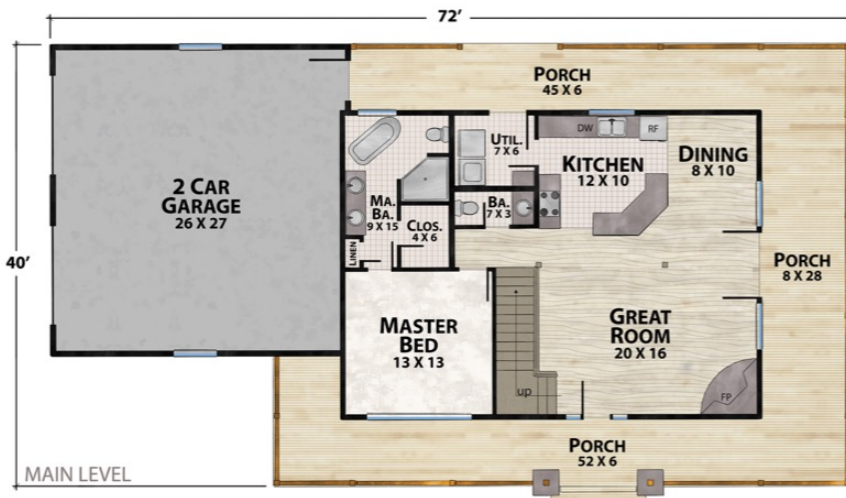

The Flint Rock Lodge

natural element homes

The Classic Plans Collection

1-800-970-2224

Plan Info:

Bedrooms 2
Baths 2
Half Baths 1

Heated:
1039
584

Square Footage:

Unheated:
First Floor **836**
Upper Floor **756**
Porches/Decks
Garage

Total: 1623

Plan customization is included with your home plan purchase. Why not make it PERFECT?

natural element homes

Copyrighted Home Plan: this home plan and images are protected by United States and international copyright Law and may not be duplicated, reproduced, modified, and/or distributed, in whole or in part, without the express written consent of Natural Element Homes.