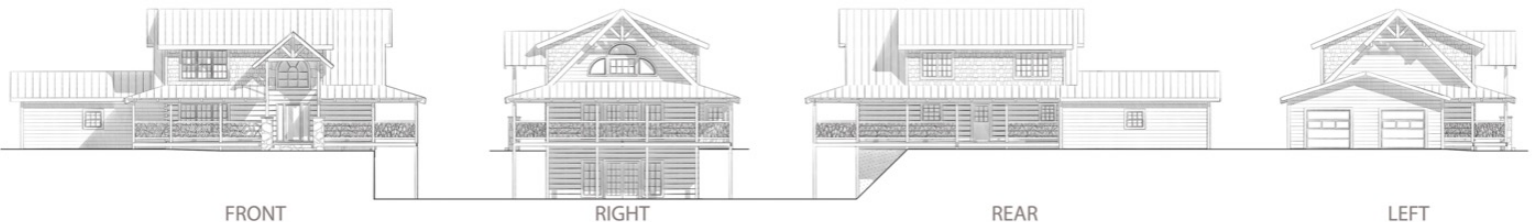

The Flint Rock Lodge

natural element homes

The Classic Plans Collection

1-800-970-2224

Plan Info:

Bedrooms 2
Baths 2
Half Baths 1

Heated:
1039
584

Square Footage:

Unheated:
First Floor **836**
Upper Floor **756**
Porches/Decks
Garage

Total: 1623

Plan customization is included with your home plan purchase. Why not make it PERFECT?

natural element homes

Copyrighted Home Plan: this home plan and images are protected by United States and international copyright Law and may not be duplicated, reproduced, modified, and/or distributed, in whole or in part, without the express written consent of Natural Element Homes.