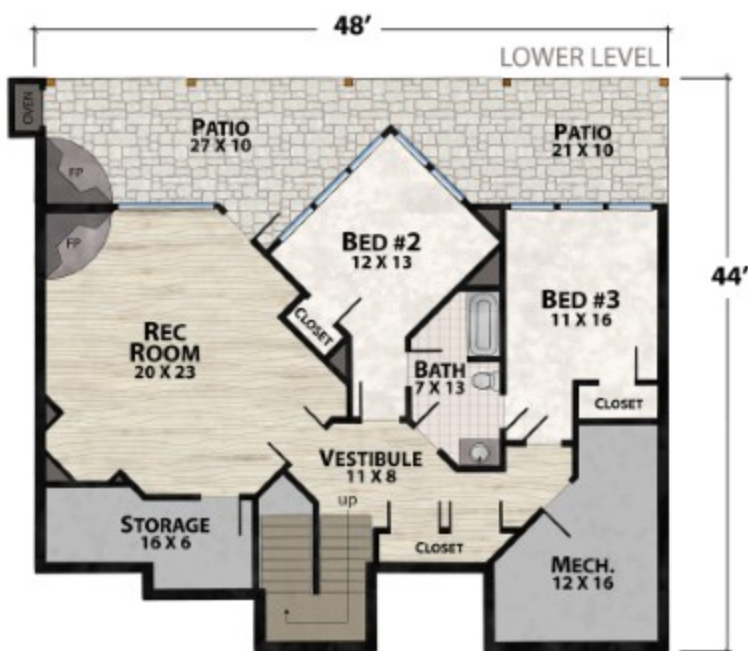

The Foothills Cottage

natural element homes

The Mountain Modern Collection

1-800-970-2224

Plan Info:
Bedrooms 3
Baths 2
Half Baths 1

Square Footage:
Heated:
1524 First Floor
1524 Upper Floor
Total: 3048

Unheated:
936 Porches/Decks
0 Garage