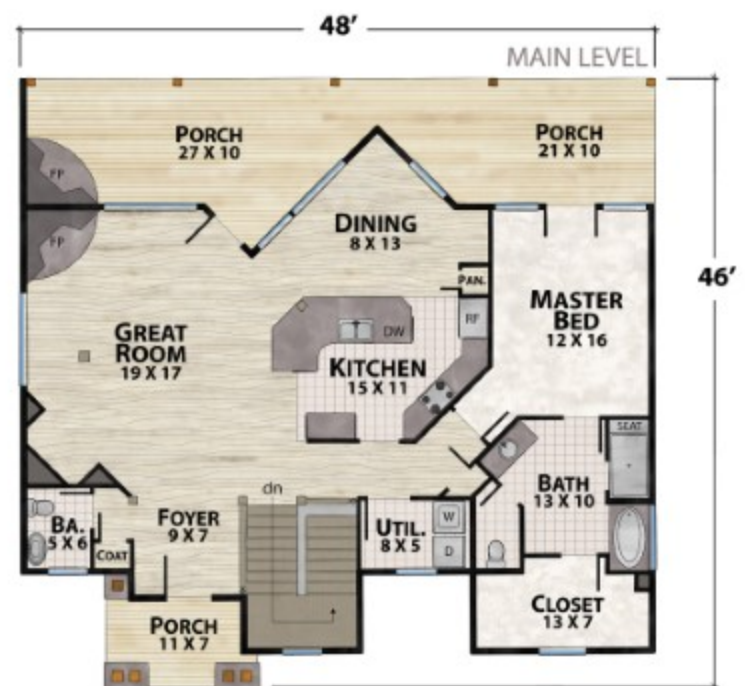

The Foothills Cottage

natural element homes

The Mountain Modern Collection

1-800-970-2224

Plan Info:
Bedrooms 3
Baths 2
Half Baths 1

Square Footage:
Heated:
1524 First Floor
1524 Upper Floor
Total: 3048

Unheated:
936 Porches/Decks
0 Garage