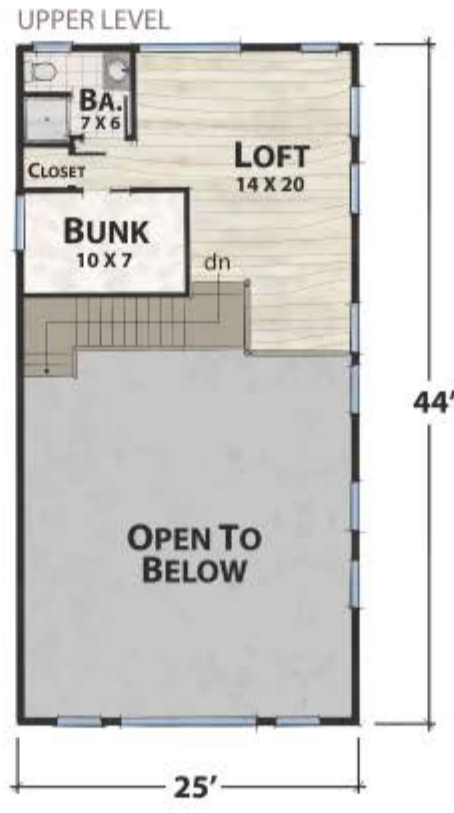

The Green River Farm

natural element homes

The Modern Farmhouse Collection

1-800-970-2224

Square Footage:

Heated:
1517 First Floor
364 Upper Floor

Plan Info:

Bedrooms **2**
 Baths **2**
 Half Baths **0**

Total: **1881**

Unheated:
1260 Porches/Decks
0 Garage

Plan customization is included with your home plan purchase. Why not make it PERFECT?

natural element homes

Copyrighted Home Plan: this home plan and images are protected by United States and international copyright Law and may not be duplicated, reproduced, modified, and/or distributed, in whole or in part, without the express written consent of Natural Element Homes.