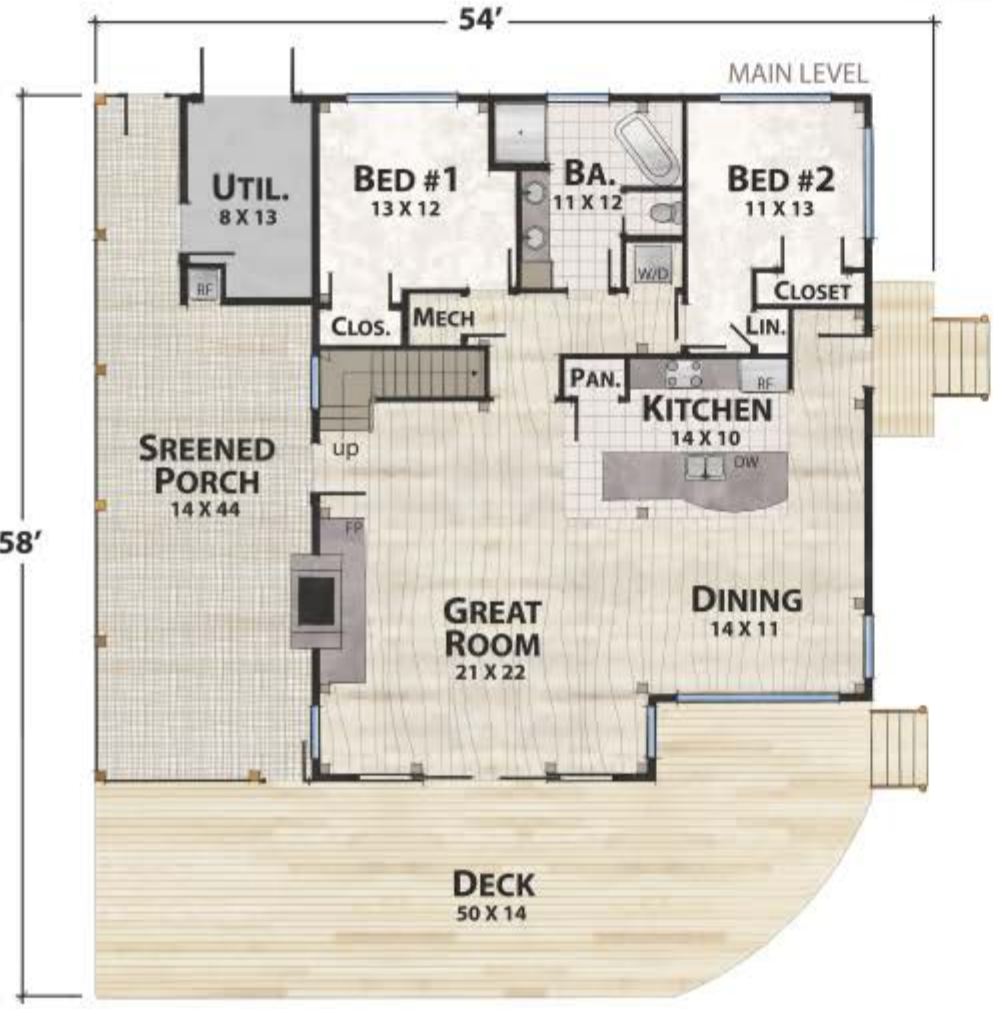

The Green River Farm

natural element homes

The Modern Farmhouse Collection

1-800-970-2224

Square Footage:

Heated:
1517 First Floor
364 Upper Floor

Plan Info:

Bedrooms **2**
 Baths **2**
 Half Baths **0**

Total: **1881**

Unheated:
1260 Porches/Decks
0 Garage

Plan customization is included with your home plan purchase. Why not make it PERFECT?

natural element homes

Copyrighted Home Plan: this home plan and images are protected by United States and international copyright Law and may not be duplicated, reproduced, modified, and/or distributed, in whole or in part, without the express written consent of Natural Element Homes.