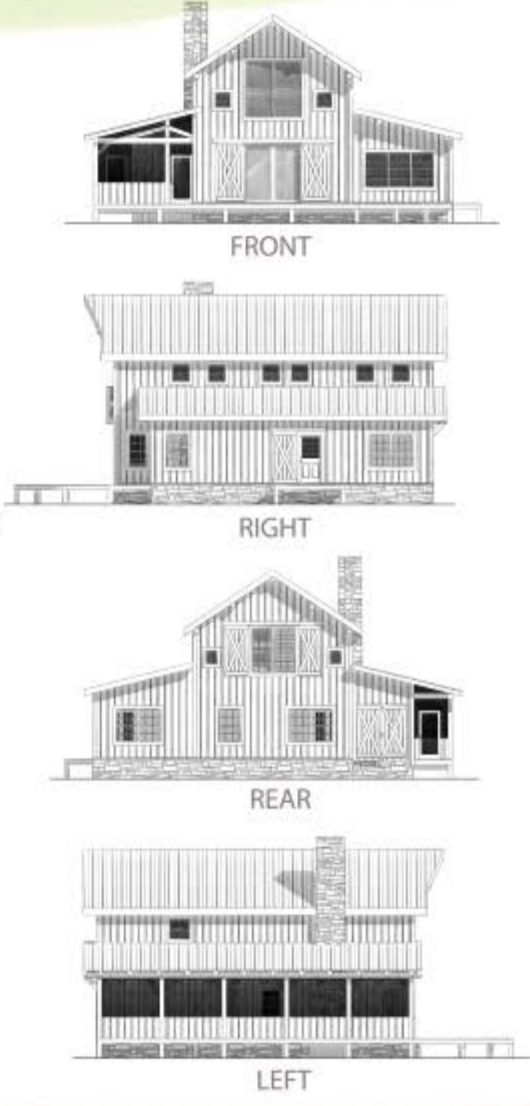

The Green River Farm

natural element homes

The Modern Farmhouse Collection

1-800-970-2224

Square Footage:

Heated:
1517 First Floor
364 Upper Floor

Plan Info:

Bedrooms **2**
 Baths **2**
 Half Baths **0**

Total: **1881**

Unheated:
1260 Porches/Decks
0 Garage

Plan customization is included with your home plan purchase. Why not make it PERFECT?

natural element homes

Copyrighted Home Plan: this home plan and images are protected by United States and international copyright Law and may not be duplicated, reproduced, modified, and/or distributed, in whole or in part, without the express written consent of Natural Element Homes.