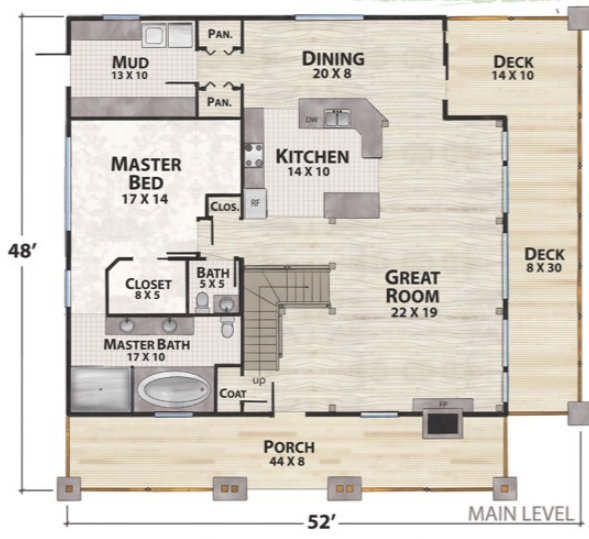

The Honeymoon Hideaway

natural element homes

The Modern Farmhouse Collection

1-800-970-2224

Plan Info:
 Bedrooms 3
 Baths 2
 Half Baths 1

Square Footage:
 Heated:
 1,700 First Floor
 894 Upper Floor

Total: 2,594

Unheated:
 690 Porches/Decks
 0 Garage

FRONT

REAR

LEFT

RIGHT

Plan customization is included with your home plan purchase. Why not make it PERFECT?

natural element homes

Copyrighted Home Plan: this home plan and images are protected by United States and international copyright Law and may not be duplicated, reproduced, modified, and/or distributed, in whole or in part, without the express written consent of Natural Element Homes.