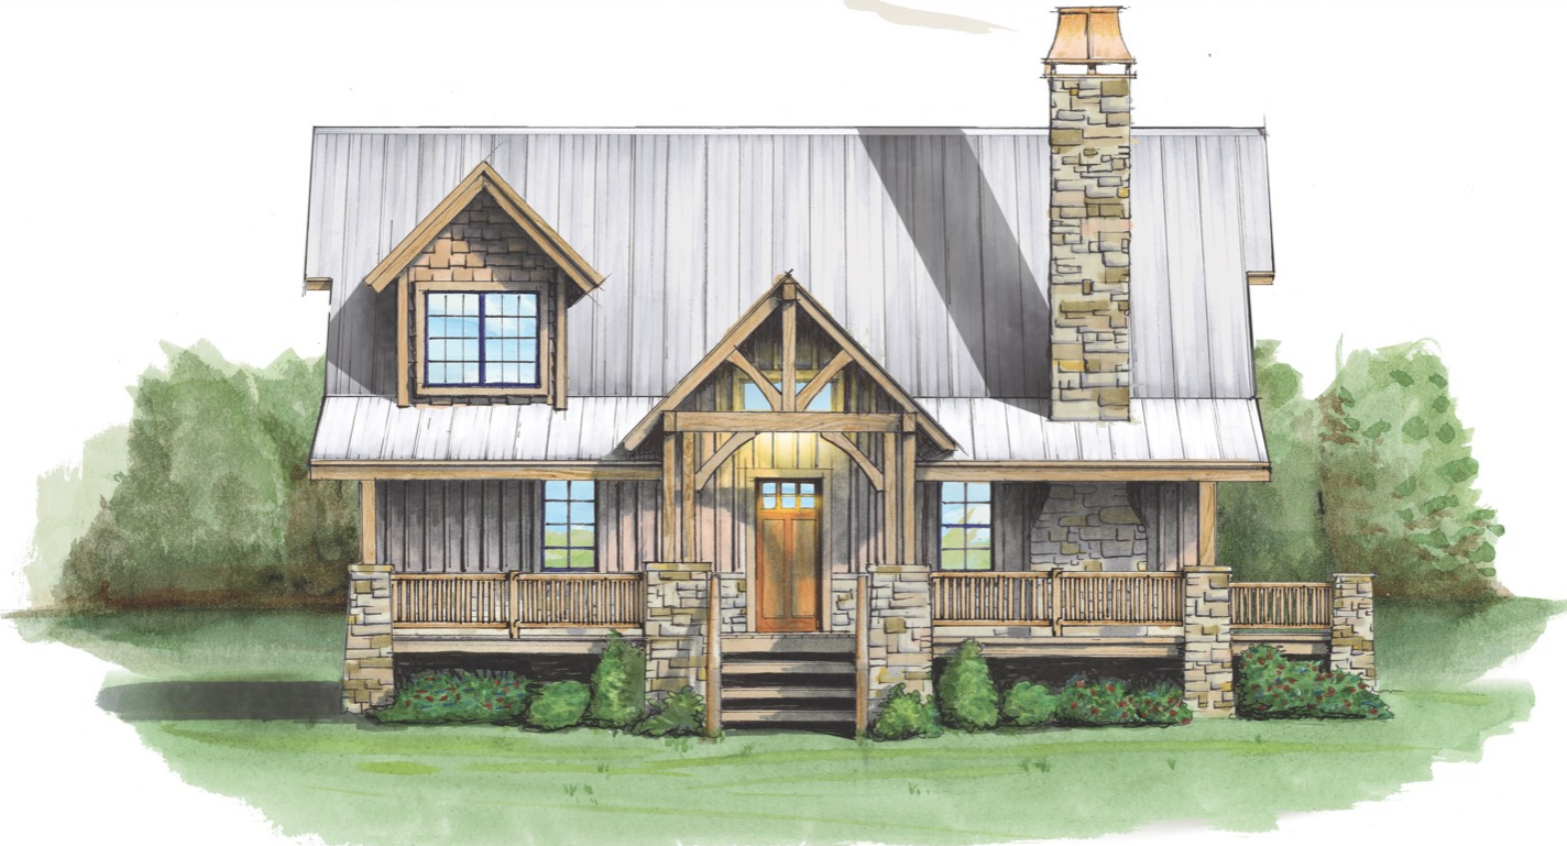

The Honeymoon Hideaway

natural element homes

The Modern Farmhouse Collection

1-800-970-2224

Plan Info:
 Bedrooms 3
 Baths 2
 Half Baths 1

Square Footage:
 Heated:
 1,700 First Floor
 894 Upper Floor

Total: 2,594

Unheated:
 690 Porches/Decks
 0 Garage

FRONT

REAR

LEFT

RIGHT

Plan customization is included with your home plan purchase. Why not make it PERFECT?

natural element homes

Copyrighted Home Plan: this home plan and images are protected by United States and international copyright Law and may not be duplicated, reproduced, modified, and/or distributed, in whole or in part, without the express written consent of Natural Element Homes.