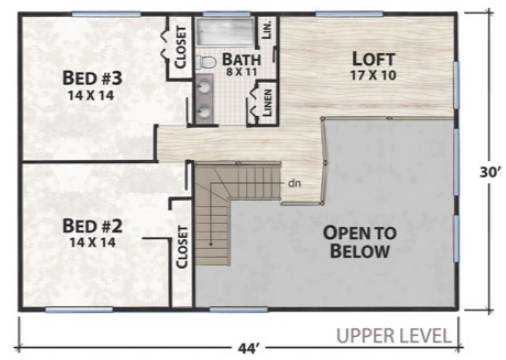

The Honeymoon Hideaway

natural element homes

The Modern Farmhouse Collection

1-800-970-2224

Plan Info:
 Bedrooms 3
 Baths 2
 Half Baths 1

Square Footage:
 Heated:
 1,700 First Floor
 894 Upper Floor

Total: 2,594

Unheated:
 690 Porches/Decks
 0 Garage

FRONT

REAR

LEFT

RIGHT

Plan customization is included with your home plan purchase. Why not make it PERFECT?

natural element homes

Copyrighted Home Plan: this home plan and images are protected by United States and international copyright Law and may not be duplicated, reproduced, modified, and/or distributed, in whole or in part, without the express written consent of Natural Element Homes.