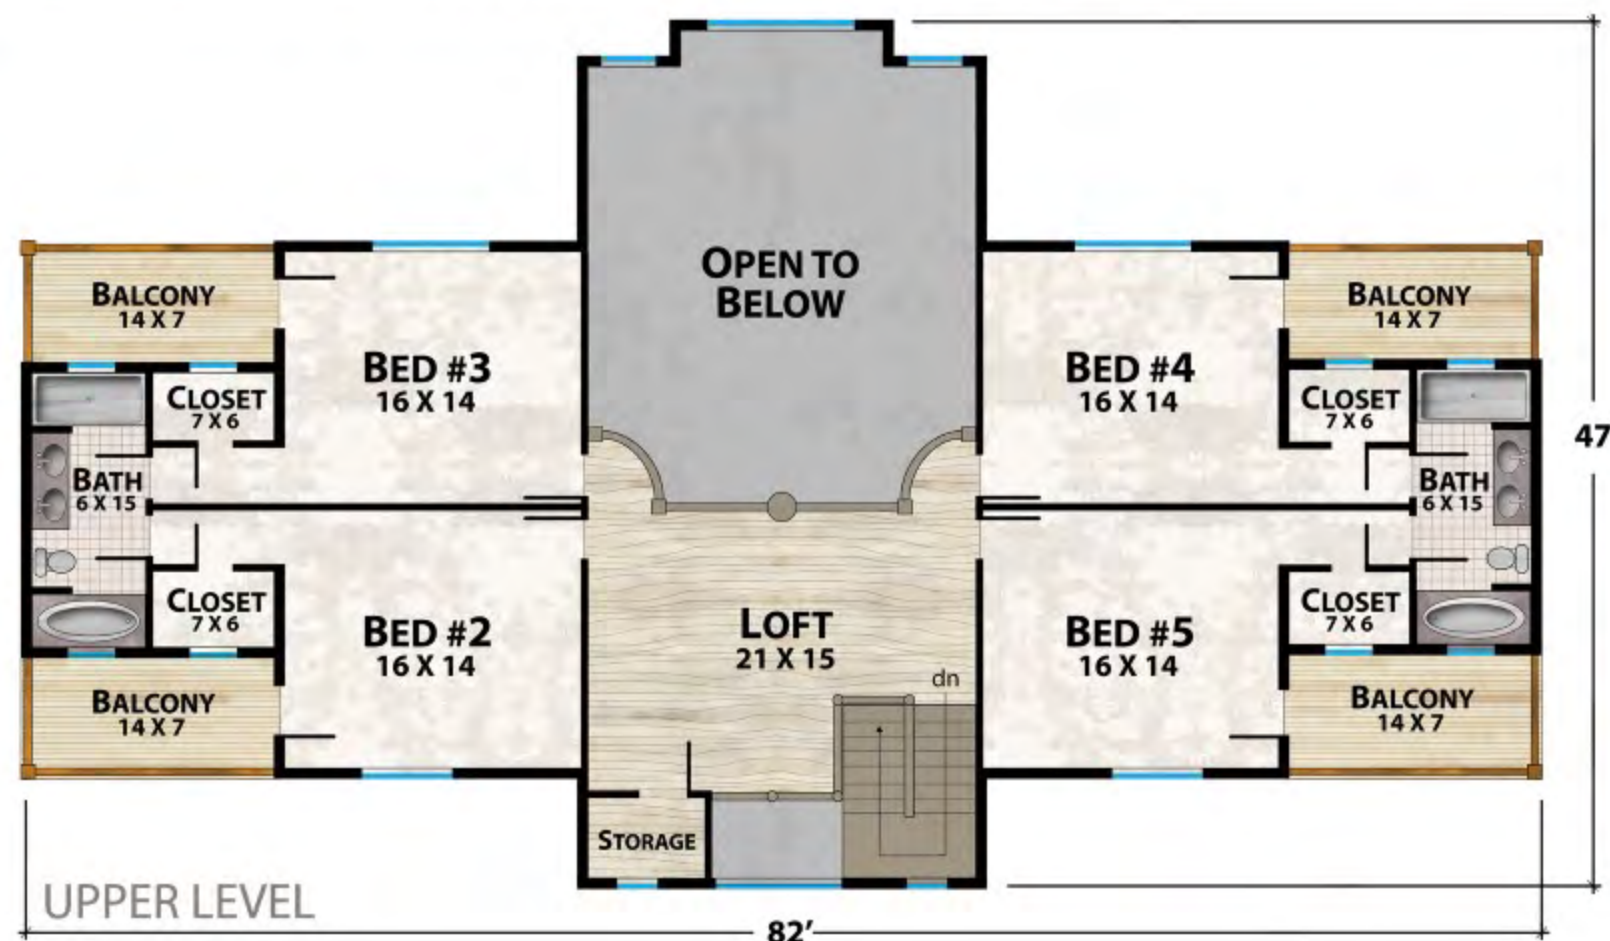

# The Kokannee

*natural element homes*

The MossCreek Collection

1-800-970-2224

Main Level - 2,545 Square Feet

Upper Level - 1,677 Square Feet

4,222 Total Square Footage

5 Bedrooms - 3 1/2 Baths

1,947 Square Feet of Outdoor Living

Plan customization is included with your home plan purchase. Why not make it PERFECT?

*natural element homes*

Copyrighted Home Plan: this home plan and images are protected by United States and international copyright Law and may not be duplicated, reproduced, modified, and/or distributed, in whole or in part, without the express written consent of Natural Element Homes.