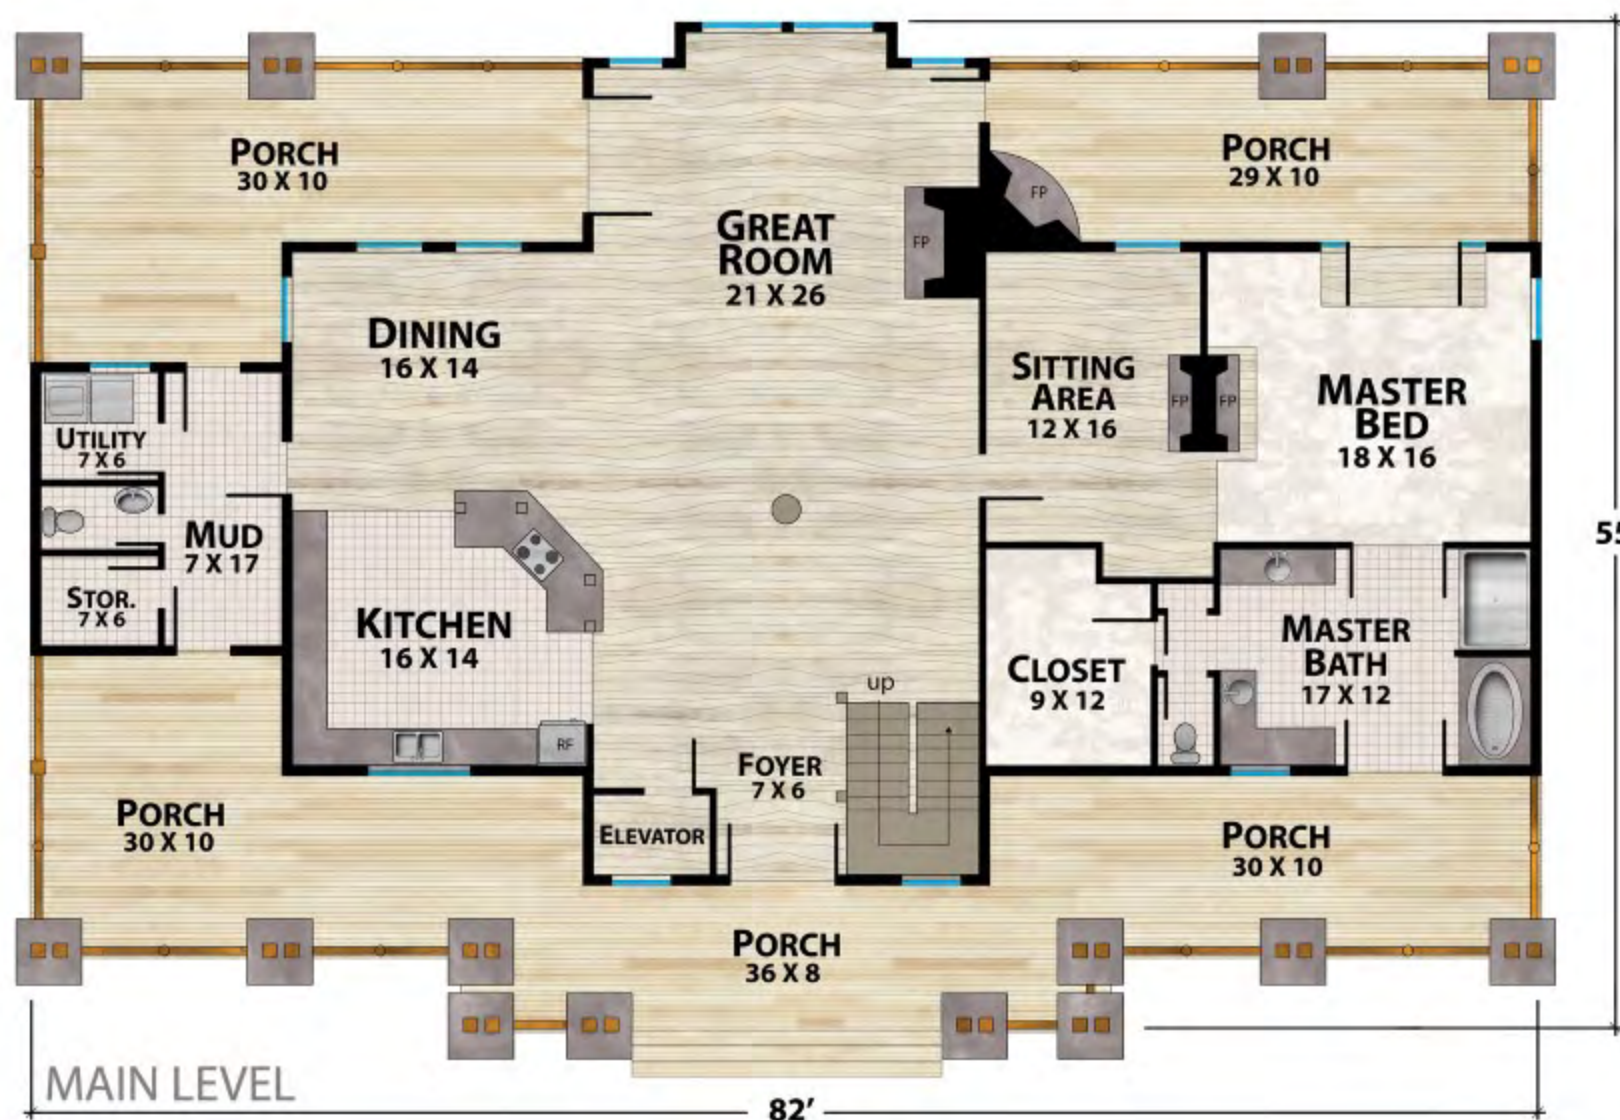

# The Kokannee

*natural element homes*

The MossCreek Collection

1-800-970-2224

Main Level - 2,545 Square Feet

Upper Level - 1,677 Square Feet

4,222 Total Square Footage

5 Bedrooms - 3 1/2 Baths

1,947 Square Feet of Outdoor Living

Plan customization is included with your home plan purchase. Why not make it PERFECT?

*natural element homes*

Copyrighted Home Plan: this home plan and images are protected by United States and international copyright Law and may not be duplicated, reproduced, modified, and/or distributed, in whole or in part, without the express written consent of Natural Element Homes.