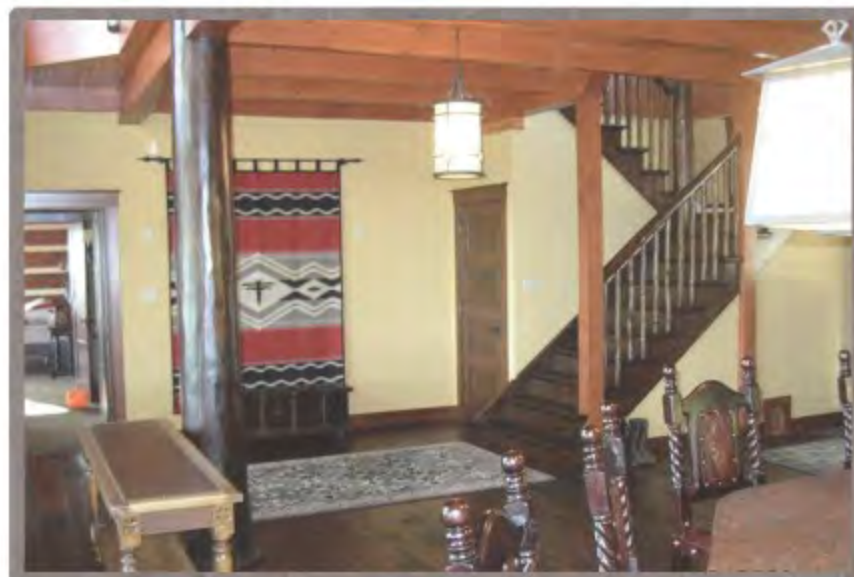

# The Kokannee

*natural element homes*

The MossCreek Collection

1-800-970-2224

Main Level - 2,545 Square Feet

Upper Level - 1,677 Square Feet

4,222 Total Square Footage

5 Bedrooms - 3 1/2 Baths

1,947 Square Feet of Outdoor Living

Plan customization is included with your home plan purchase. Why not make it PERFECT?

*natural element homes*

Copyrighted Home Plan: this home plan and images are protected by United States and international copyright Law and may not be duplicated, reproduced, modified, and/or distributed, in whole or in part, without the express written consent of Natural Element Homes.