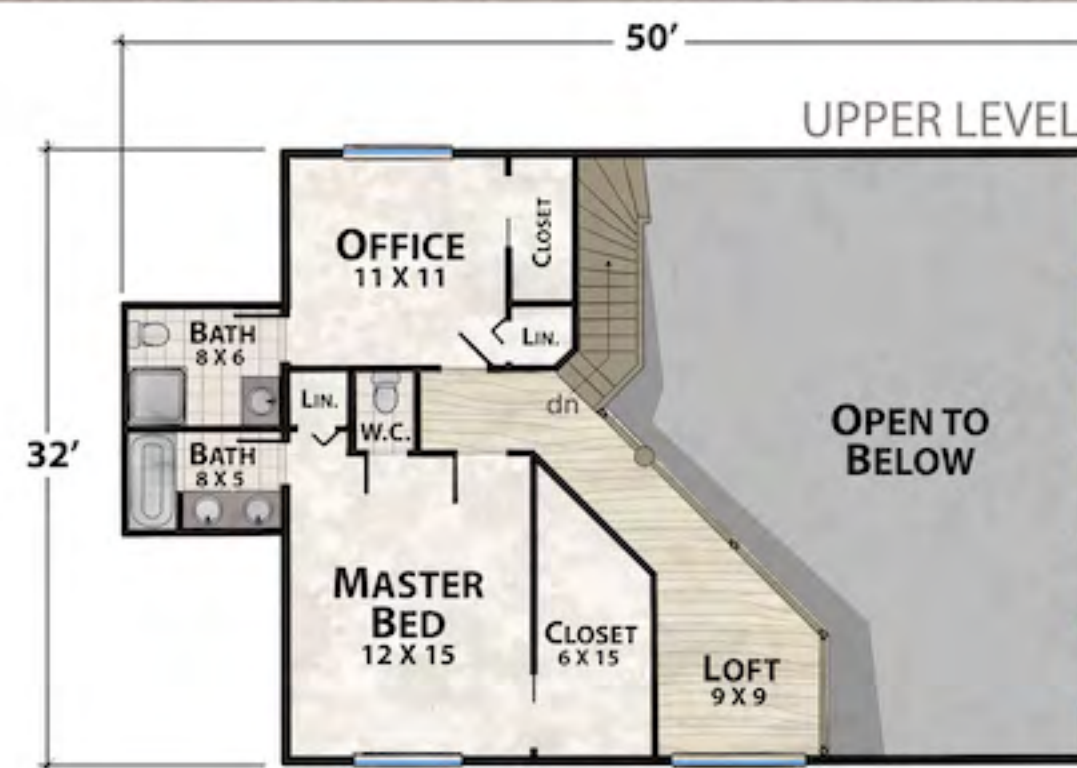

# The Lake Cascade Lodge

*natural element homes*

The Classic Plans Collection

1-800-970-2224

Main Level - 1,337 Square Feet  
2 Beds - 3 1/2 Baths

Upper Level - 626 Square Feet  
809 Square Feet of Outdoor Living

1,936 Total Square Footage  
1,576 Square Foot Garage

Plan customization is included with your home plan purchase. Why not make it PERFECT?

*natural element homes*

Copyrighted Home Plan: this home plan and images are protected by United States and international copyright Law and may not be duplicated, reproduced, modified, and/or distributed, in whole or in part, without the express written consent of Natural Element Homes.