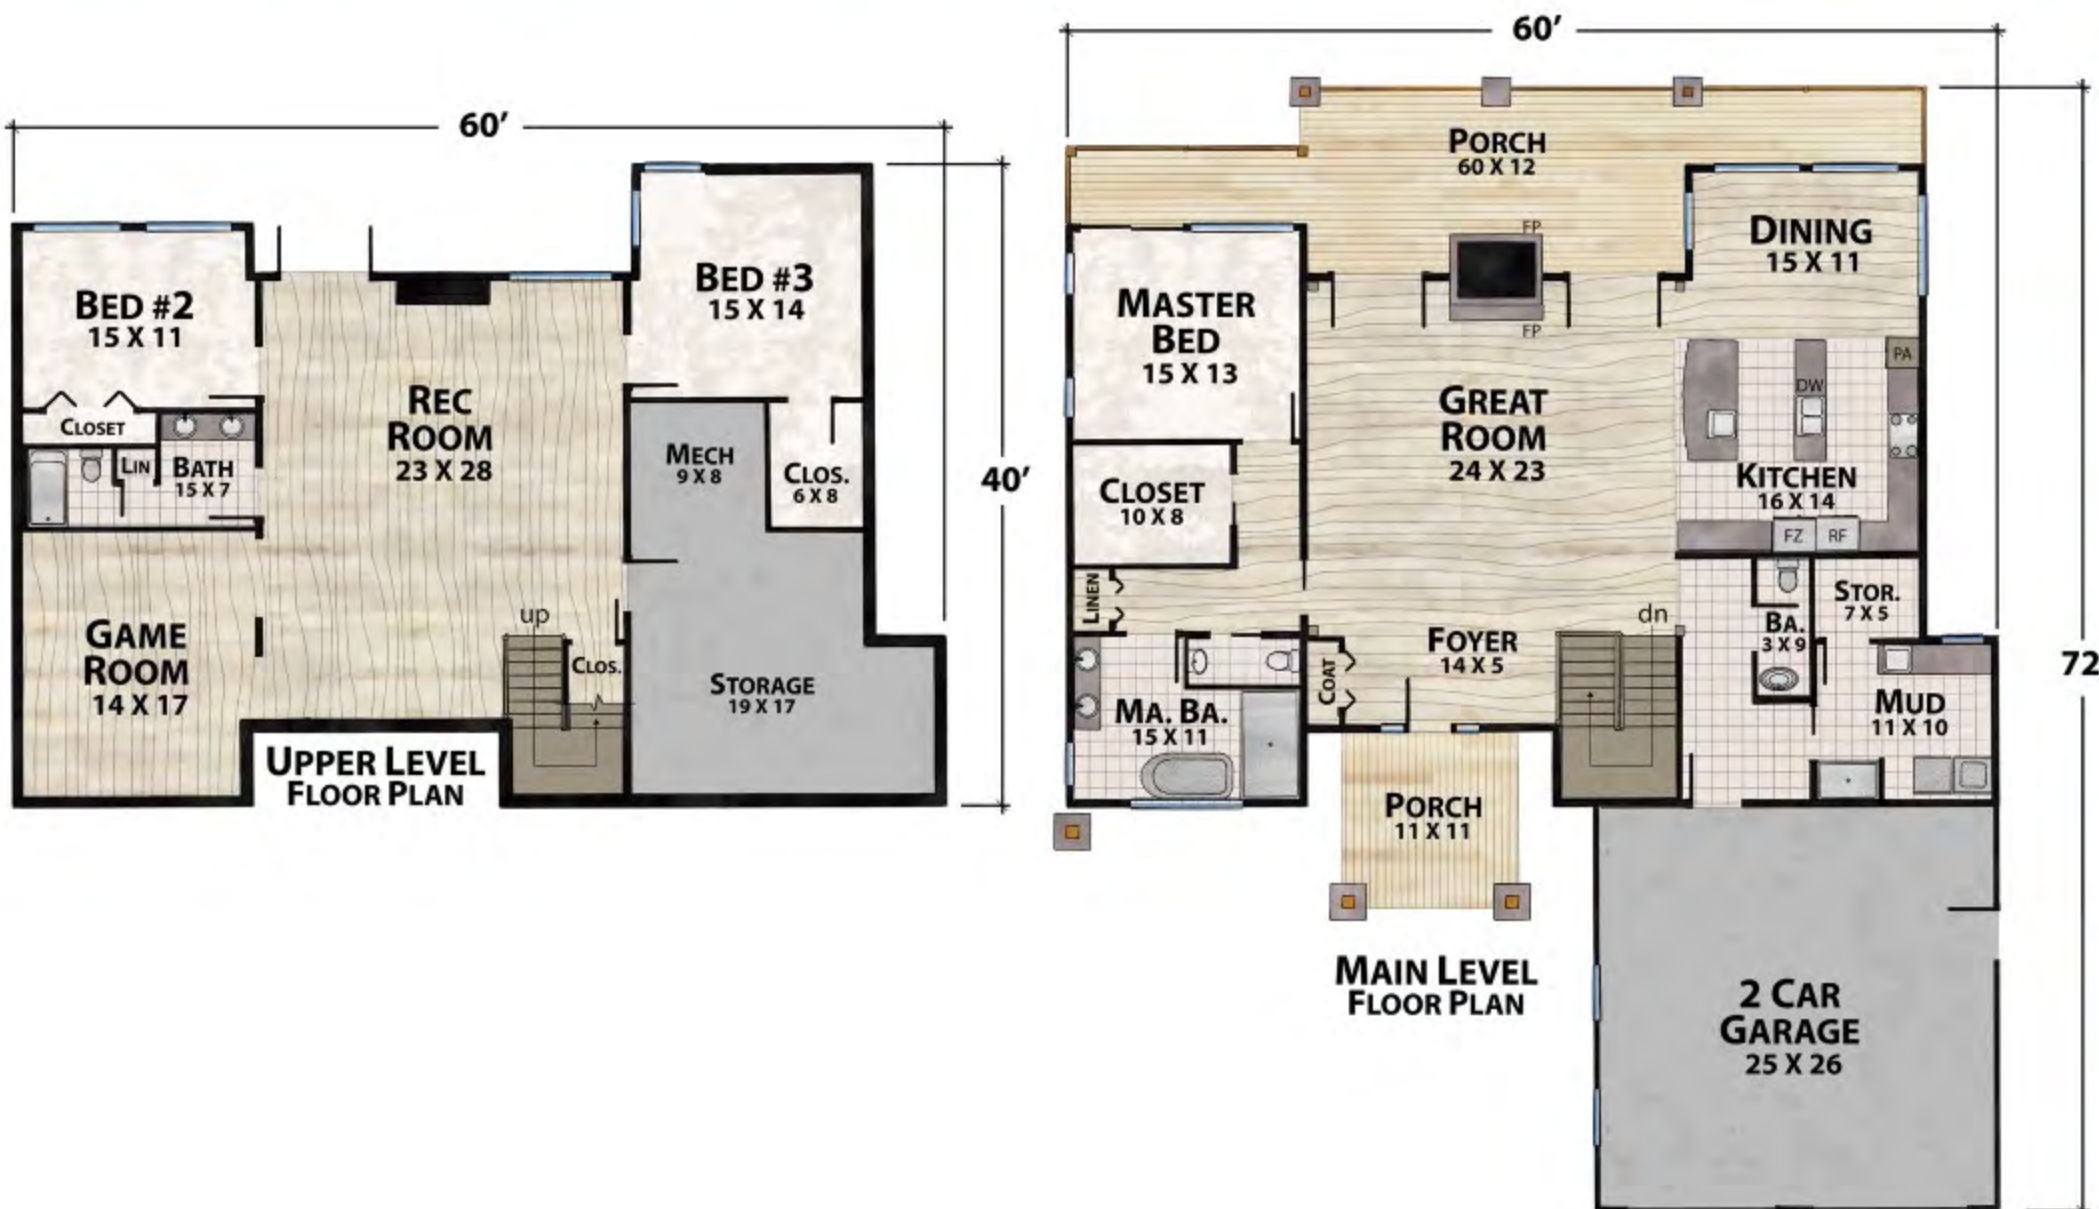

The Lake Mills Retreat

natural element homes

The Classic Plans Collection

1-800-970-2224

Main Level - 2,032 Square Feet
2 Bedrooms - 2 Baths - 1 Half Bath

Lower Level - 2,032 Square Feet
577 Square Feet Outdoor Living

650 Square Foot 2 Car Garage
2,032 Square Feet Optional Basement

Plan customization is included with your home plan purchase. Why not make it PERFECT?

natural element homes

Copyrighted Home Plan: this home plan and images are protected by United States and international copyright Law and may not be duplicated, reproduced, modified, and/or distributed, in whole or in part, without the express written consent of Natural Element Homes.