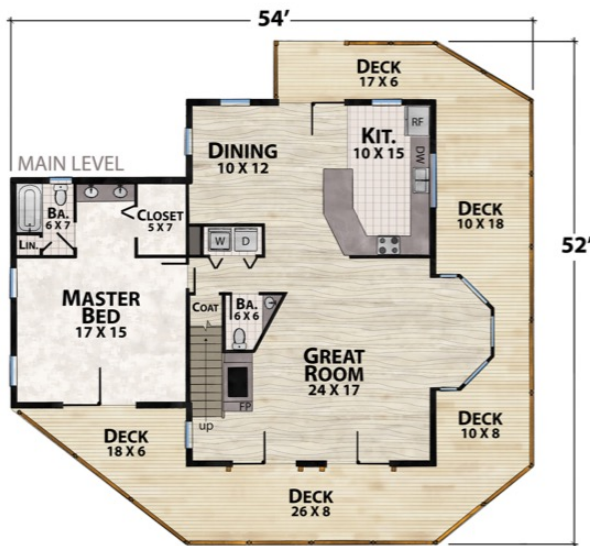

# The Lakeside Retreat

*natural element homes*

The Classic Plans Collection

1-800-970-2224

Main Level - 1,450 Square Feet  
3 Bedrooms - 2 1/2 Baths

Upper Level - 982 Square Feet  
820 Square Feet of Outdoor Living

2,432 Total Square Footage

FRONT

RIGHT

REAR

LEFT

Plan customization is included with your home plan purchase. Why not make it PERFECT?

*natural element homes*

Copyrighted Home Plan: this home plan and images are protected by United States and international copyright Law and may not be duplicated, reproduced, modified, and/or distributed, in whole or in part, without the express written consent of Natural Element Homes.