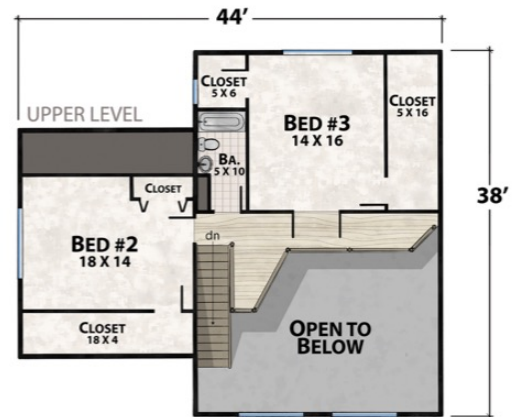

# The Lakeside Retreat

*natural element homes*

The Classic Plans Collection

1-800-970-2224

Main Level - 1,450 Square Feet  
3 Bedrooms - 2 1/2 Baths

Upper Level - 982 Square Feet  
820 Square Feet of Outdoor Living

2,432 Total Square Footage

FRONT

RIGHT

REAR

LEFT

Plan customization is included with your home plan purchase. Why not make it PERFECT?

*natural element homes*

Copyrighted Home Plan: this home plan and images are protected by United States and international copyright Law and may not be duplicated, reproduced, modified, and/or distributed, in whole or in part, without the express written consent of Natural Element Homes.