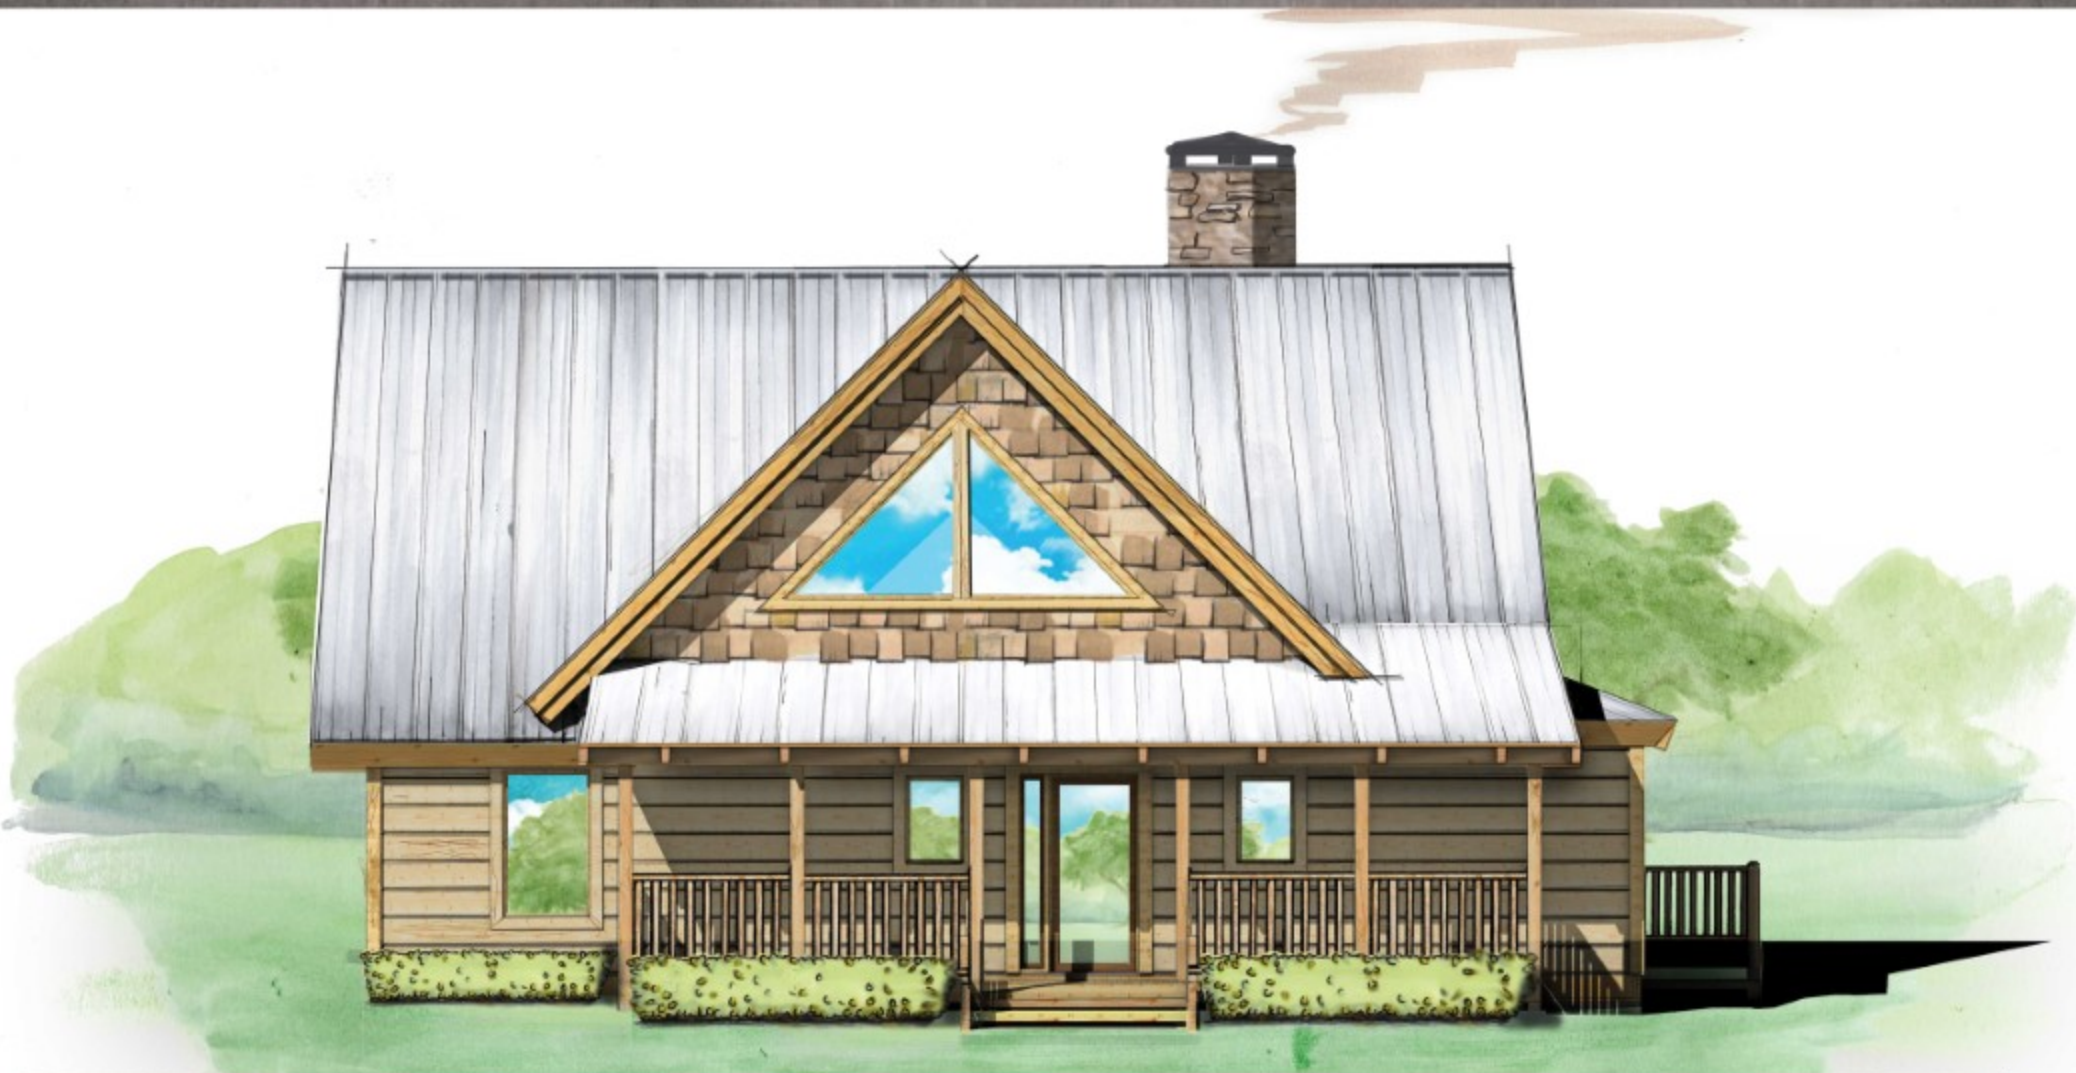

The Little Cricket Cabin

natural element homes

The Classic Plans Collection

1-800-970-2224

Main Level - 1,299 Square Feet

Upper Level - 418 Square Feet

1,717 Total Square Footage

2 Bedrooms - 2 Baths

551 Square Feet of Outdoor Living

FRONT

RIGHT

REAR

LEFT

Plan customization is included with your home plan purchase. Why not make it PERFECT?

natural element homes

Copyrighted Home Plan: this home plan and images are protected by United States and international copyright Law and may not be duplicated, reproduced, modified, and/or distributed, in whole or in part, without the express written consent of Natural Element Homes.