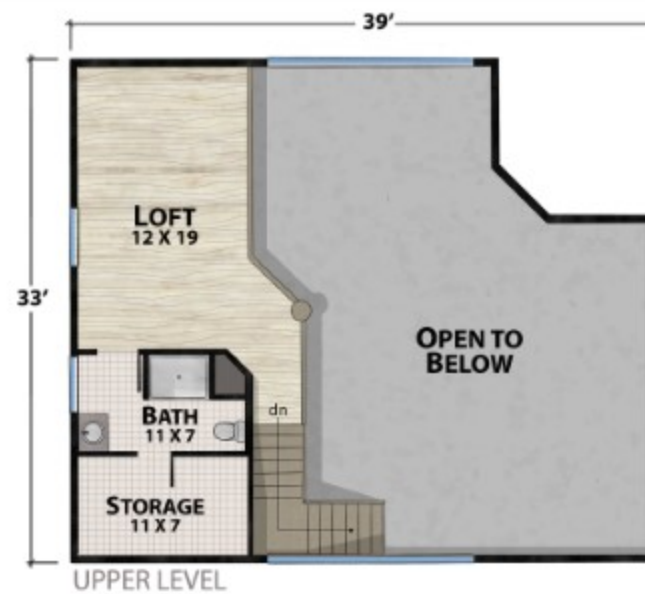

The Little Cricket Cabin

natural element homes

The Classic Plans Collection

1-800-970-2224

Main Level - 1,299 Square Feet

Upper Level - 418 Square Feet

1,717 Total Square Footage

2 Bedrooms - 2 Baths

551 Square Feet of Outdoor Living

FRONT

RIGHT

REAR

LEFT

Plan customization is included with your home plan purchase. Why not make it PERFECT?

natural element homes

Copyrighted Home Plan: this home plan and images are protected by United States and international copyright Law and may not be duplicated, reproduced, modified, and/or distributed, in whole or in part, without the express written consent of Natural Element Homes.