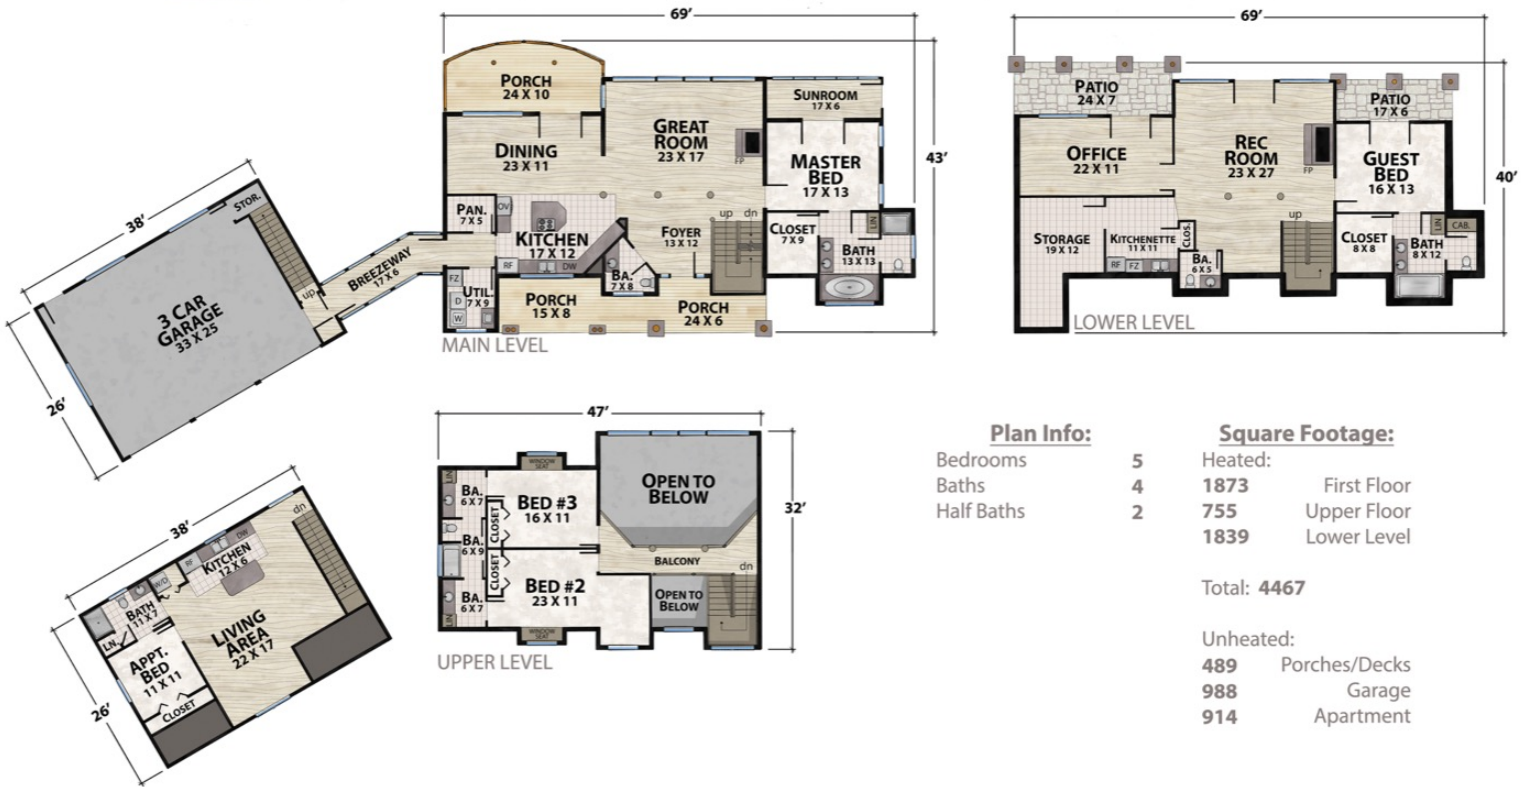

The Live Oak Lodge

natural element homes

The Modern Mountain Collection

1-800-970-2224

Plan Info:		Square Footage:	
Bedrooms	5	Heated:	
Baths	4	1873	First Floor
Half Baths	2	755	Upper Floor
		1839	Lower Level
Total: 4467			
Unheated:			
	489	Porches/Decks	
	988	Garage	
	914	Apartment	

FRONT

RIGHT

REAR

LEFT

Plan customization is included with your home plan purchase. Why not make it PERFECT?

natural element homes

Copyrighted Home Plan: this home plan and images are protected by United States and international copyright Law and may not be duplicated, reproduced, modified, and/or distributed, in whole or in part, without the express written consent of Natural Element Homes.