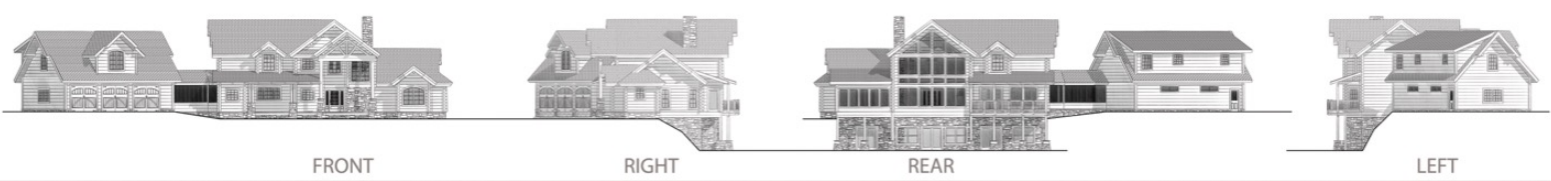

The Live Oak Lodge

natural element homes

The Modern Mountain Collection

1-800-970-2224

Plan Info:		Square Footage:	
Bedrooms	5	Heated:	
Baths	4	1873	First Floor
Half Baths	2	755	Upper Floor
		1839	Lower Level
Total: 4467			
Unheated:			
	489	Porches/Decks	
	988	Garage	
	914	Apartment	

FRONT

RIGHT

REAR

LEFT

Plan customization is included with your home plan purchase. Why not make it PERFECT?

natural element homes

Copyrighted Home Plan: this home plan and images are protected by United States and international copyright Law and may not be duplicated, reproduced, modified, and/or distributed, in whole or in part, without the express written consent of Natural Element Homes.