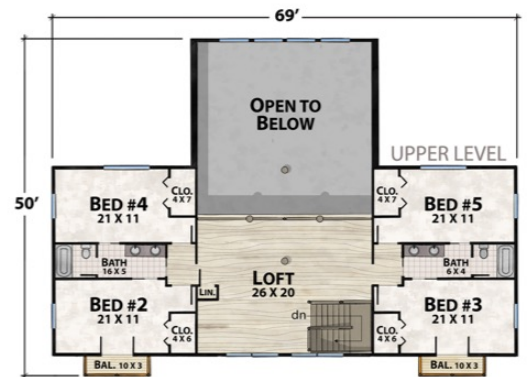

The Lucky Lady Lodge

natural element homes

The Drawing Board Collection

1-800-970-2224

Plan Info:

Bedrooms 5
Baths 3
Half Baths 1

Square Footage:

Heated: 2562 First Floor
1688 Upper Floor

Total: 4250
Unheated:

2256 Porches/Decks
0 Garage

FRONT

RIGHT

REAR

LEFT

Plan customization is included with your home plan purchase. Why not make it PERFECT?

natural element homes