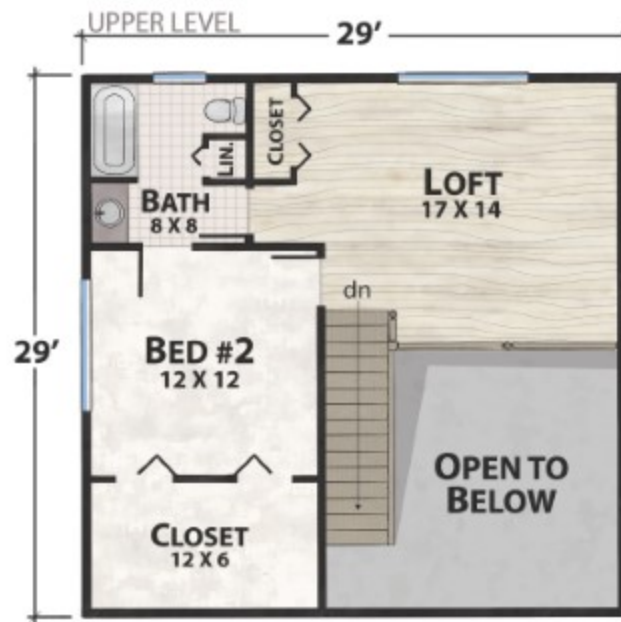

The Moody Patooty

The Comfy Cabins Collection

1-800-970-2224

natural element homes

Plan Info:

Bedrooms 2
Baths 2

Square Footage:

Heated:
822 First Floor
581 Upper Floor

Total: 1,403

Unheated:
462 Porches/Decks
0 Garage

Plan customization is included with your home plan purchase. Why not make it PERFECT?

natural element homes

Copyrighted Home Plan: this home plan and images are protected by United States and international copyright Law and may not be duplicated, reproduced, modified, and/or distributed, in whole or in part, without the express written consent of Natural Element Homes.