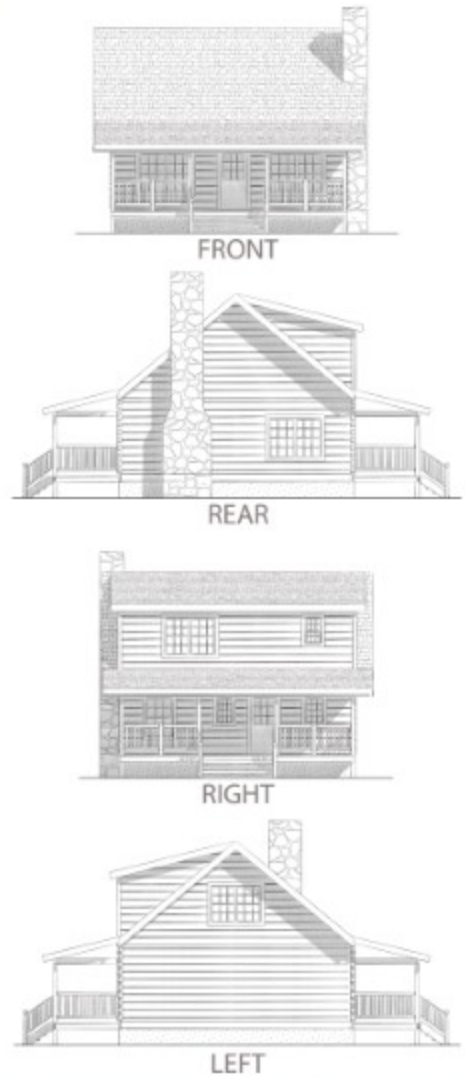

The Moody Patooty

The Comfy Cabins Collection

1-800-970-2224

natural element homes

Plan Info:

Bedrooms 2
Baths 2

Square Footage:

Heated:
822 First Floor
581 Upper Floor

Total: 1,403

Unheated:
462 Porches/Decks
0 Garage

Plan customization is included with your home plan purchase. Why not make it PERFECT?

natural element homes

Copyrighted Home Plan: this home plan and images are protected by United States and international copyright Law and may not be duplicated, reproduced, modified, and/or distributed, in whole or in part, without the express written consent of Natural Element Homes.