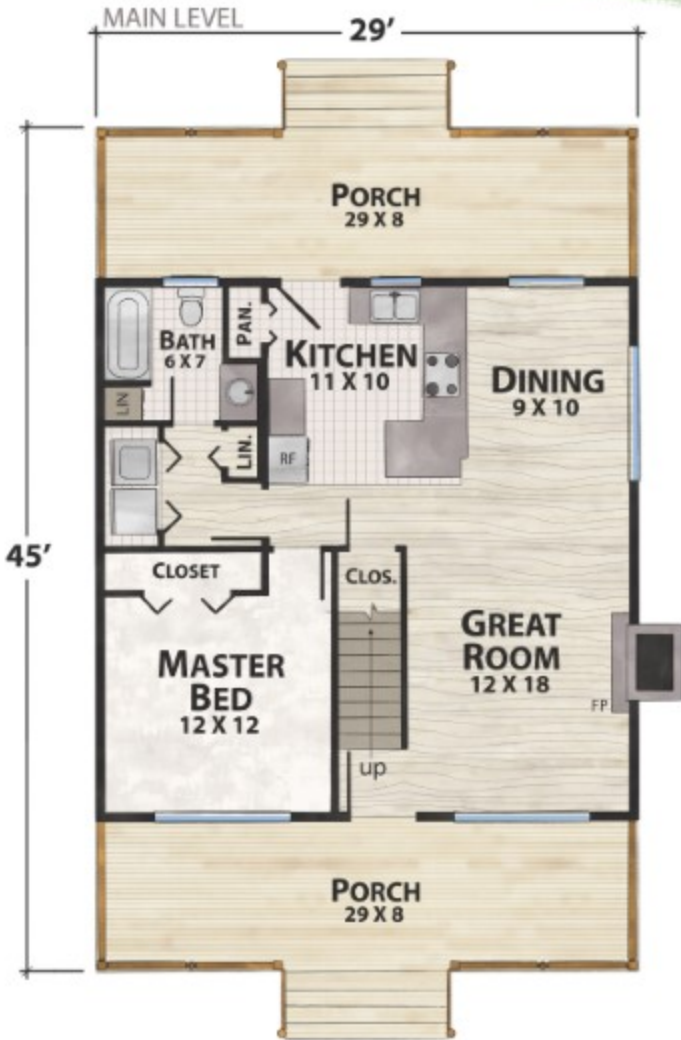

The Moody Patooty

The Comfy Cabins Collection

1-800-970-2224

natural element homes

Plan Info:

Bedrooms 2
Baths 2

Square Footage:

Heated:
822 First Floor
581 Upper Floor

Total: 1,403

Unheated:
462 Porches/Decks
0 Garage

Plan customization is included with your home plan purchase. Why not make it PERFECT?

natural element homes

Copyrighted Home Plan: this home plan and images are protected by United States and international copyright Law and may not be duplicated, reproduced, modified, and/or distributed, in whole or in part, without the express written consent of Natural Element Homes.