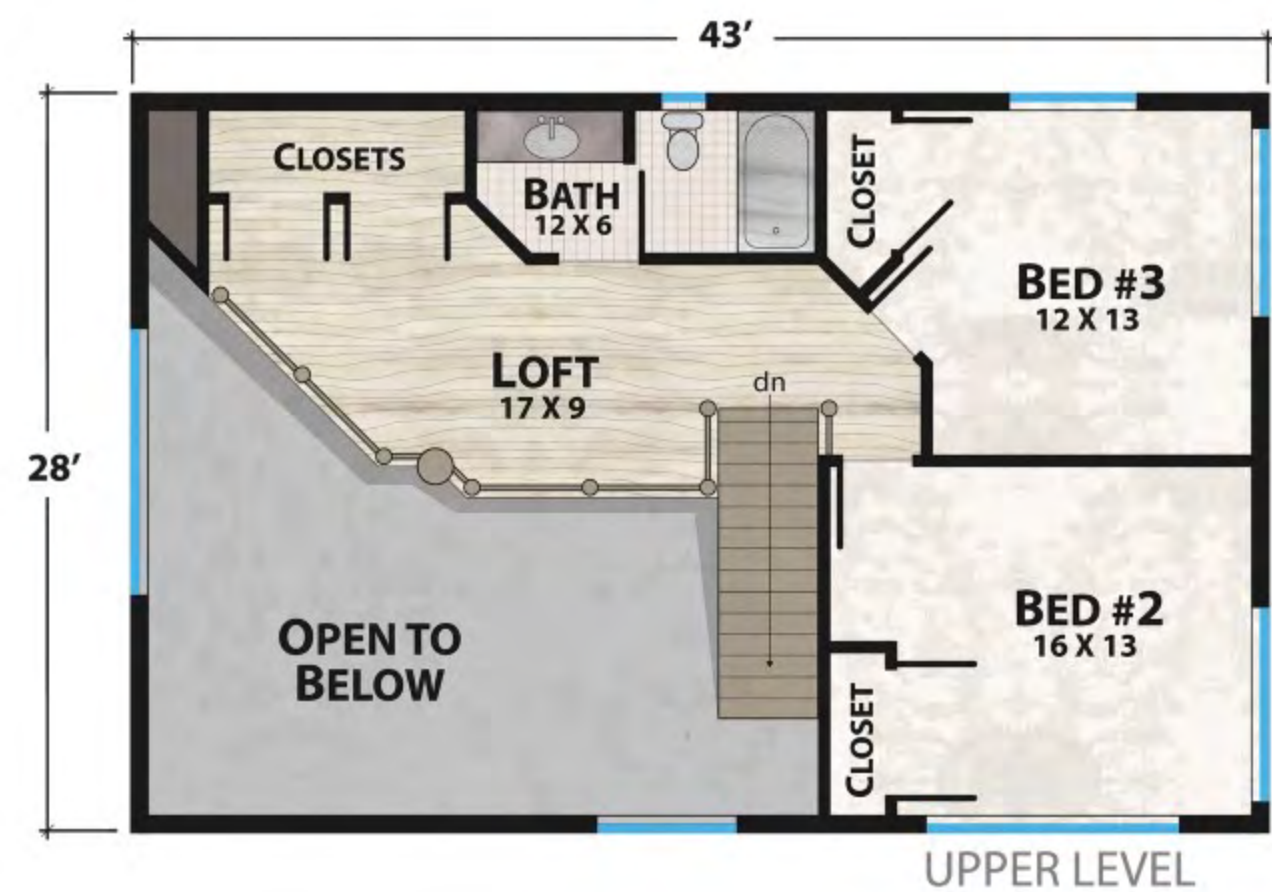

The Mountain View Lodge 2

natural element homes

The Classic Plans Collection

1-800-970-2224

Main Level - 1,181 Square Feet Upper Level - 763 Square Feet 1,944 Total Square Footage
 2 1/2 Baths - 3 Bedrooms Master Suite on Main Level Over 750 Square Feet of Outdoor Living Space