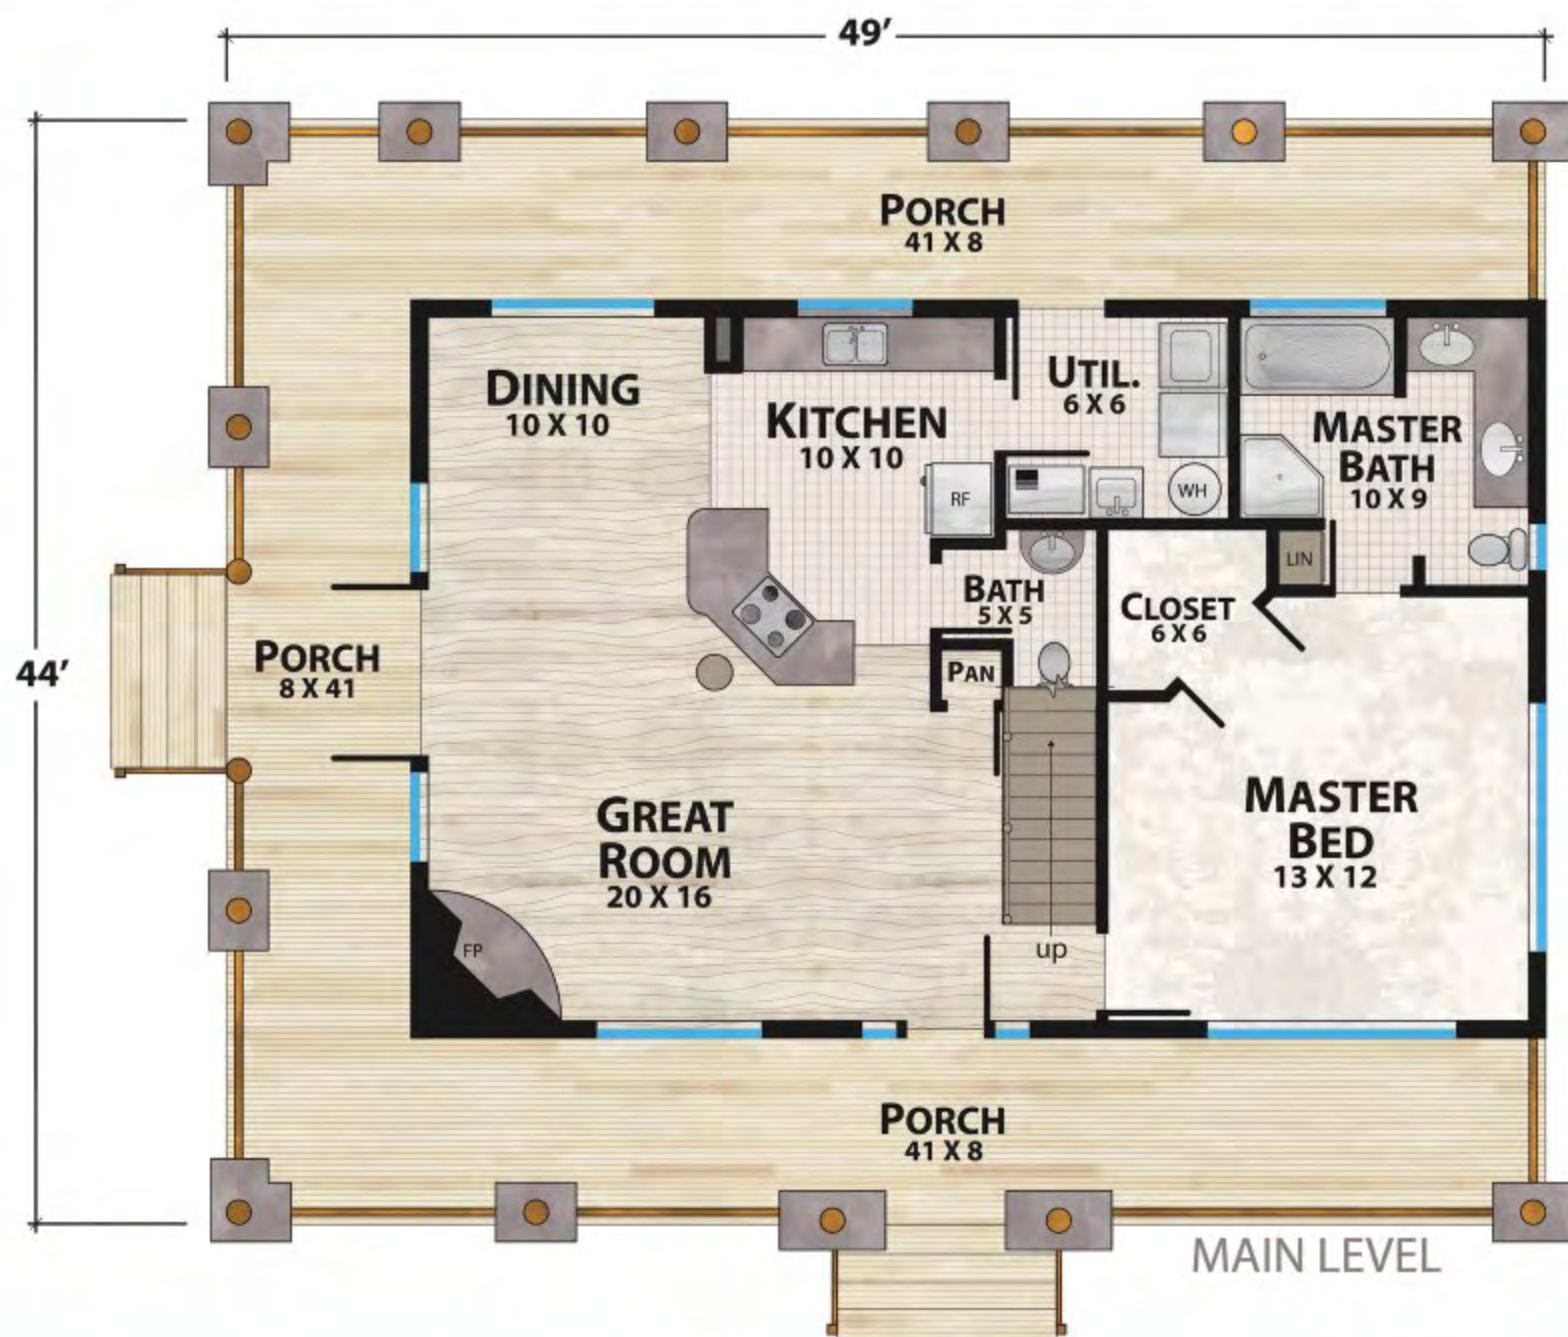

The Mountain View Lodge 2

natural element homes

The Classic Plans Collection

1-800-970-2224

Main Level - 1,181 Square Feet Upper Level - 763 Square Feet 1,944 Total Square Footage
 2 1/2 Baths - 3 Bedrooms Master Suite on Main Level Over 750 Square Feet of Outdoor Living Space