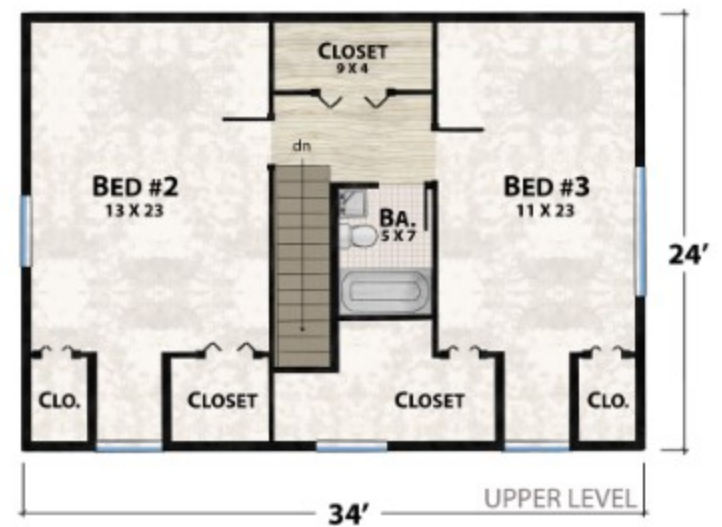

The Oak Ridge

natural element homes

The ClassicPlans Collection

1-800-970-2224

Plan Info:

Bedrooms 3
Baths 2
Half Baths 0

Square Footage:

Heated:
797 First Floor
740 Upper Floor

Total: 1537

Unheated:
204 Porches/Decks
0 Garage

FRONT

RIGHT

REAR

LEFT

Plan customization is included with your home plan purchase. Why not make it PERFECT?

natural element homes