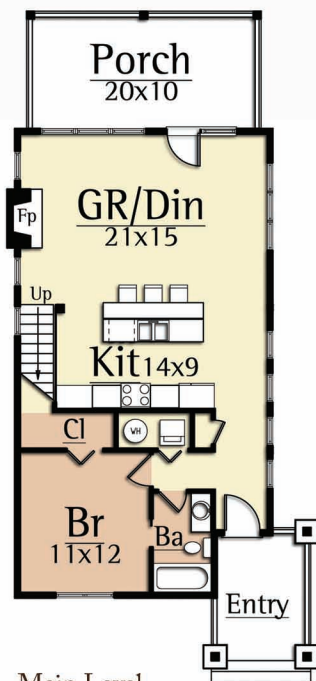

More than just a home, the Outfitter is the perfect rustic retreat for family and friends. The Outfitter features 2 bedrooms and 2 baths. A MossCreek Carriage House can easily be added as a detached garage. A large vaulted Great Rm with exposed timbers and an open Kitchen complete a dramatic interior. Exterior timber, stone, board and batten, and shingle detailing complete the feel of this perfect rustic getaway.

OUTFITTER
1,283 total square feet

Main Level
854 square feet

Upper Level
429 square feet

Copyright 2012 MossCreek

www.MossCreek.net • 800.737.2166