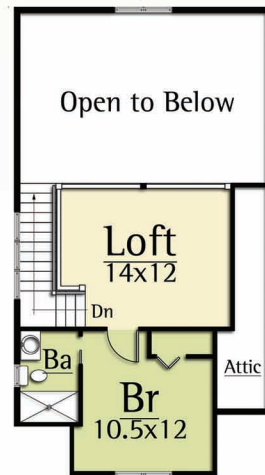

More than just a home, the Outfitter is the perfect rustic retreat for family and friends. The Outfitter features 2 bedrooms and 2 baths. A MossCreek Carriage House can easily be added as a detached garage. A large vaulted Great Rm with exposed timbers and an open Kitchen complete a dramatic interior. Exterior timber, stone, board and batten, and shingle detailing complete the feel of this perfect rustic getaway.

OUTFITTER
1,283 total square feet

Main Level
854 square feet

Upper Level
429 square feet

Copyright 2012 MossCreek

www.MossCreek.net • 800.737.2166