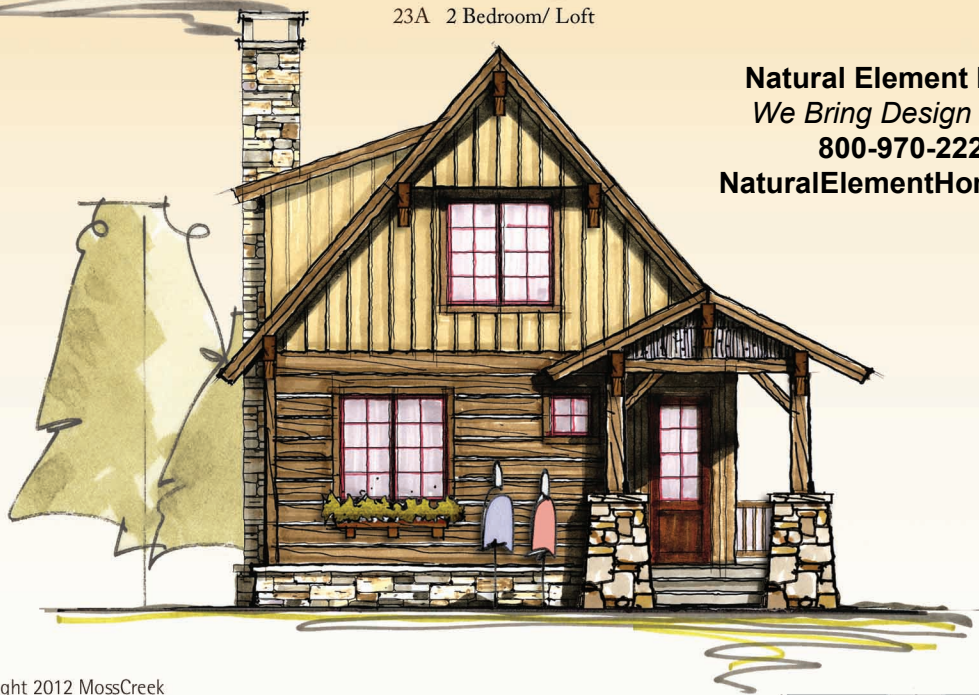

MOSSCREEK

RUSTIC AMERICAN HOME DESIGN

OUTFITTER I

23A 2 Bedroom/ Loft

Natural Element Homes
We Bring Design to Life!
800-970-2224
NaturalElementHomes.com

Copyright 2012 MossCreek
www.MossCreek.net
800.737.2166

More than just a home, the Outfitter is the perfect rustic retreat for family and friends. The Outfitter features 2 bedrooms and 2 baths. A MossCreek Carriage House can easily be added as a detached garage. A large vaulted Great Rm with exposed timbers and an open Kitchen complete a dramatic interior. Exterior timber, stone, board and batten, and shingle detailing complete the feel of this perfect rustic getaway.