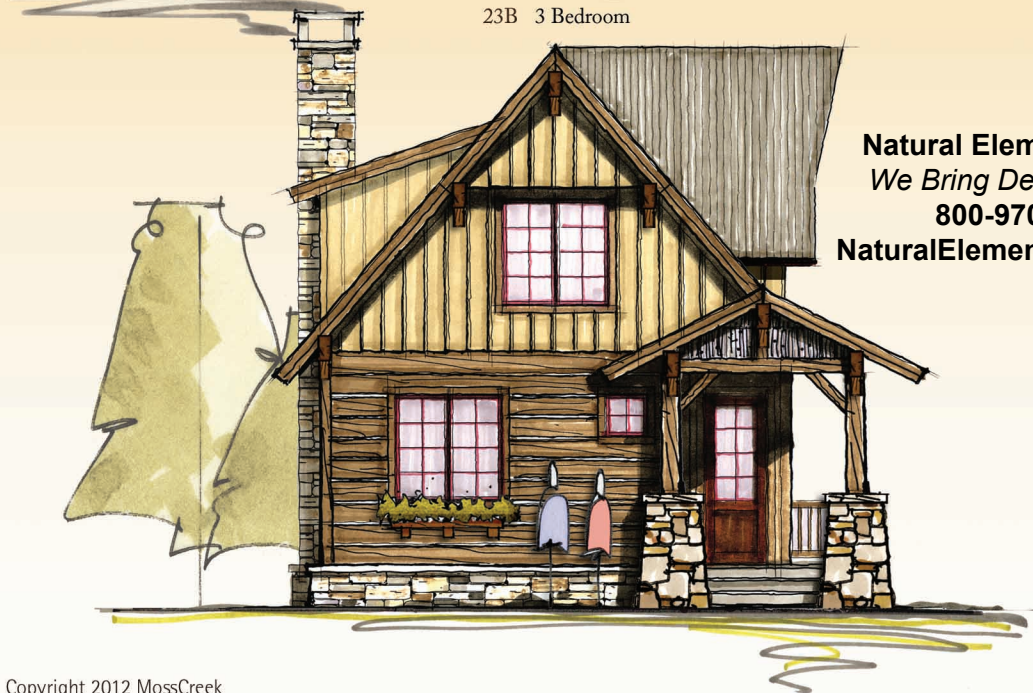

MOSSCREEK

RUSTIC AMERICAN HOME DESIGN

OUTFITTER II

23B 3 Bedroom

Natural Element Homes
We Bring Design to Life!
800-970-2224
NaturalElementHomes.com

Copyright 2012 MossCreek
www.MossCreek.net
800.737.2166

More than just a home, the Outfitter is the perfect rustic retreat for family and friends. The Outfitter features 3 bedrooms and 2 baths. A MossCreek Carriage House can easily be added as a detached garage. A large vaulted Great Rm with exposed timbers and an open Kitchen complete a dramatic interior. Exterior timber, stone, board and batten, and shingle detailing complete the feel of this perfect rustic getaway.