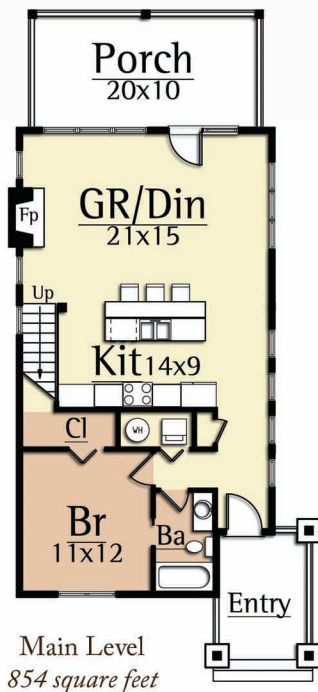

MOSSCREEK

RUSTIC AMERICAN HOME DESIGN

OUTFITTER II

23B 3 Bedroom

Natural Element Homes
We Bring Design to Life!
800-970-2224
NaturalElementHomes.com

Copyright 2012 MossCreek
www.MossCreek.net
800.737.2166

More than just a home, the Outfitter is the perfect rustic retreat for family and friends. The Outfitter features 3 bedrooms and 2 baths. A MossCreek Carriage House can easily be added as a detached garage. A large vaulted Great Rm with exposed timbers and an open Kitchen complete a dramatic interior. Exterior timber, stone, board and batten, and shingle detailing complete the feel of this perfect rustic getaway.

OUTFITTER
1,266 total square feet

Copyright 2012 MossCreek

www.MossCreek.net • 800.737.2166