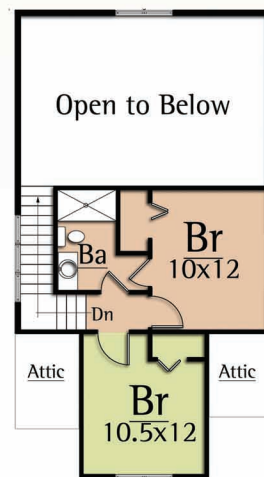

MOSSCREEK

RUSTIC AMERICAN HOME DESIGN

OUTFITTER II

23B 3 Bedroom

Natural Element Homes
We Bring Design to Life!
800-970-2224
NaturalElementHomes.com

Copyright 2012 MossCreek
www.MossCreek.net
800.737.2166

More than just a home, the Outfitter is the perfect rustic retreat for family and friends. The Outfitter features 3 bedrooms and 2 baths. A MossCreek Carriage House can easily be added as a detached garage. A large vaulted Great Rm with exposed timbers and an open Kitchen complete a dramatic interior. Exterior timber, stone, board and batten, and shingle detailing complete the feel of this perfect rustic getaway.

OUTFITTER
1,266 total square feet

Copyright 2012 MossCreek

www.MossCreek.net • 800.737.2166