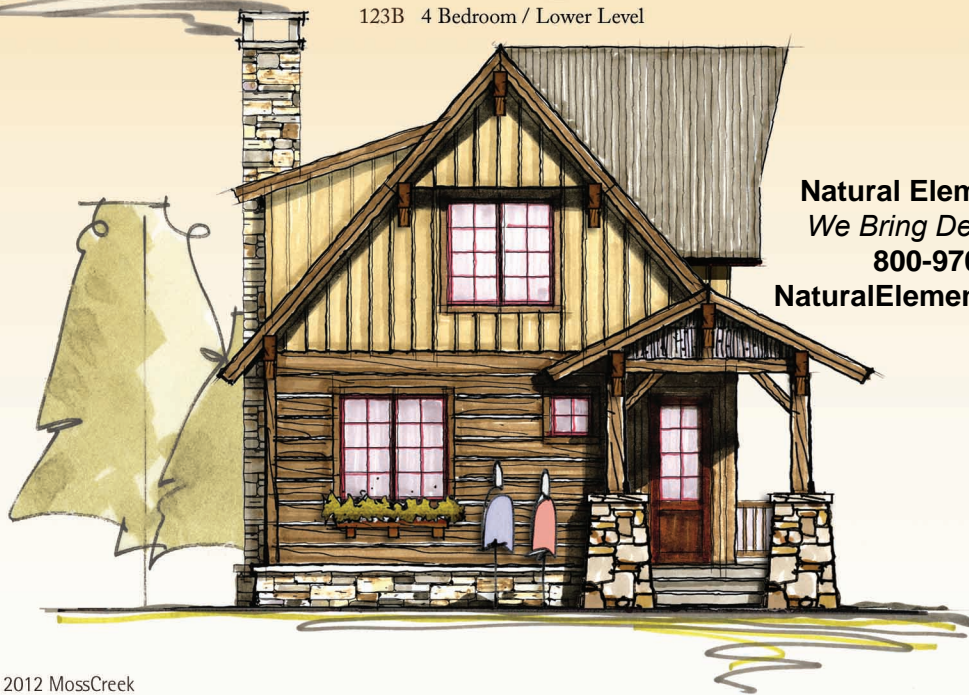

# MOSSCREEK

RUSTIC AMERICAN HOME DESIGN

# OUTFITTER III

123B 4 Bedroom / Lower Level

Natural Element Homes  
 We Bring Design to Life!  
 800-970-2224  
 NaturalElementHomes.com

Copyright 2012 MossCreek  
 www.MossCreek.net  
 800.737.2166

More than just a home, the Outfitter is the perfect rustic retreat for family and friends. The Outfitter features 4 bedrooms and 3 baths. A MossCreek Carriage House can easily be added as a detached garage. A large vaulted Great Rm with exposed timbers and an open Kitchen complete a dramatic interior. Exterior timber, stone, board and batten, and shingle detailing complete the feel of this perfect rustic getaway.