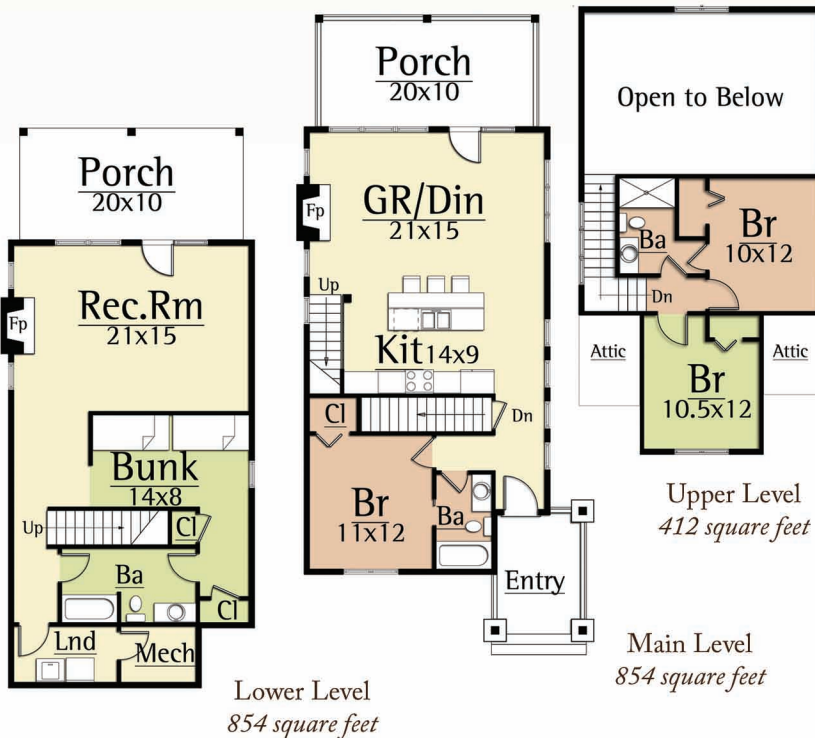

# OUTFITTER III

123B 4 Bedroom / Lower Level

Natural Element Homes  
 We Bring Design to Life!  
 800-970-2224  
 NaturalElementHomes.com

Copyright 2012 MossCreek  
 www.MossCreek.net  
 800.737.2166

More than just a home, the Outfitter is the perfect rustic retreat for family and friends. The Outfitter features 4 bedrooms and 3 baths. A MossCreek Carriage House can easily be added as a detached garage. A large vaulted Great Rm with exposed timbers and an open Kitchen complete a dramatic interior. Exterior timber, stone, board and batten, and shingle detailing complete the feel of this perfect rustic getaway.

**OUTFITTER**  
 2,120 total square feet

Copyright 2012 MossCreek

www.MossCreek.net • 800.737.2166