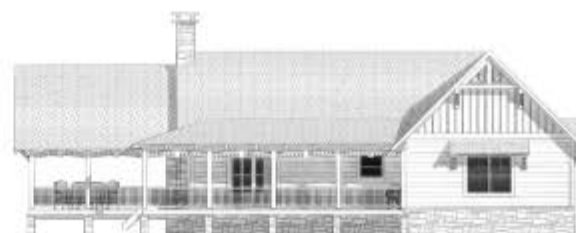

Total: 1641

Unheated:
 958 Porches/Decks
 0 Garage

FRONT

RIGHT

REAR

LEFT

Plan customization is included with your home plan purchase. Why not make it PERFECT?

natural element homes