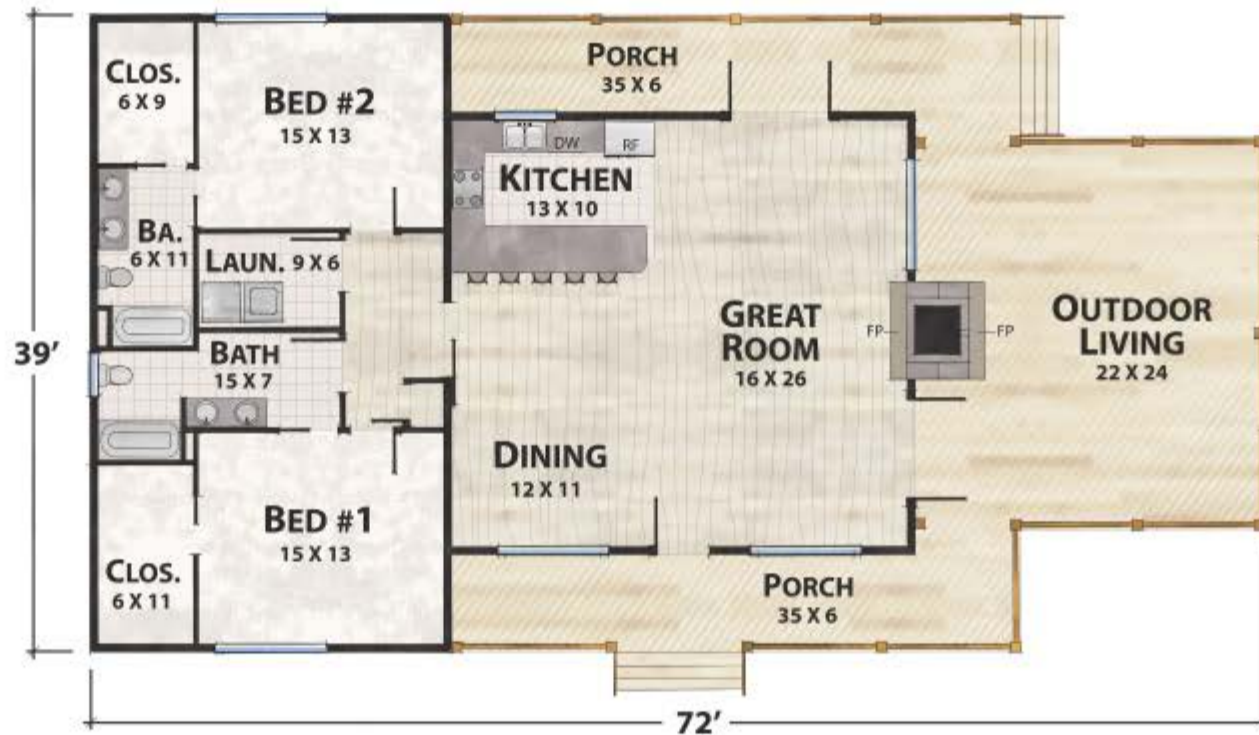

The Pumpkin Patch Farm

natural element homes

The Modern Farmhouse Collection

1-800-970-2224

Plan Info:

Bedrooms 2
 Baths 2
 Half Baths 0

Square Footage:

Heated:
 1641 First Floor
 0 Upper Floor

Total: 1641

Unheated:
 958 Porches/Decks
 0 Garage

FRONT

RIGHT

REAR

LEFT

Plan customization is included with your home plan purchase. Why not make it PERFECT?

natural element homes