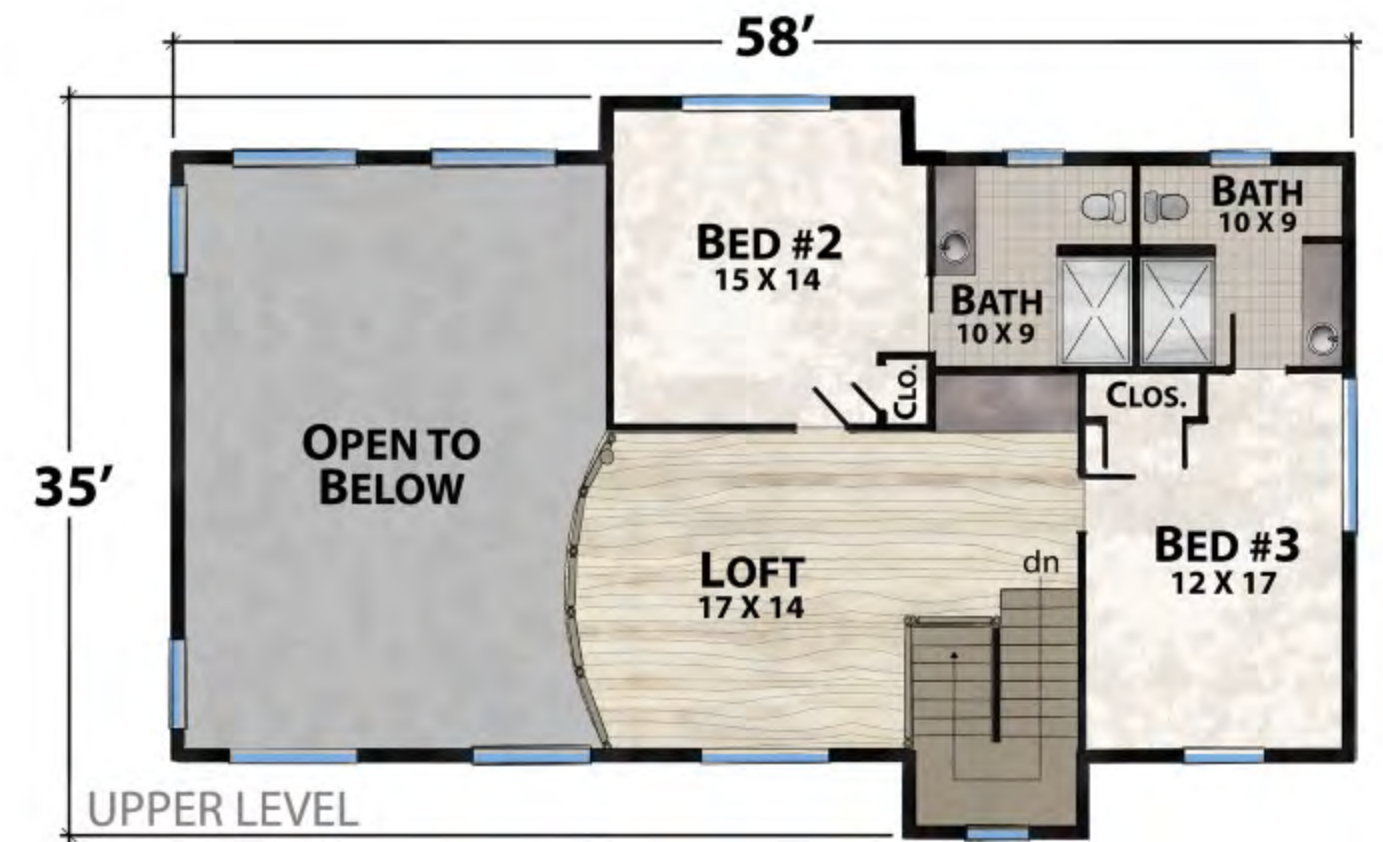

The Raven's Nest Camp

natural element homes

The MossCreek Collection

1-800-970-2224

Main Level - 1,873 Square Feet

3 Bedrooms - 3 1/2 Baths

Upper Level - 959 Square Feet

1,434 Square Feet of Outdoor Living

2,832 Total Square Footage

Plan customization is included with your home plan purchase. Why not make it PERFECT?

natural element homes

Copyrighted Home Plan: this home plan and images are protected by United States and international copyright law and may not be duplicated, reproduced, modified, and/or distributed, in whole or in part, without the express written consent of Natural Element Homes.