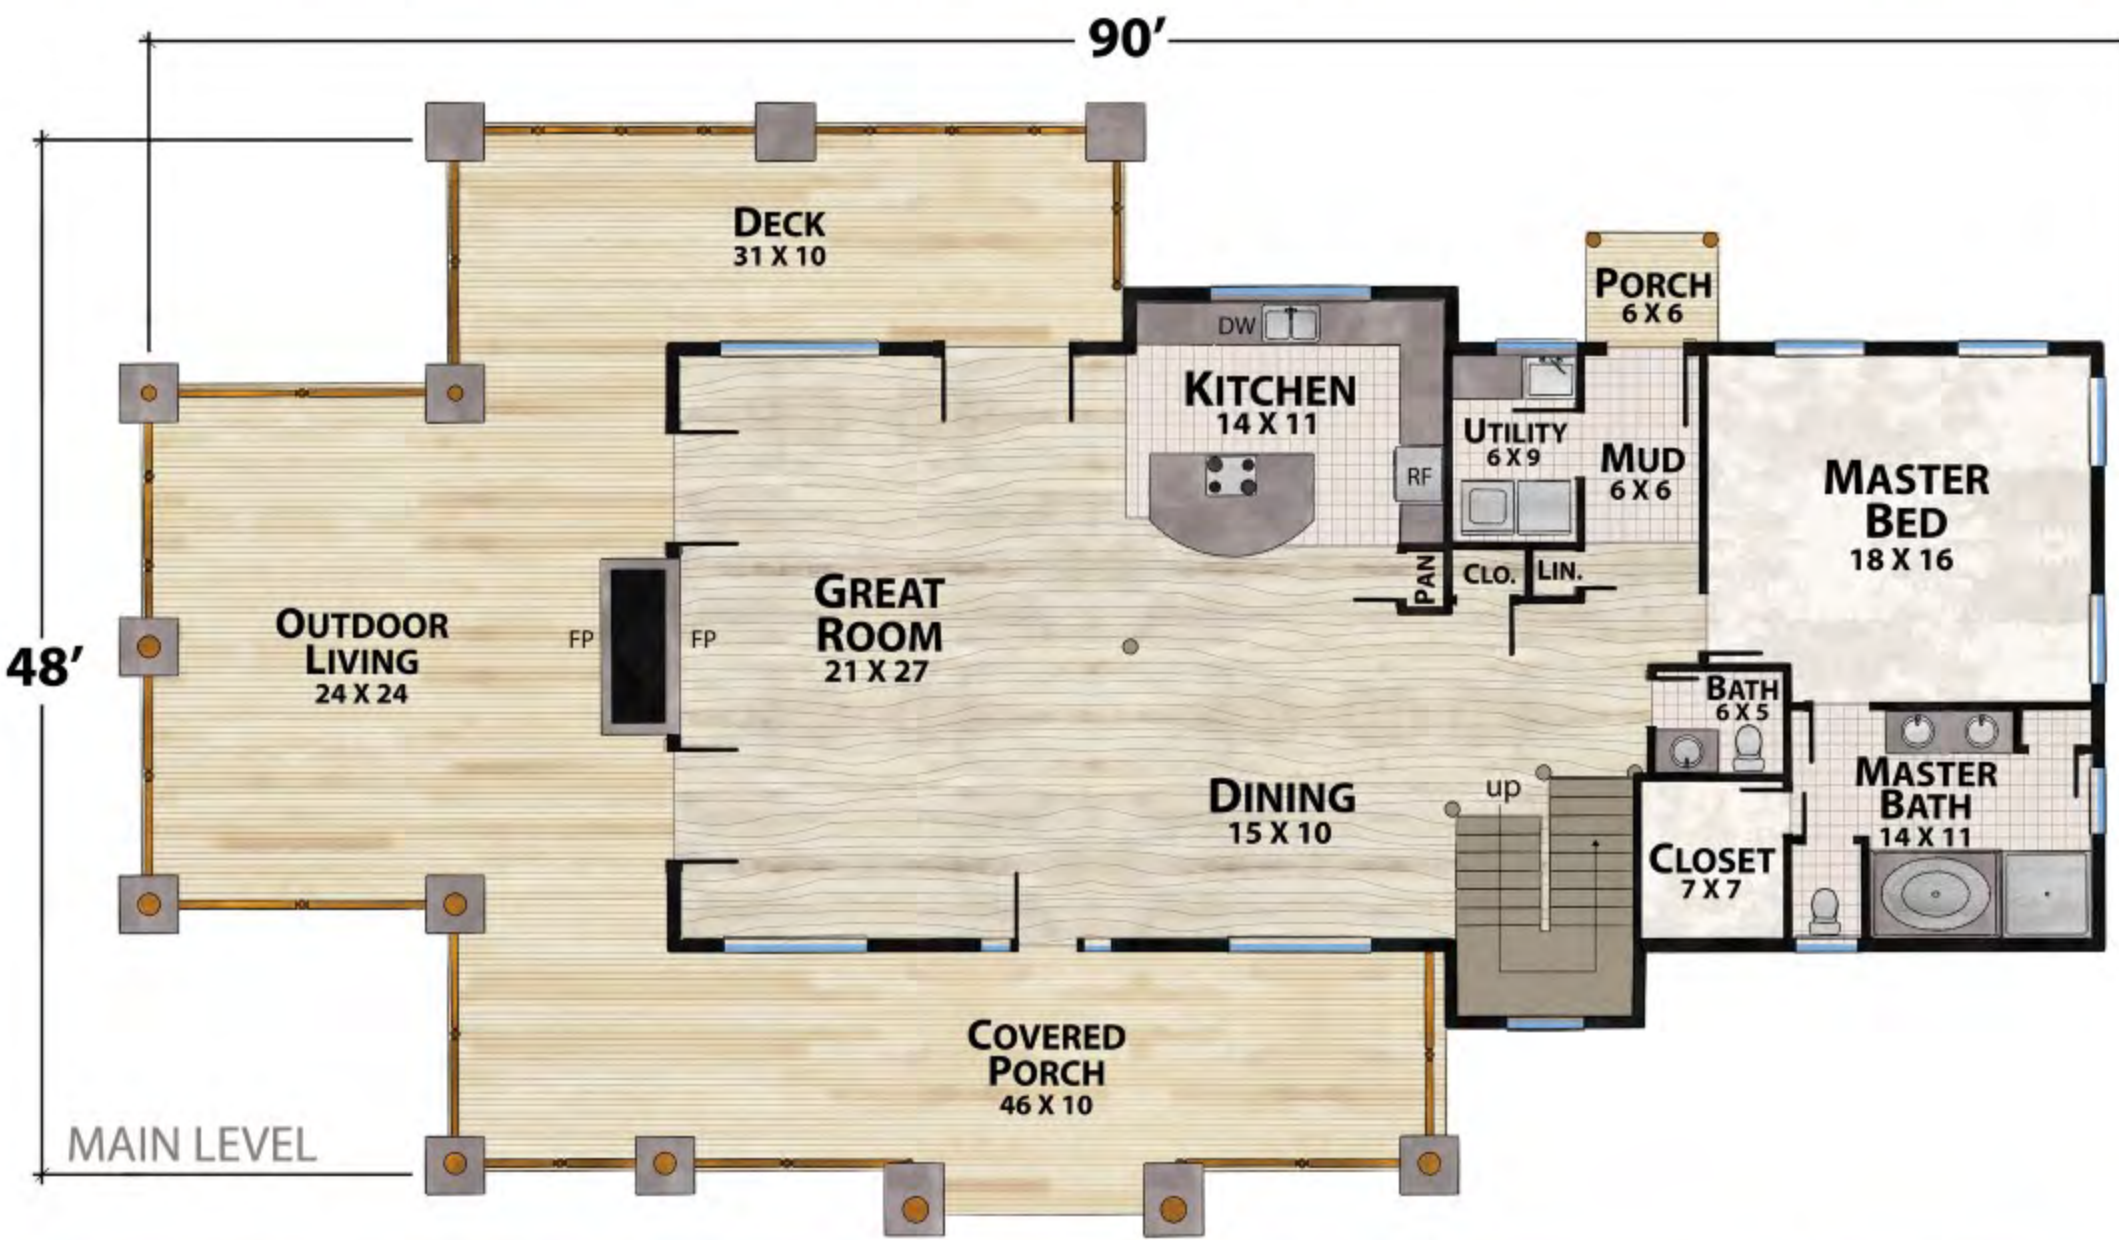

The Raven's Nest Camp

natural element homes

The MossCreek Collection

1-800-970-2224

Main Level - 1,873 Square Feet

3 Bedrooms - 3 1/2 Baths

Upper Level - 959 Square Feet

1,434 Square Feet of Outdoor Living

2,832 Total Square Footage

Plan customization is included with your home plan purchase. Why not make it PERFECT?

natural element homes

Copyrighted Home Plan: this home plan and images are protected by United States and international copyright law and may not be duplicated, reproduced, modified, and/or distributed, in whole or in part, without the express written consent of Natural Element Homes.