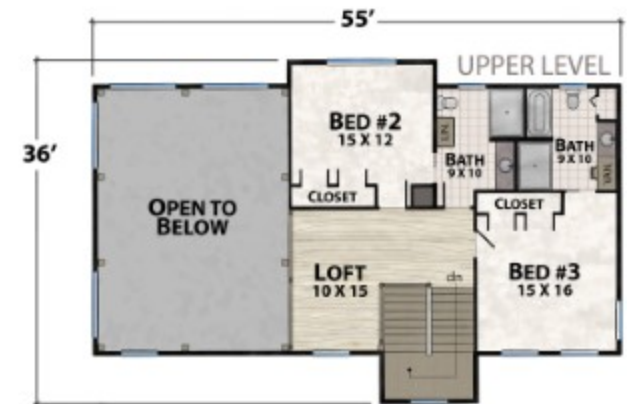

# The Raven's Nest Hideaway

*natural element homes*

The Drawing Board Collection

1-800-970-2224

**Plan Info:**

Bedrooms 3  
 Baths 3  
 Half Baths 1

**Square Footage:**

Heated:  
 2060 First Floor  
 896 Upper Floor

Total: 2956

Unheated:  
 1499 Porches/Decks  
 0 Garage

FRONT

RIGHT

REAR

LEFT

Plan customization is included with your home plan purchase. Why not make it PERFECT?

*natural element homes*