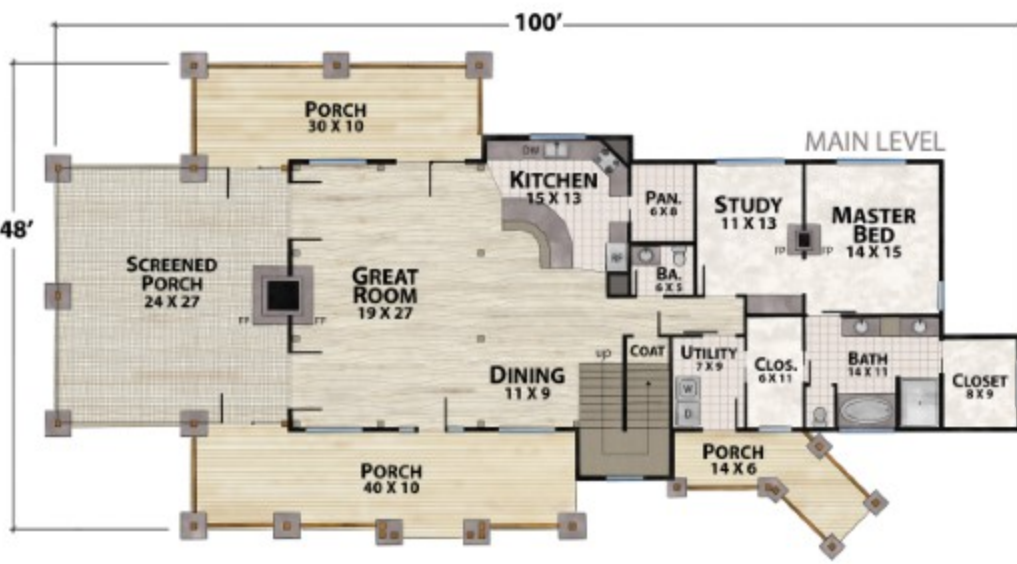

# The Raven's Nest Hideaway

*natural element homes*

The Drawing Board Collection

1-800-970-2224

**Plan Info:**

Bedrooms 3  
 Baths 3  
 Half Baths 1

**Square Footage:**

Heated:  
 2060 First Floor  
 896 Upper Floor

Total: 2956

Unheated:  
 1499 Porches/Decks  
 0 Garage

FRONT

RIGHT

REAR

LEFT

Plan customization is included with your home plan purchase. Why not make it PERFECT?

*natural element homes*