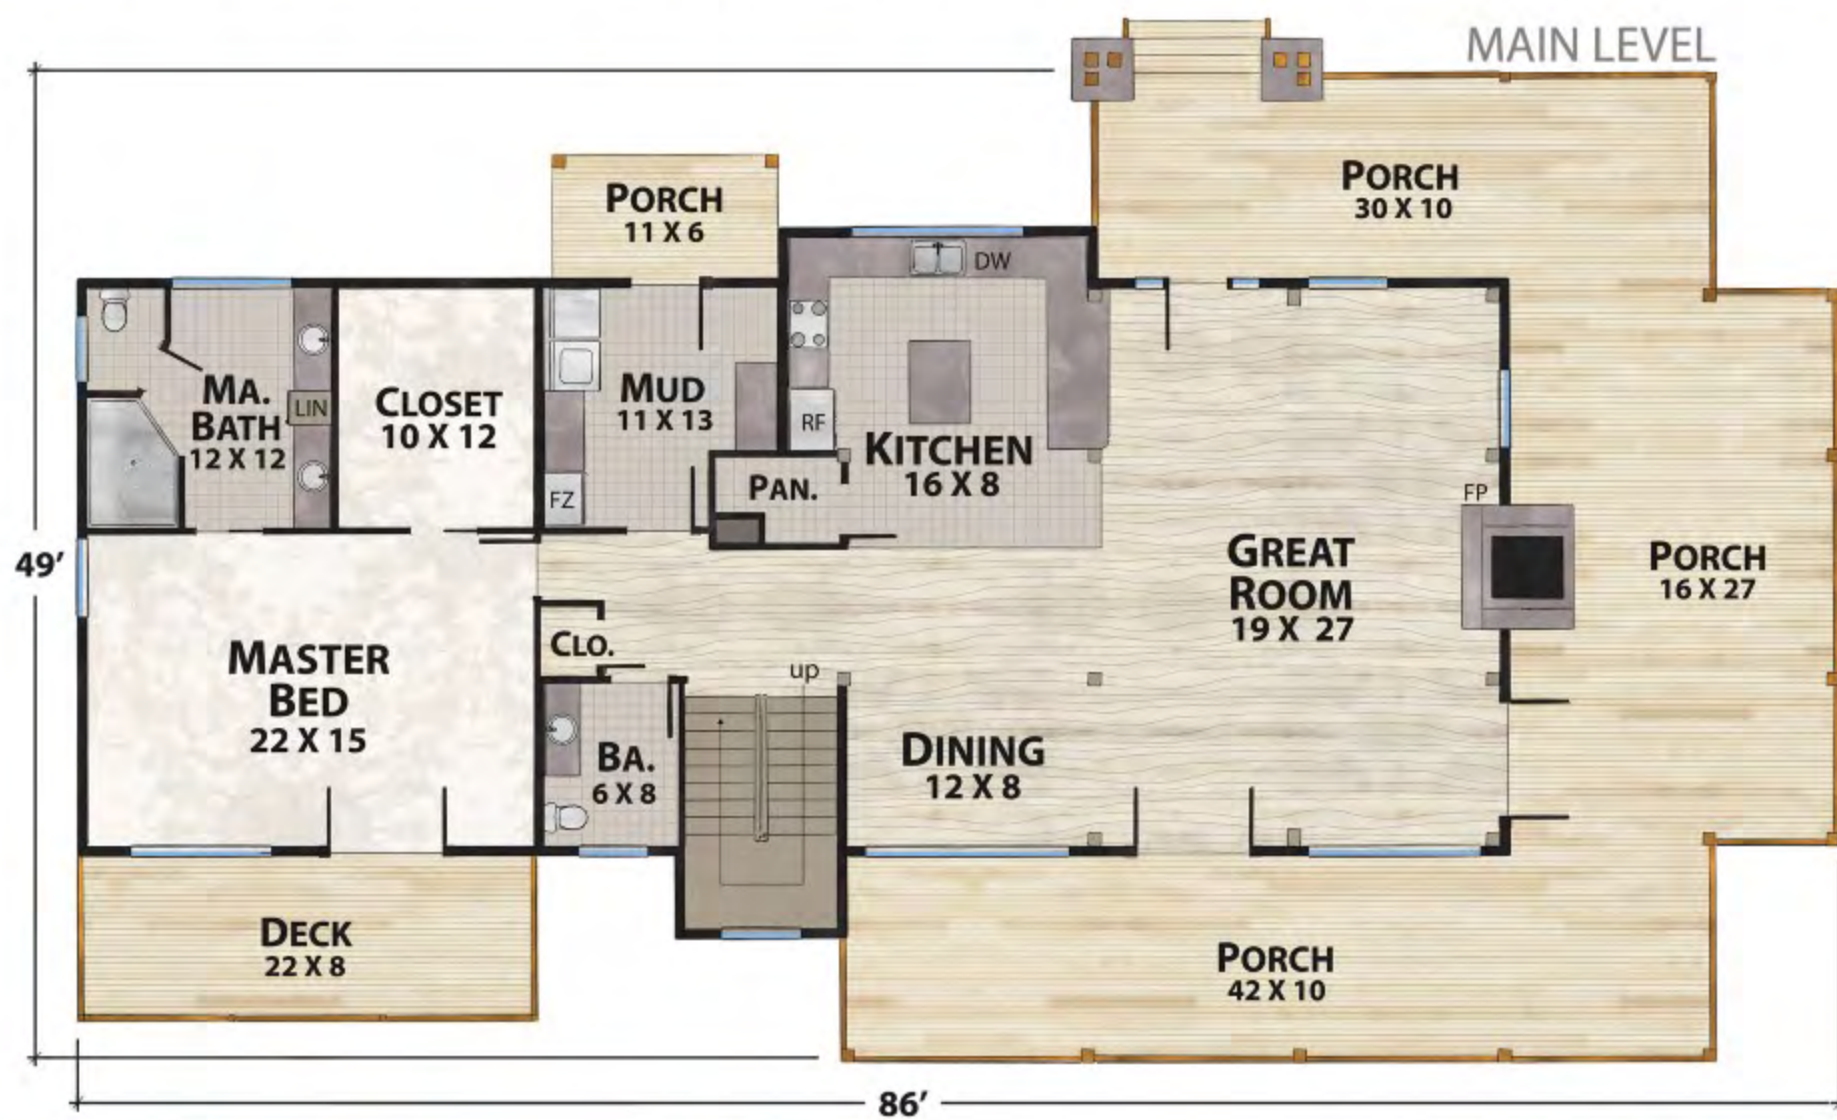

The Raven's Nest North

natural element homes

The MossCreek Collection

1-800-970-2224

Main Level - 2,018 Square Feet Upper Level - 924 Square Feet 2,942 Total Square Footage
 2 1/2 Baths - 3 Bedrooms Master Suite on Main Level Over 1,400 Square Feet of Outdoor Living Space