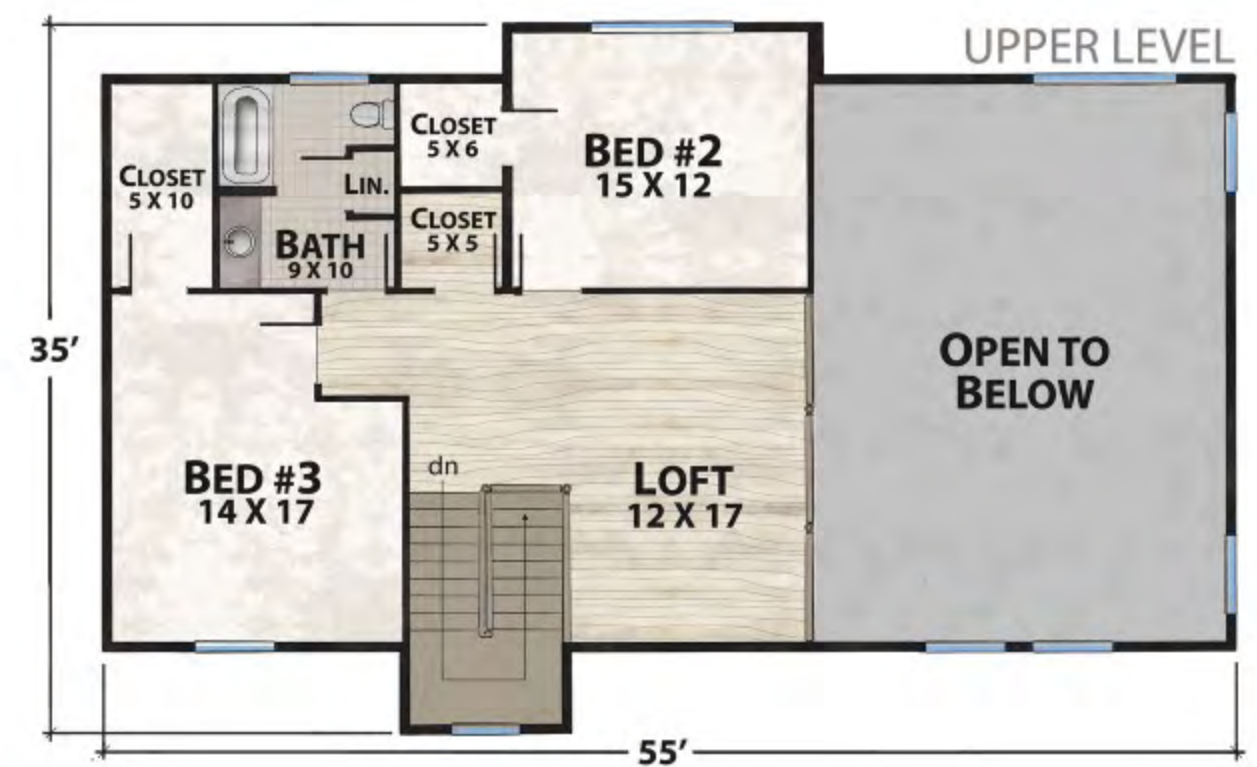

The Raven's Nest North

natural element homes

The MossCreek Collection

1-800-970-2224

Main Level - 2,018 Square Feet Upper Level - 924 Square Feet 2,942 Total Square Footage
 2 1/2 Baths - 3 Bedrooms Master Suite on Main Level Over 1,400 Square Feet of Outdoor Living Space