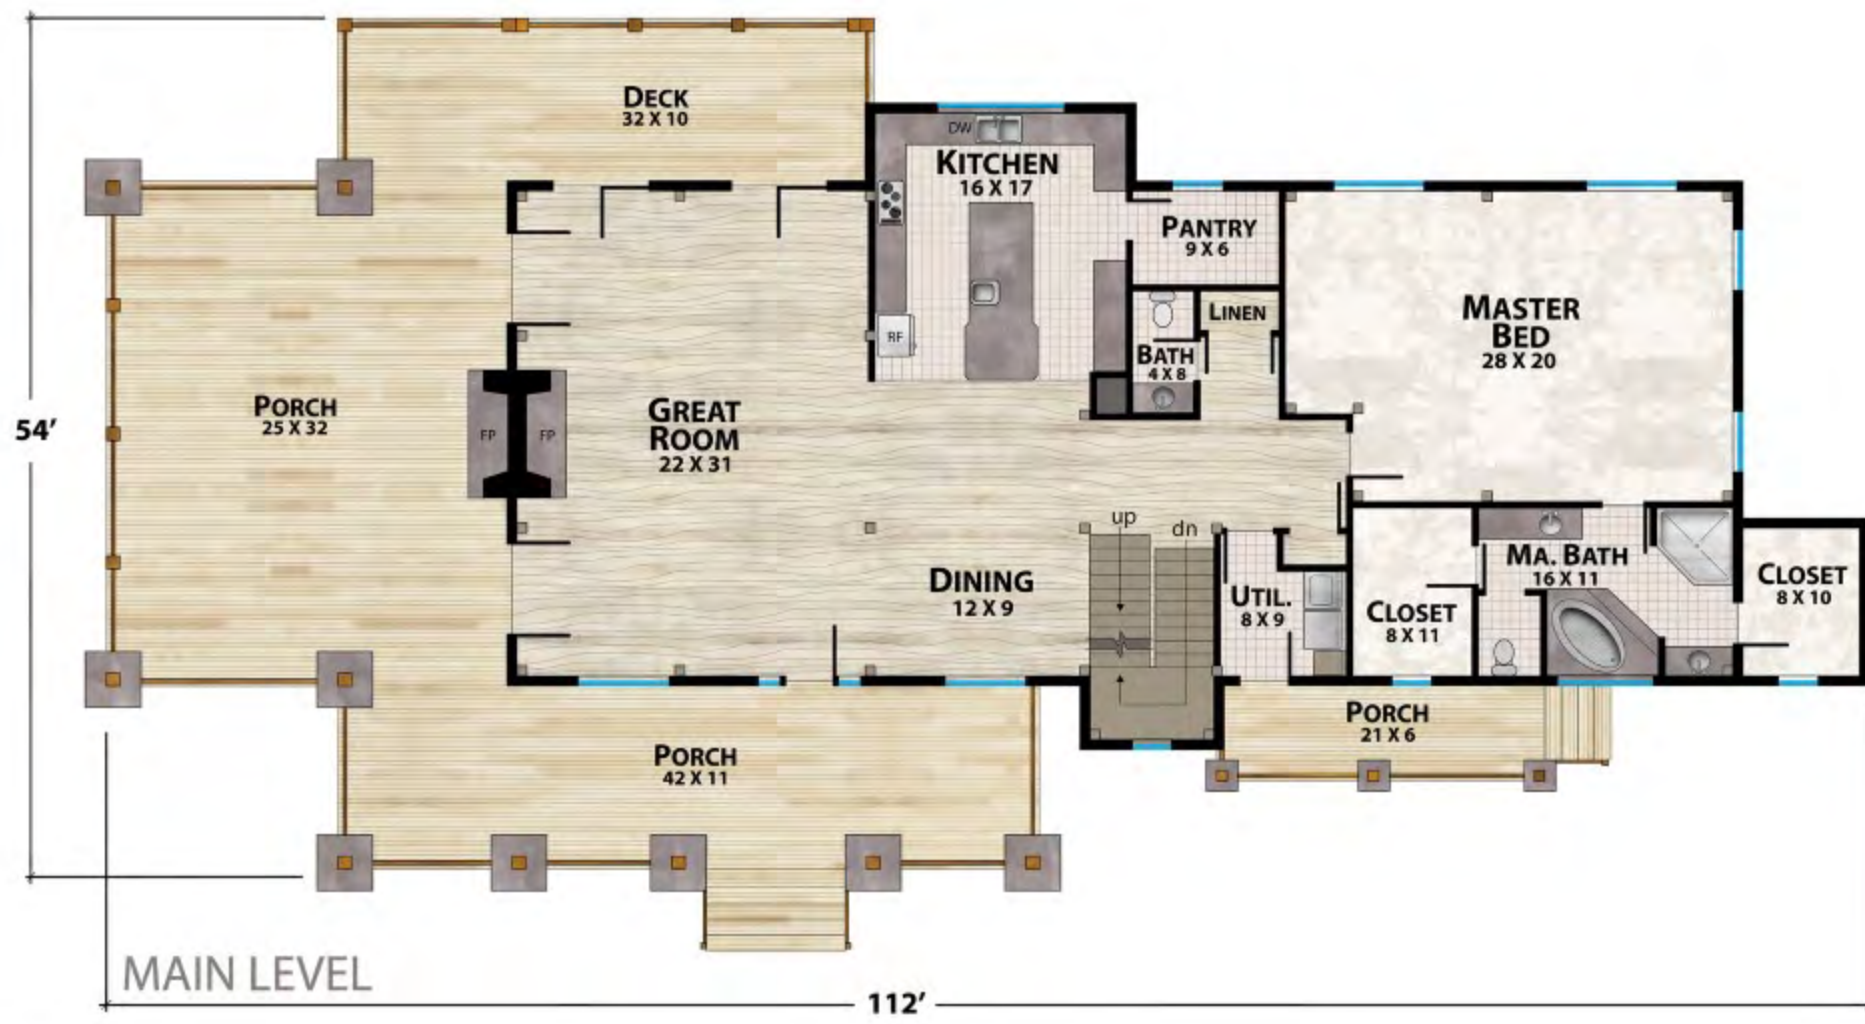

The Raven's Nest XL

natural element homes

The MossCreek Collection

1-800-970-2224

Main Level - 1,503 Square Feet
3 Bedrooms - 2 1/2 Baths

Upper Level - 942 Square Feet
1,425 Square Feet of Outdoor Living

2,445 Total Square Footage