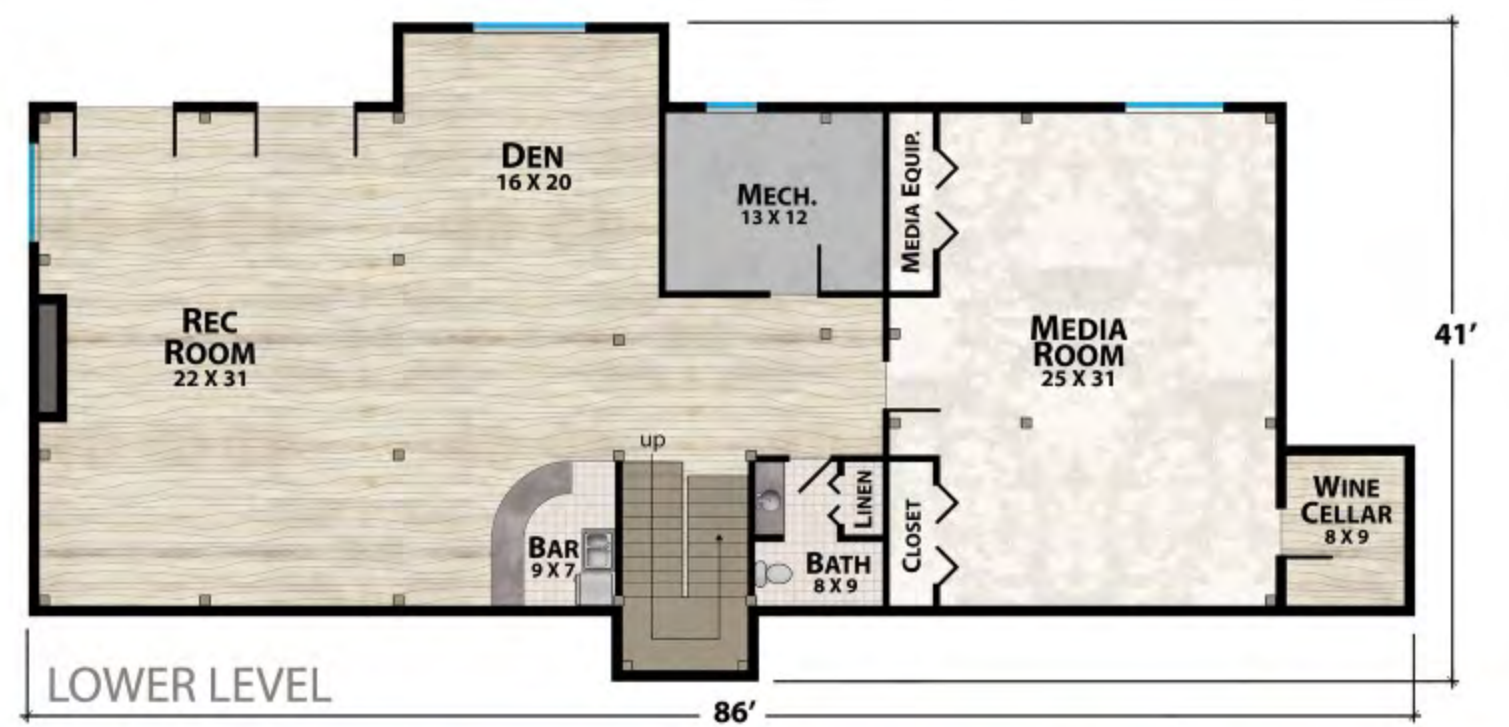

The Raven's Nest XL

natural element homes

The MossCreek Collection

1-800-970-2224

Main Level - 1,503 Square Feet
3 Bedrooms - 2 1/2 Baths

Upper Level - 942 Square Feet
1,425 Square Feet of Outdoor Living

2,445 Total Square Footage