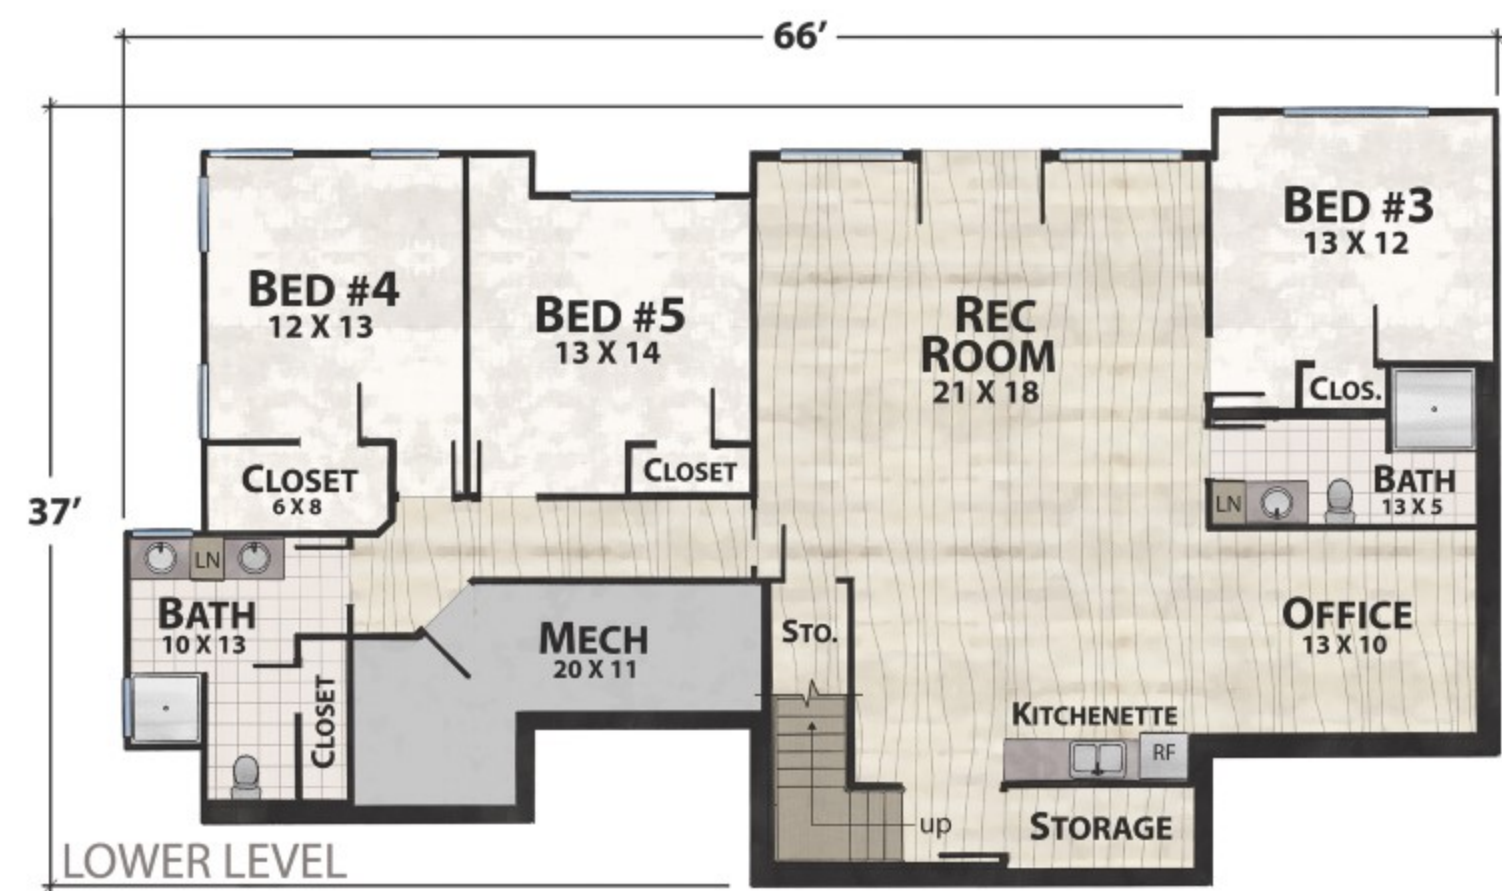

The Red Clay Retreat

natural element homes

The Modern Mountain Collection

1-800-970-2224

Plan Info:

Bedrooms 5
 Baths 4
 Half Baths 1

Square Footage:

Heated:
 2,349 First Floor
 1,833 Lower Floor

Unheated:
 641 Porches/Decks
 603 Garage
 168 Mech

Total: 4,182

FRONT

REAR

LEFT

RIGHT

Plan customization is included with your home plan purchase. Why not make it PERFECT?

natural element homes