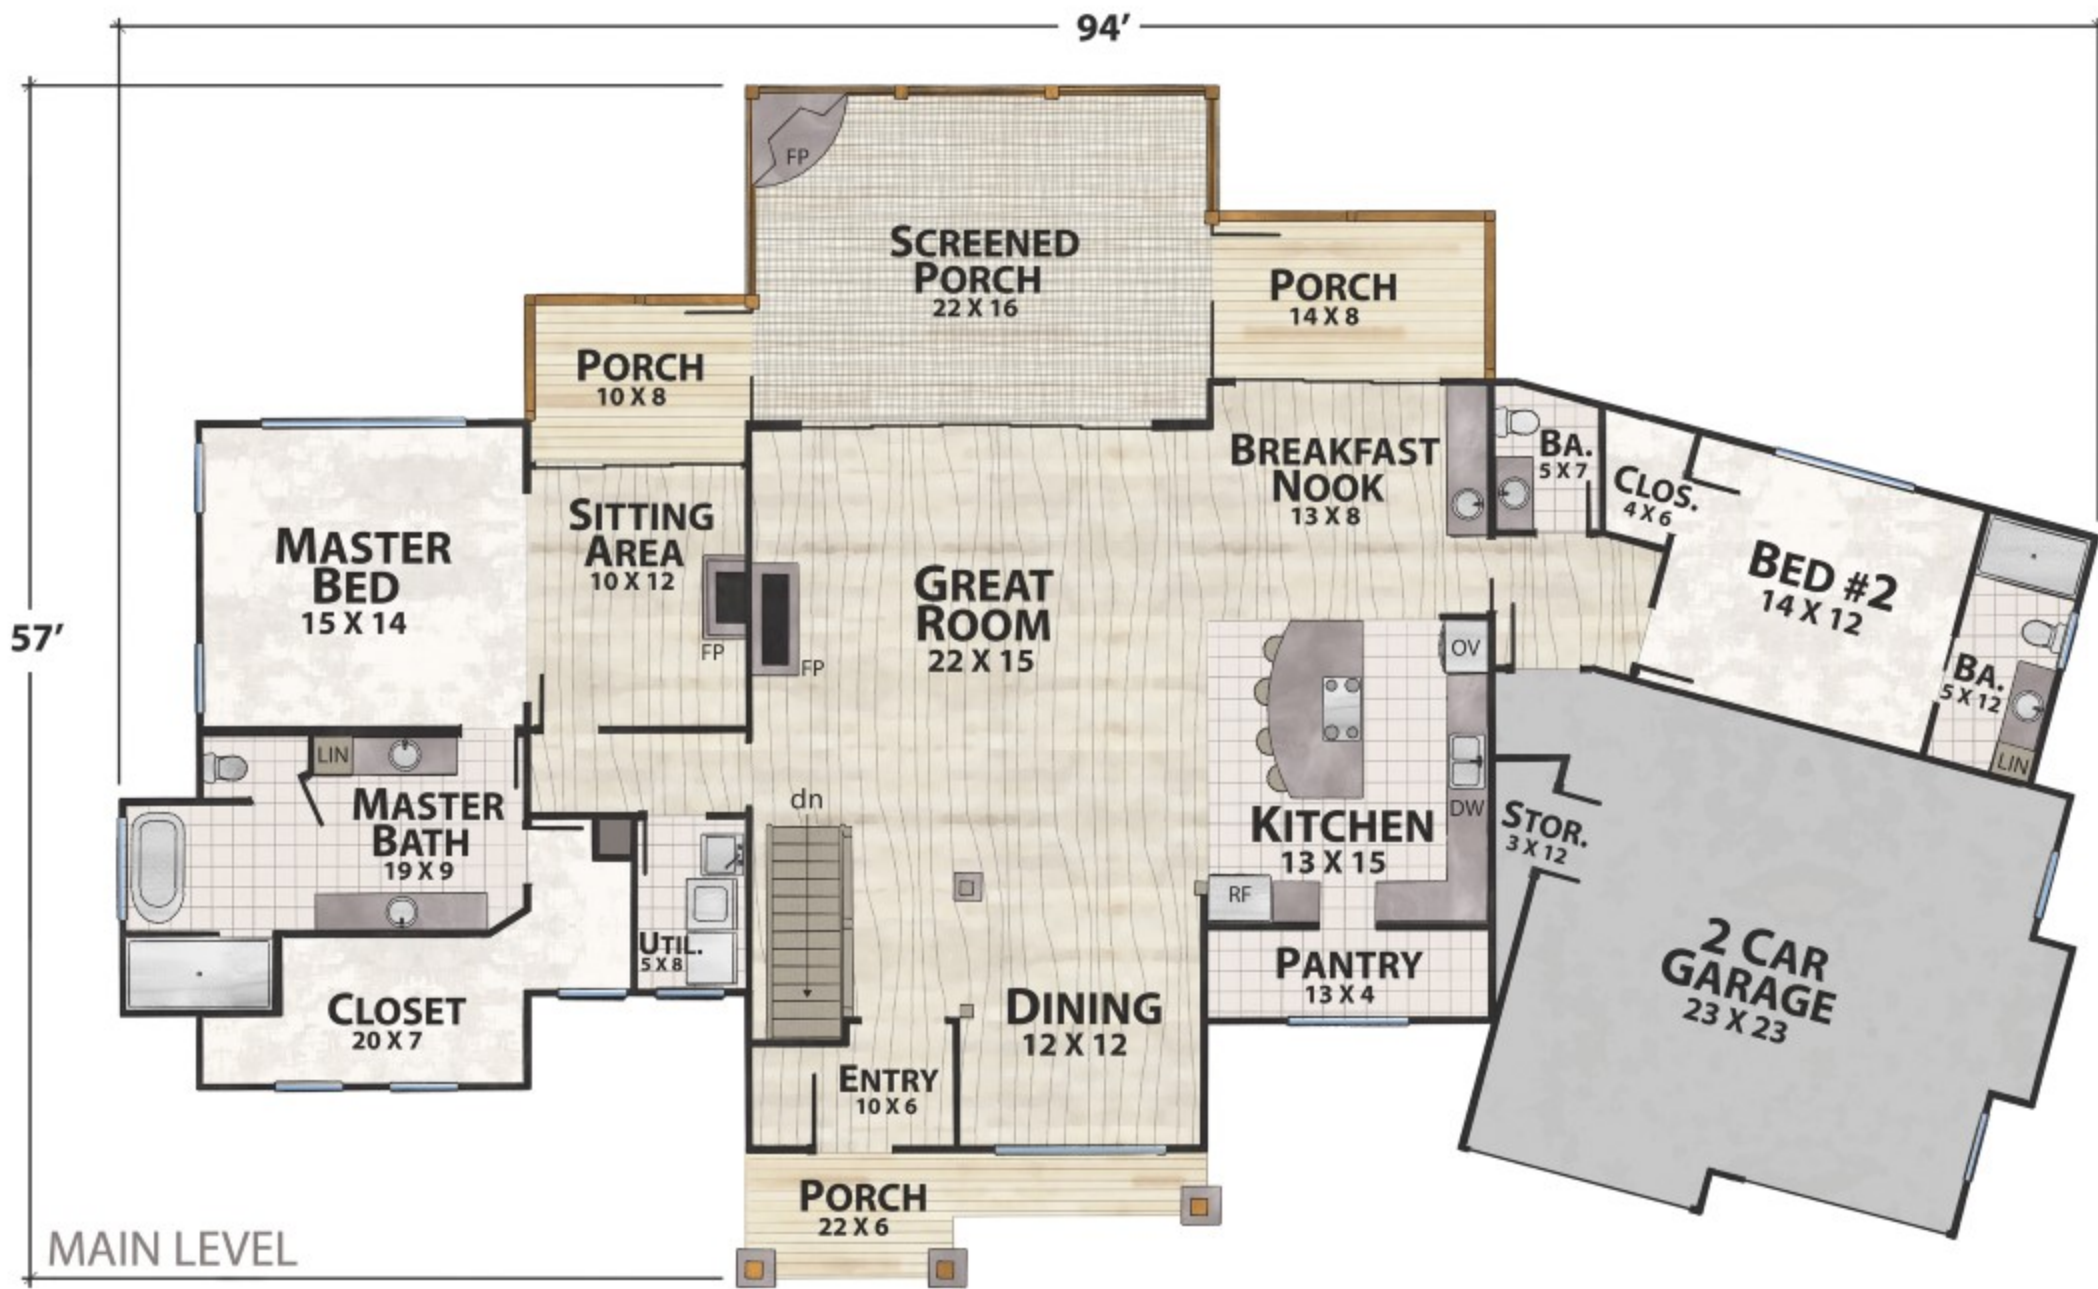

The Red Clay Retreat

natural element homes

The Modern Mountain Collection

1-800-970-2224

Plan Info:

Bedrooms 5
 Baths 4
 Half Baths 1

Square Footage:

Heated:
 2,349 First Floor
 1,833 Lower Floor

Unheated:
 641 Porches/Decks
 603 Garage
 168 Mech

Total: 4,182

FRONT

REAR

LEFT

RIGHT

Plan customization is included with your home plan purchase. Why not make it PERFECT?

natural element homes