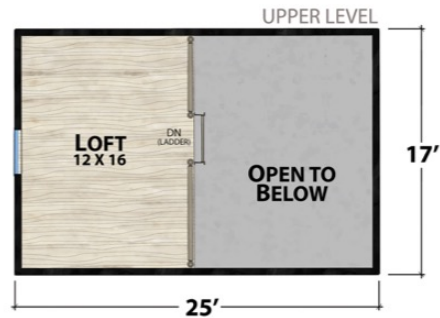

The Redbug Cabin

natural element homes

The Classic Plans Collection

1-800-970-2224

Main Level - 693 Square Feet
1 Bedrooms - 1 Baths

Upper Level - 485 Square Feet
266 Square Feet of Outdoor Living

1,178 Total Square Footage