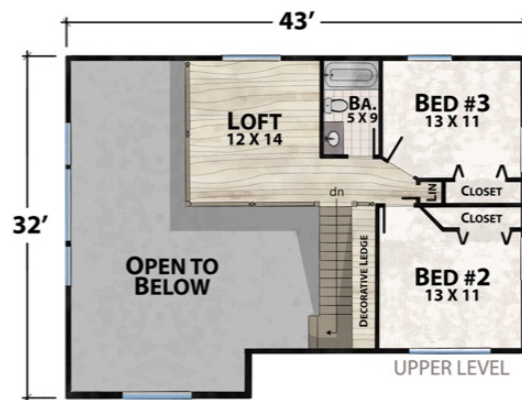

The Ridgecrest 2

natural element homes

The Classic Plans Collection

1-800-970-2224

Main Level - 1,250 Square Feet
3 Bedrooms - 2 1/2 Baths

Upper Level - 548 Square Feet
768 Square Feet of Outdoor Living

1,798 Total Square Footage