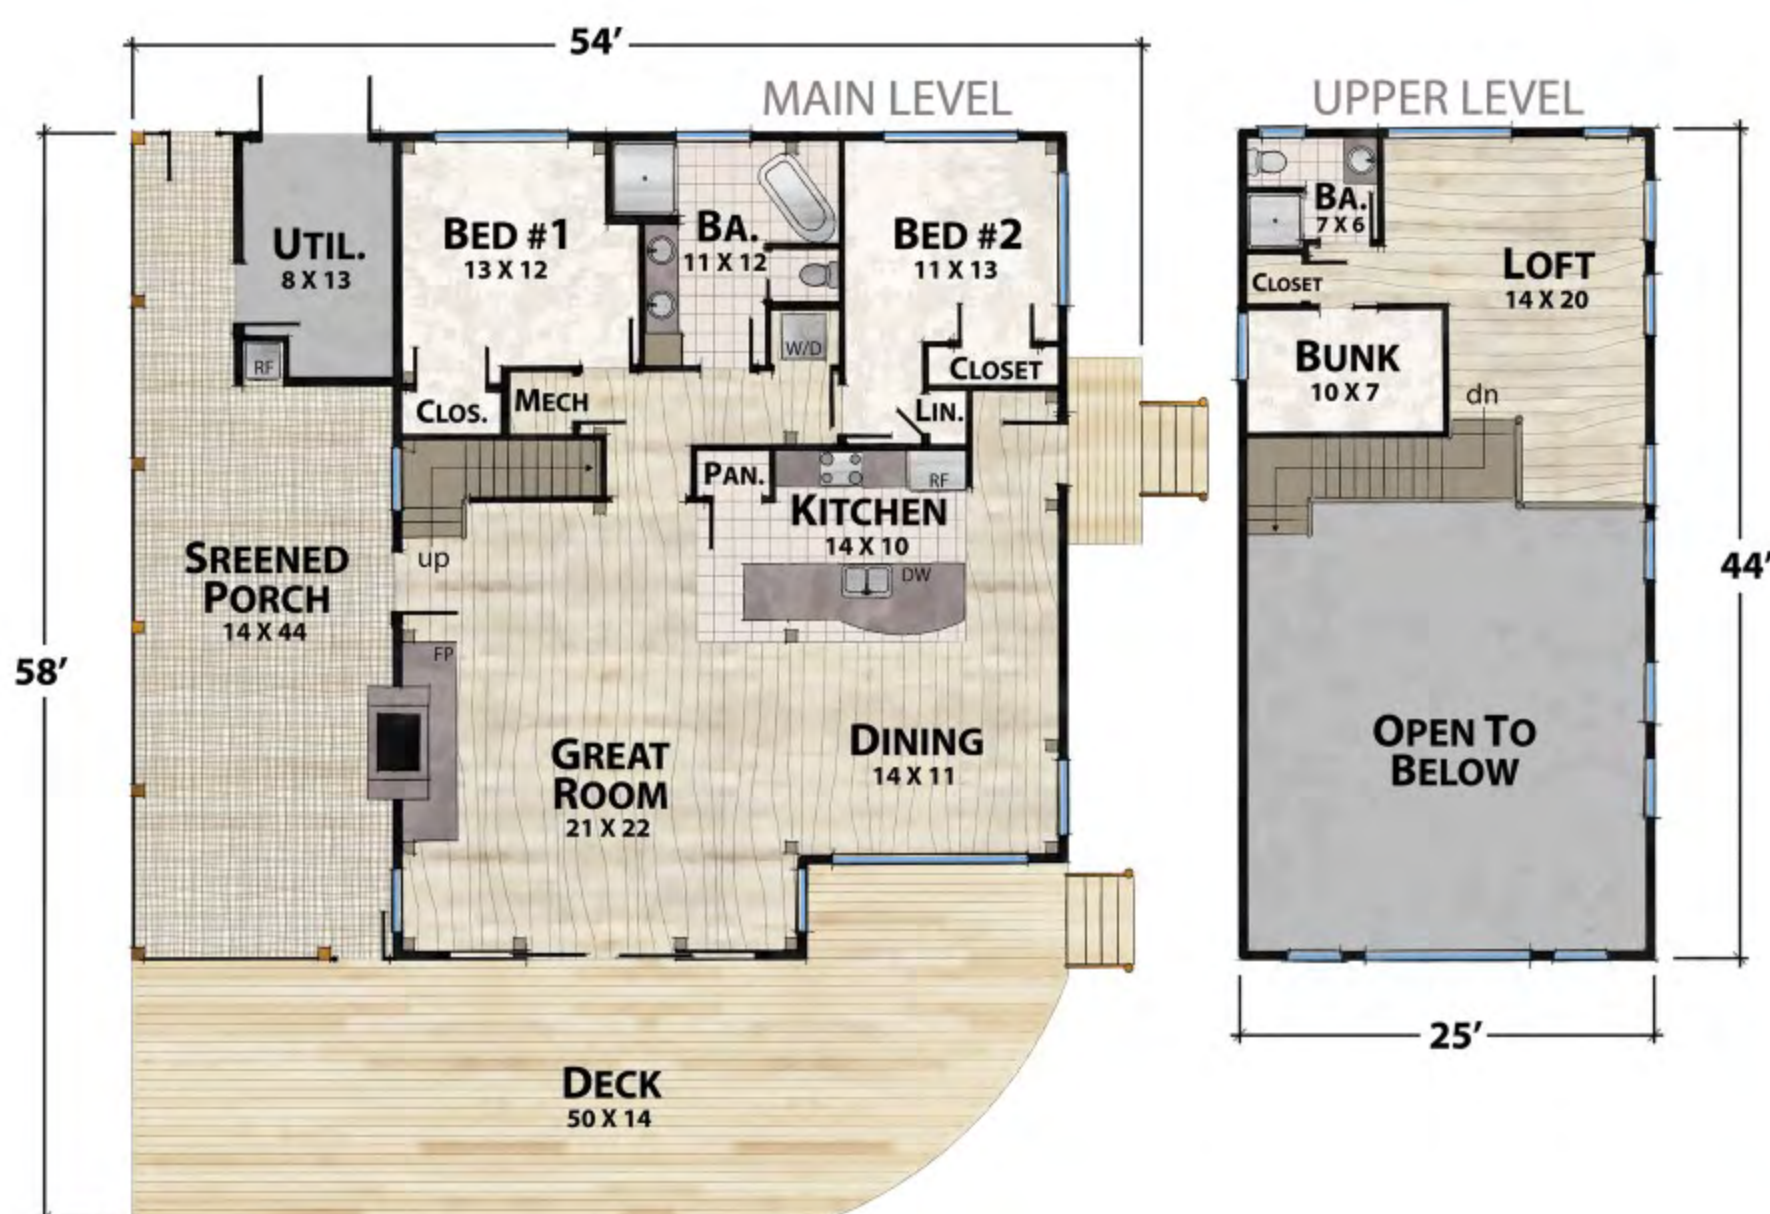

The Rocky Mountain Retreat

natural element homes

The Classic Plans Collection

1-800-970-2224

Main Level - 1,517 Square Feet Upper Level - 364 Square Feet 1,881 Total Square Footage
 3 Bedrooms - 2 Baths 1,260 Square Feet of Outdoor Living