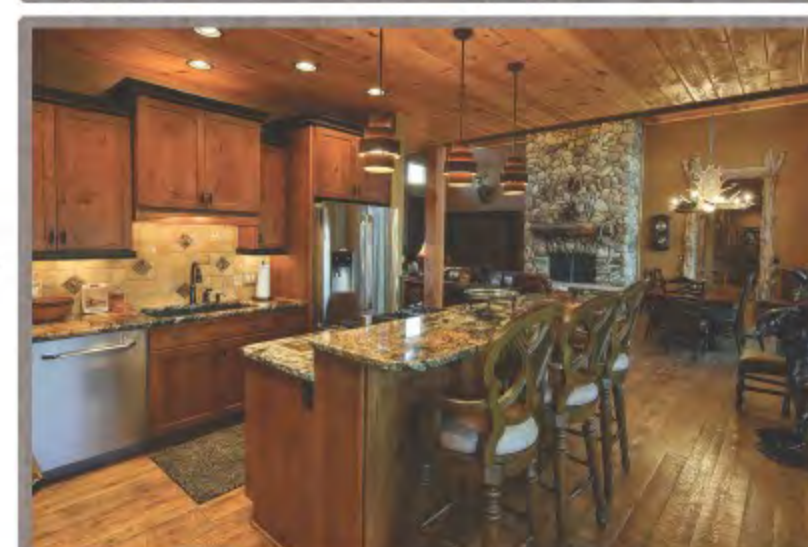

The Shamrock Ranch

natural element homes

The Mountain Modern Collection

1-800-970-2224

2,738 Heated Total Square Feet
4 Bedrooms - 4 Baths

325 Square Foot Master Bedroom
1,268 Square Feet Outdoor Living

Plan customization is included with your home plan purchase. Why not make it PERFECT?