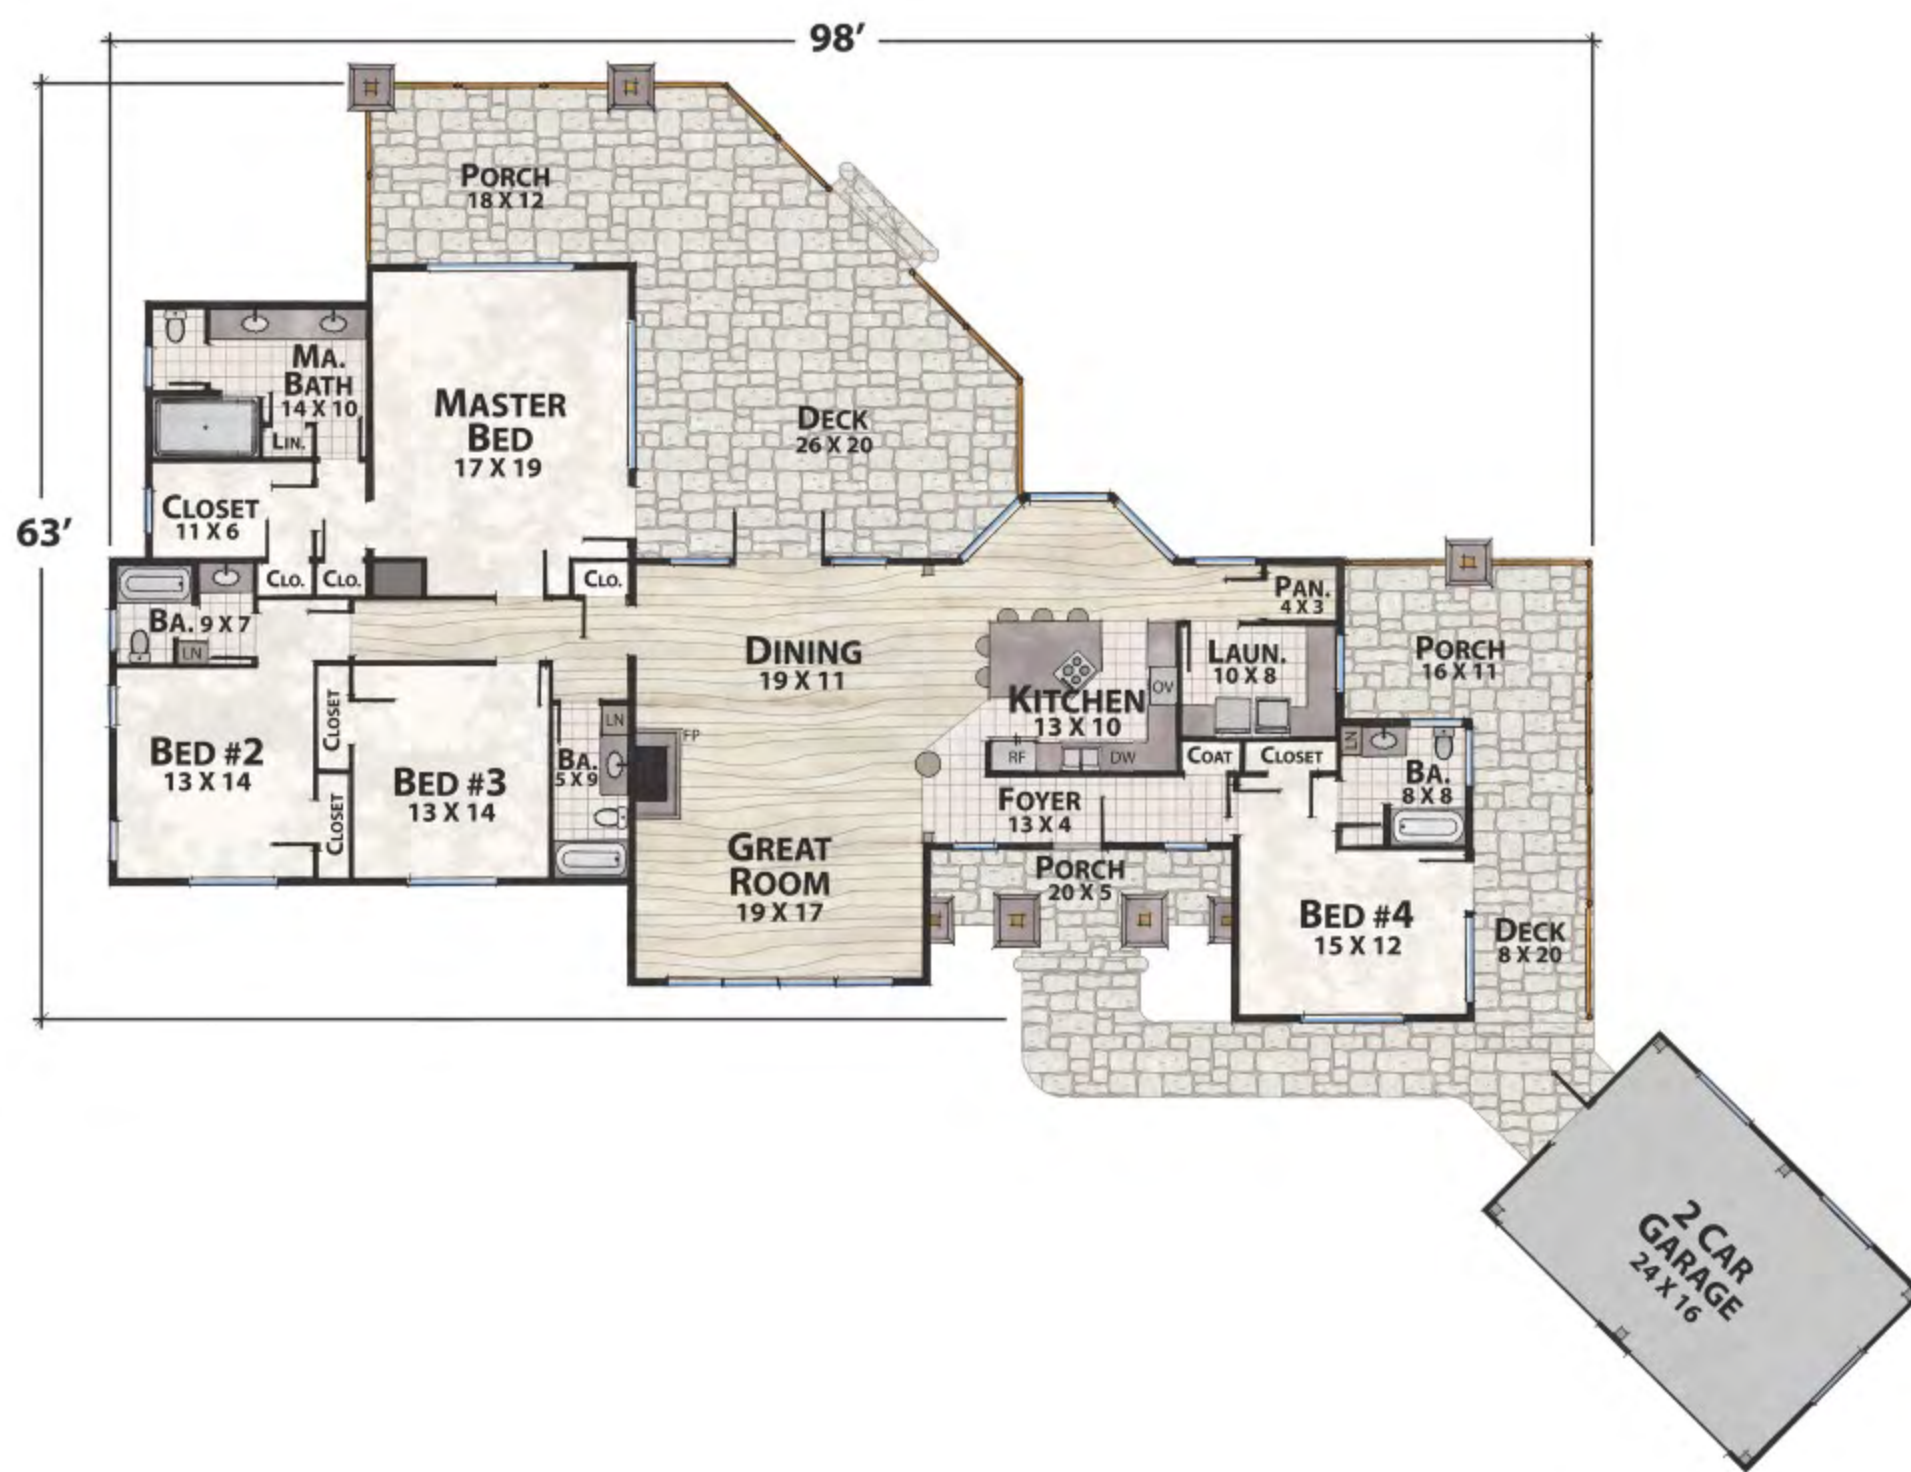

The Shamrock Ranch

natural element homes

The Mountain Modern Collection

1-800-970-2224

2,738 Heated Total Square Feet
4 Bedrooms - 4 Baths

325 Square Foot Master Bedroom
1,268 Square Feet Outdoor Living

Plan customization is included with your home plan purchase. Why not make it PERFECT?