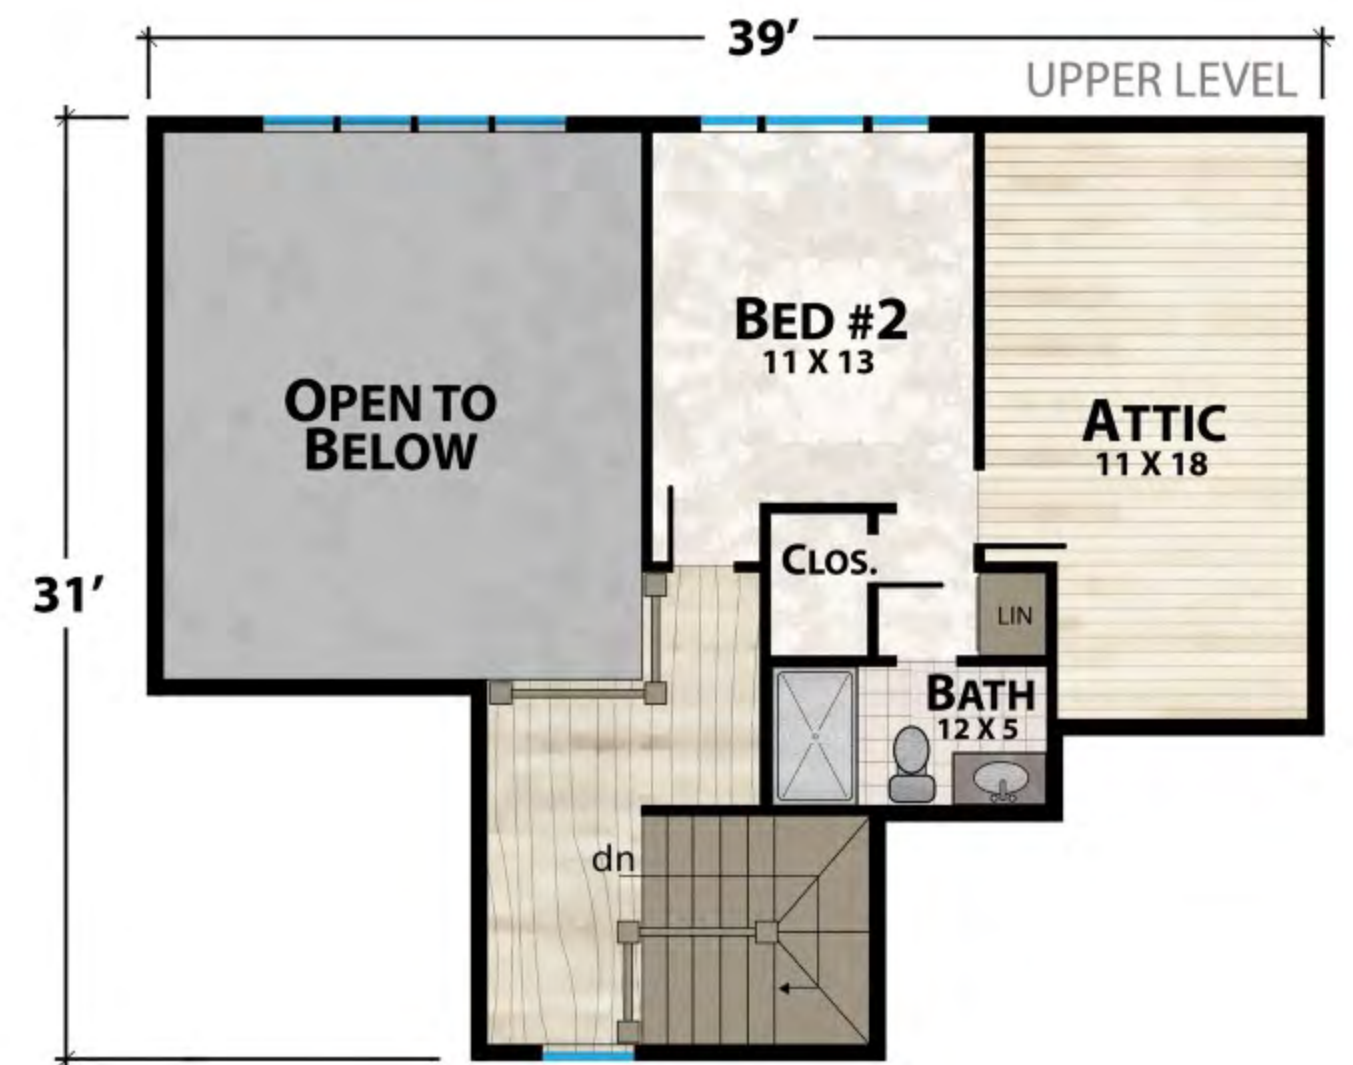

# The Shoo-Fly Cabin

*natural element homes*

The Jewel Box Cabins Collection

1-800-970-2224

Main Level - 1,356 Square Feet

Upper Level - 538 Square Feet

1,894 Total Square Footage

3 Bedrooms - 2 1/2 Baths

870 Square Feet of Outdoor Living

FRONT

RIGHT

REAR

LEFT

Plan customization is included with your home plan purchase. Why not make it PERFECT?

*natural element homes*

Copyrighted Home Plan: this home plan and images are protected by United States and international copyright Law and may not be duplicated, reproduced, modified, and/or distributed, in whole or in part, without the express written consent of Natural Element Homes.