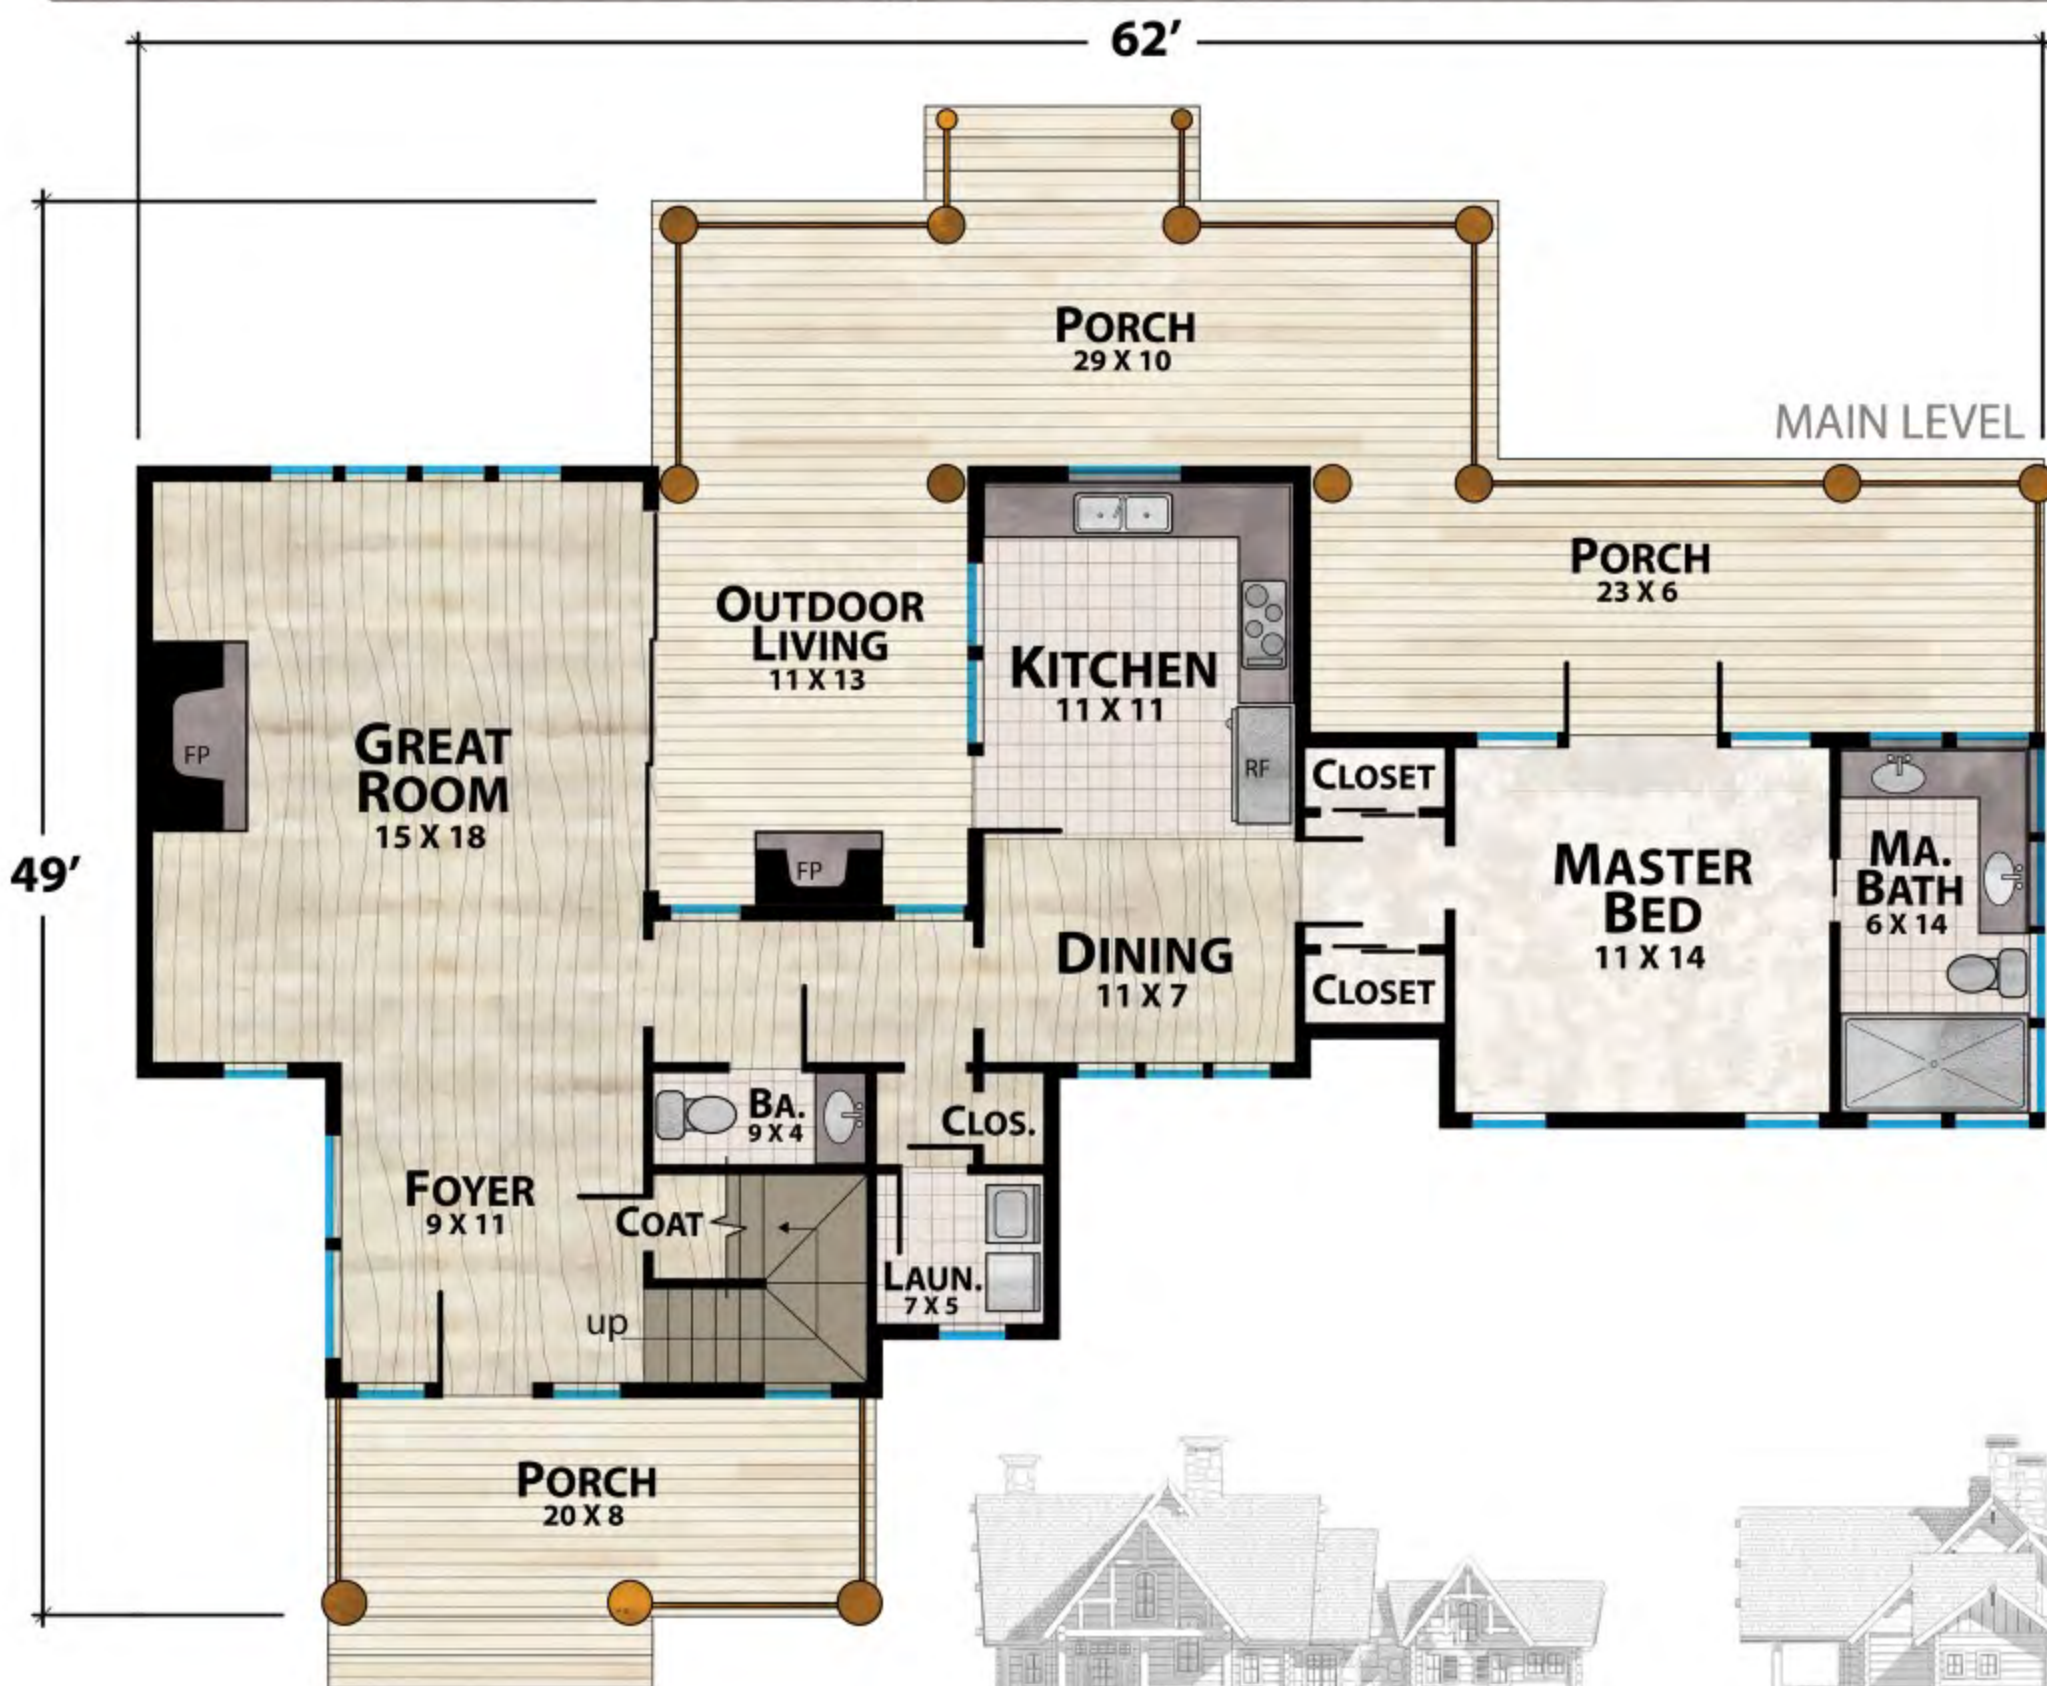

# The Shoo-Fly Cabin

*natural element homes*

The Jewel Box Cabins Collection

1-800-970-2224

Main Level - 1,356 Square Feet

Upper Level - 538 Square Feet

1,894 Total Square Footage

3 Bedrooms - 2 1/2 Baths

870 Square Feet of Outdoor Living

FRONT

RIGHT

REAR

LEFT

Plan customization is included with your home plan purchase. Why not make it PERFECT?

*natural element homes*

Copyrighted Home Plan: this home plan and images are protected by United States and international copyright Law and may not be duplicated, reproduced, modified, and/or distributed, in whole or in part, without the express written consent of Natural Element Homes.