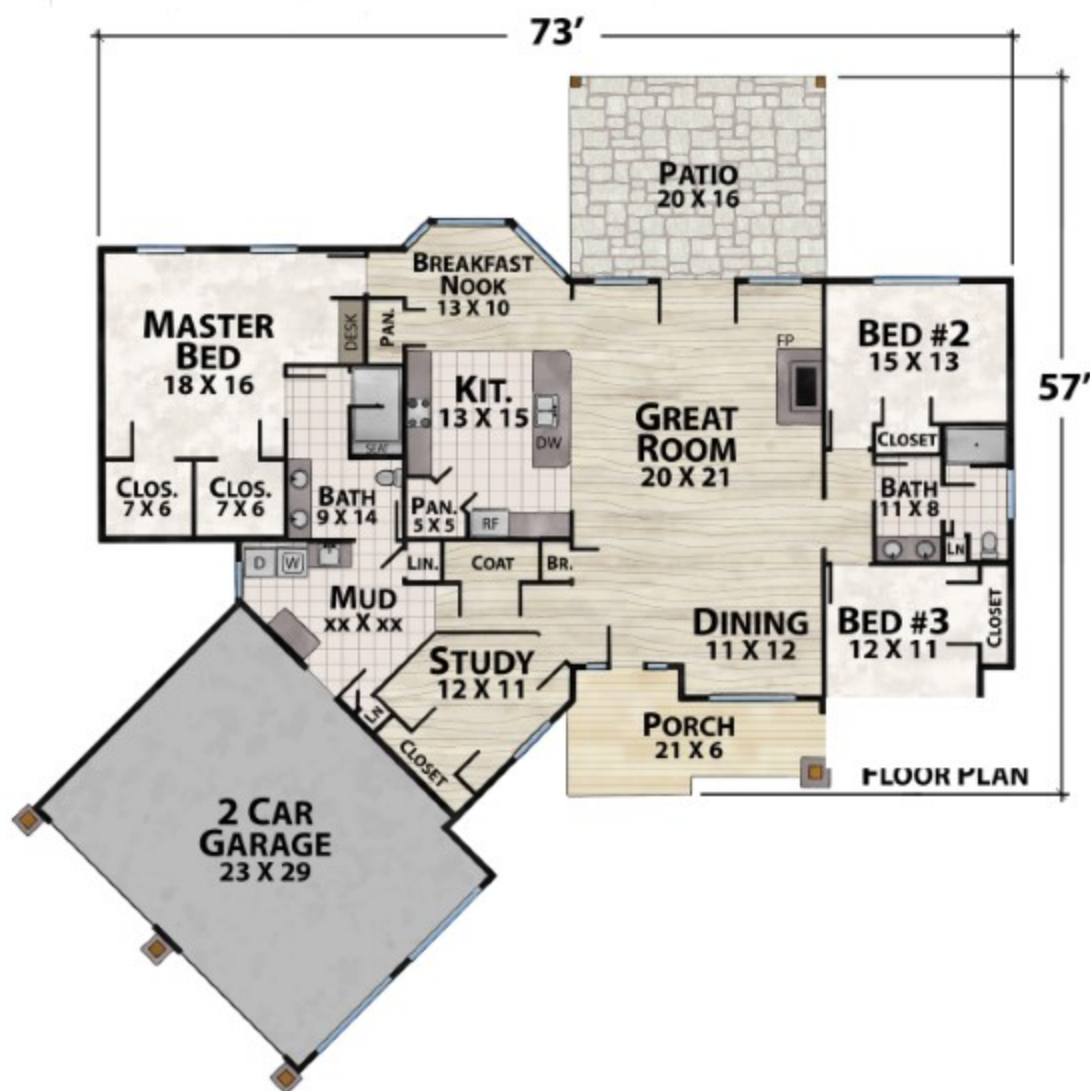

The Silver City Retreat

natural element homes

The Modern Mountain Collection

1-800-970-2224

Plan Info:

Bedrooms	3
Baths	2
Half Baths	0

Square Footage:

Heated: 2466 First Floor

Total: 2466

Unheated: 482 Porches/Decks
687 Garage

FRONT

RIGHT

REAR

LEFT

Plan customization is included with your home plan purchase. Why not make it PERFECT?

natural element homes