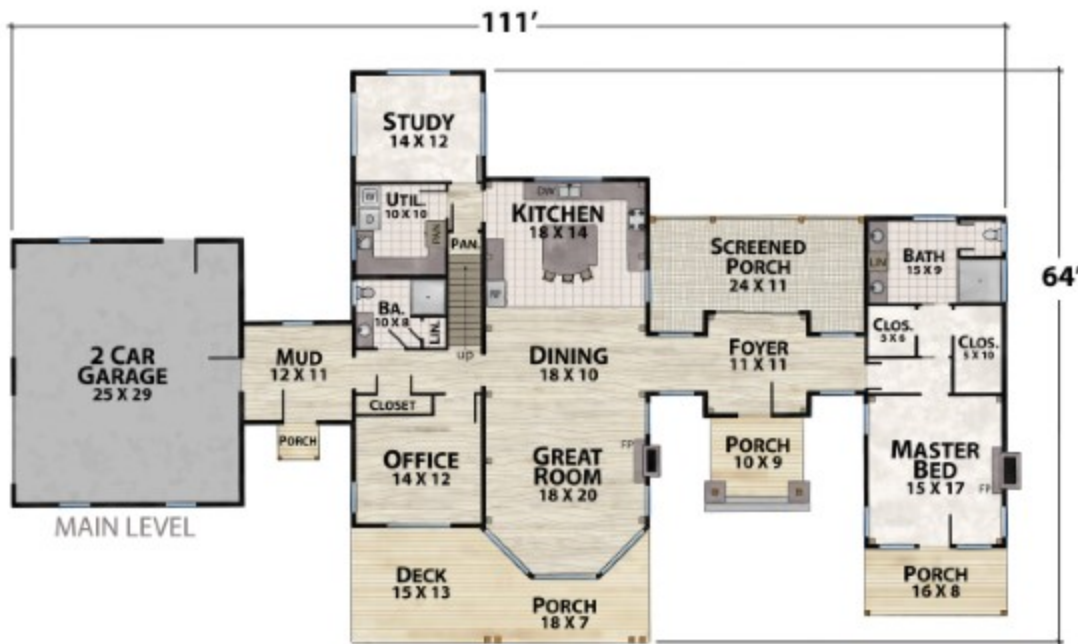

# The Smithfield

natural element homes

The Drawing Board Collection

1-800-970-2224

FRONT

RIGHT

**Plan Info:**

Bedrooms	3
Baths	3
Half Baths	0

**Square Footage:**

Heated:	
2522	First Floor
770	Upper Floor
430	Game Room

Total: 3722

Unheated:	
750	Porches/Decks
780	Garage

REAR

LEFT

Plan customization is included with your home plan purchase. Why not make it PERFECT?