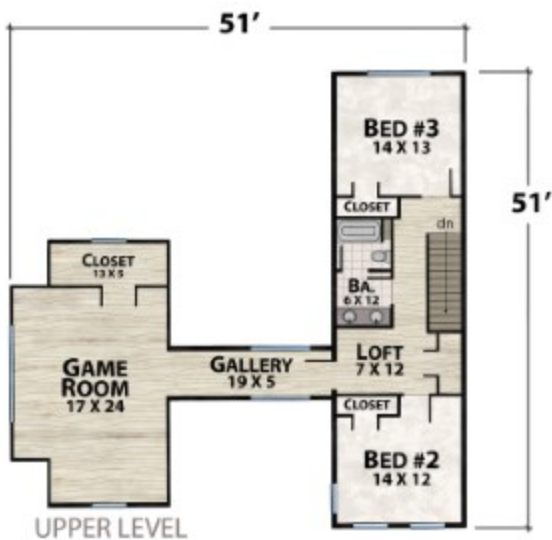

# The Smithfield

natural element homes

The Drawing Board Collection

1-800-970-2224

FRONT

RIGHT

**Plan Info:**

Bedrooms	3
Baths	3
Half Baths	0

**Square Footage:**

Heated:	
2522	First Floor
770	Upper Floor
430	Game Room

Total: 3722

Unheated:	
750	Porches/Decks
780	Garage

REAR

LEFT

Plan customization is included with your home plan purchase. Why not make it PERFECT?