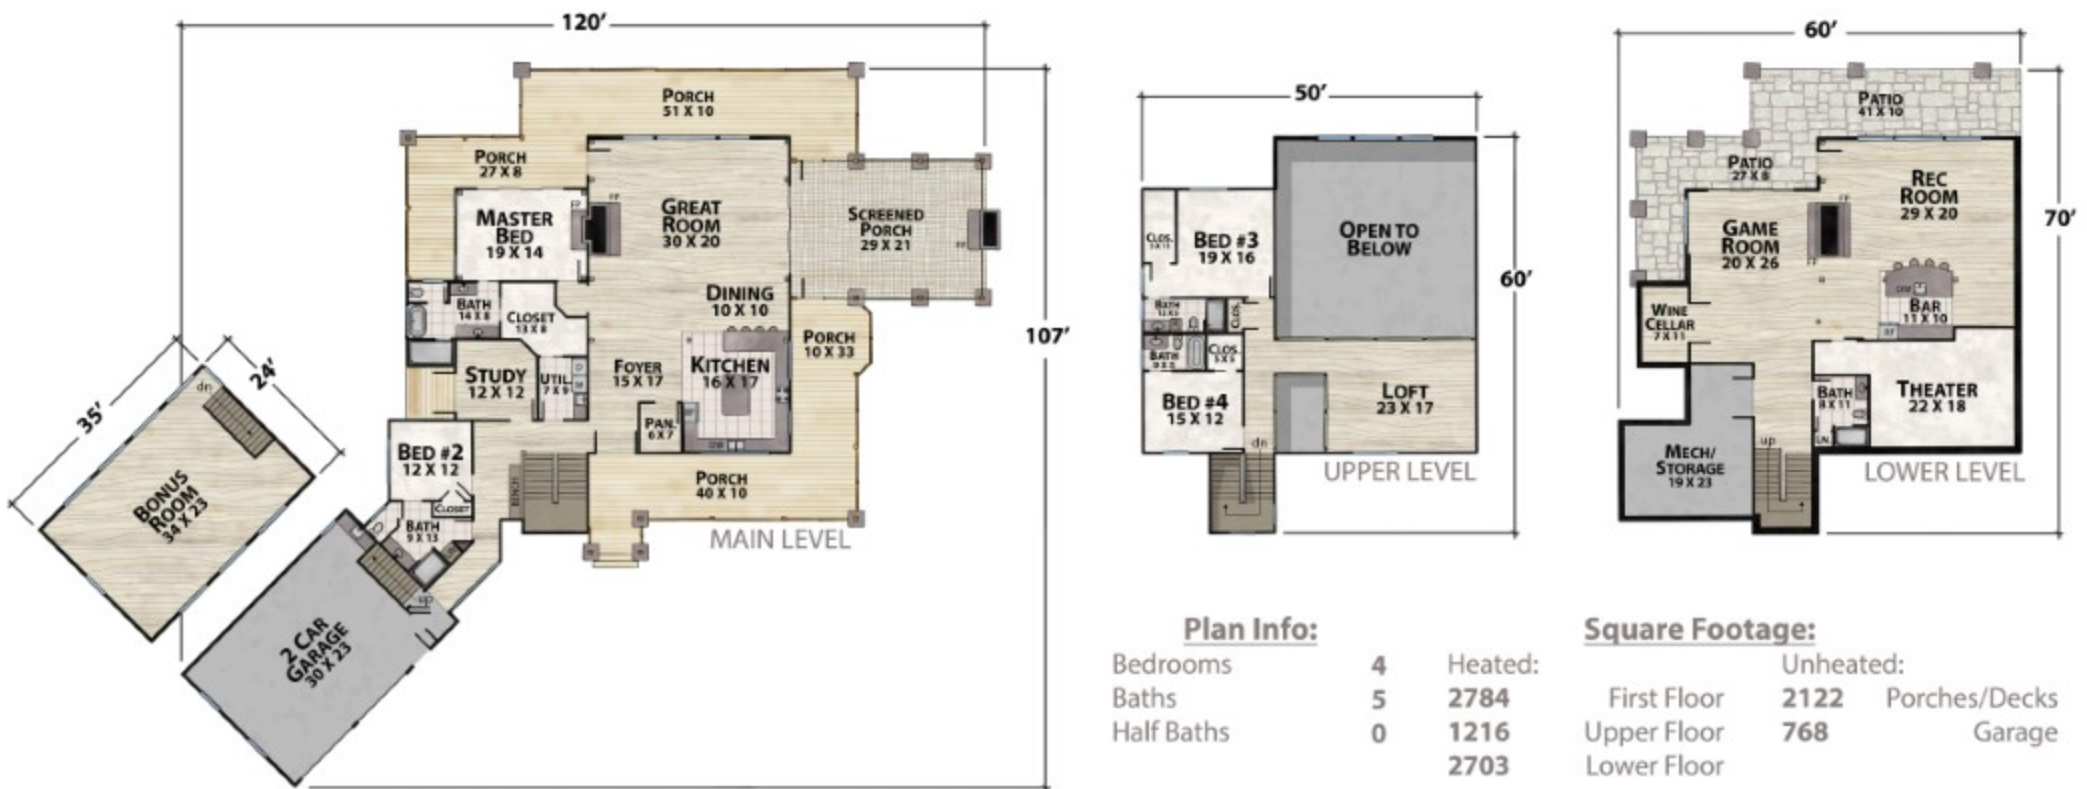

# The Southern Charm Lodge

*natural element homes*

The Modern Mountain Collection

1-800-970-2224

**Plan Info:**

Bedrooms	4	Heated:
Baths	5	2784
Half Baths	0	1216
		2703

**Square Footage:**

	Heated:	Unheated:
First Floor	2122	Porches/Decks
Upper Floor	768	Garage
Lower Floor		

Total: 6703

FRONT

RIGHT

REAR

LEFT

Plan customization is included with your home plan purchase. Why not make it PERFECT?

*natural element homes*

Copyrighted Home Plan: this home plan and images are protected by United States and international copyright Law and may not be duplicated, reproduced, modified, and/or distributed, in whole or in part, without the express written consent of Natural Element Homes.