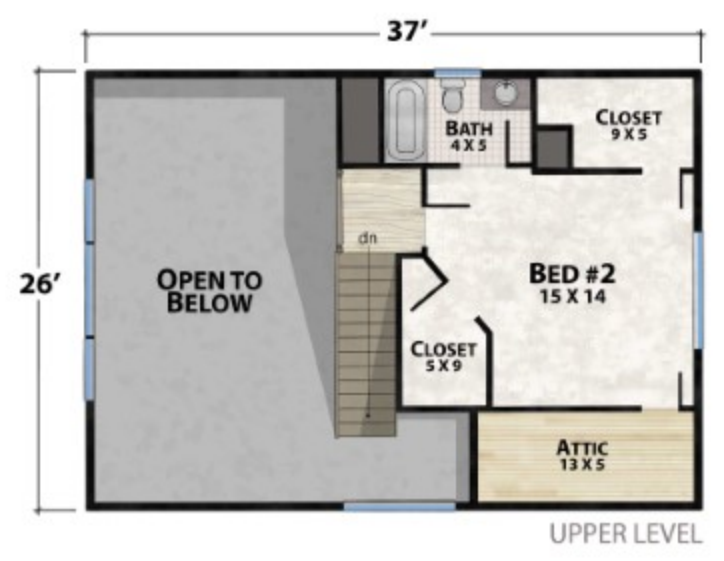

The Sugar Pie

natural element homes

The Black Label Collection

1-800-970-2224

Plan Info:

Bedrooms	2
Baths	2
Half Baths	1

Square Footage:

Heated:	
945	First Floor
460	Upper Floor
Total: 1405	
Unheated:	
558	Porches/Decks
0	Garage