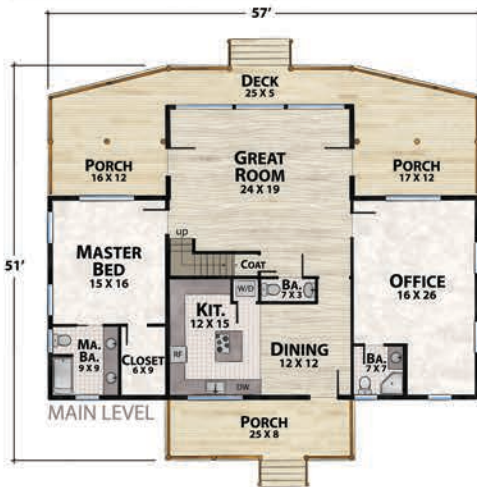

The Talmo Lodge

natural element homes

The Classic Plans Collection

1-800-970-2224

Main Level - 1,799 Square Feet
2 Bedrooms - 1 1/2 Baths

Upper Level - 610 Square Feet
817 Square Feet of Outdoor Living

2,409 Total Square Footage

FRONT

RIGHT

REAR

LEFT

Plan customization is included with your home plan purchase. Why not make it PERFECT?

natural element homes

Copyrighted Home Plan: this home plan and images are protected by United States and international copyright Law and may not be duplicated, reproduced, modified, and/or distributed, in whole or in part, without the express written consent of Natural Element Homes.